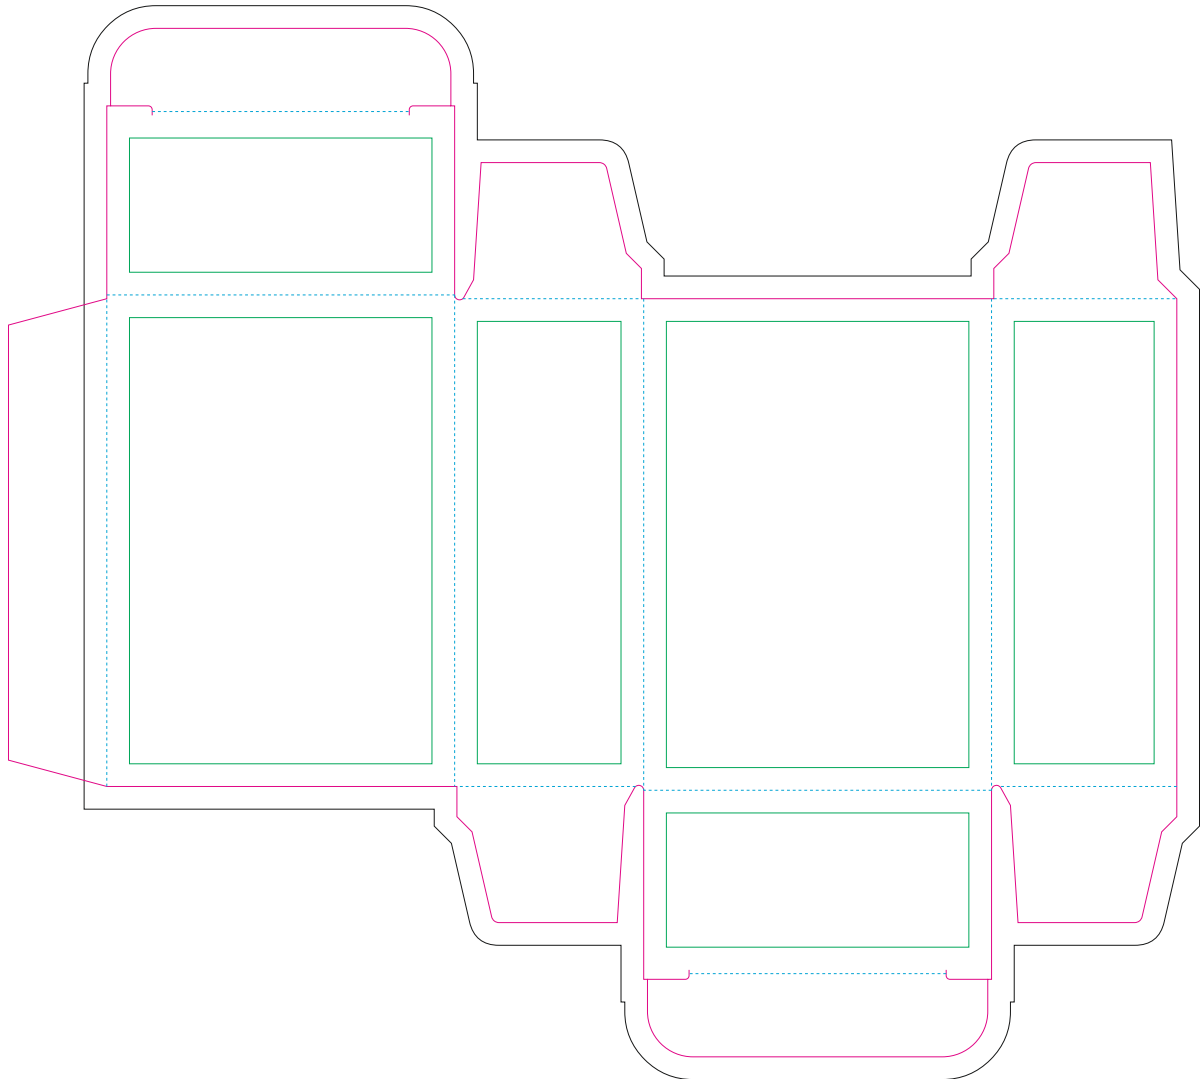

Paperboard box

- Margin
- Edge of product
- Bleed limit 3-3 mm (background must fill it)
- - - - - Fold line

resolution: min. 300 DPI
colours: CMYK
formats: TIFF, PDF, EPS, AI, CDR

The green line indicates the area all non-background object-texts, logos, etc.
The pink outline the maximum size of graphic visible on the product.
The black line indicates the size of the required graphics including bleed.
The blue line indicates the folding.

Kraft paperboard box

- Margin
- Edge of product
- Bleed limit 3-3 mm (background must fill it)
- - - - - Fold line

resolution: min. 300 DPI
colours: CMYK
formats: TIFF, PDF, EPS, AI, CDR

The green line indicates the area all non-background object-texts, logos, etc.
The pink outline the maximum size of graphic visible on the product.
The black line indicates the size of the required graphics including bleed.
The blue line indicates the folding.