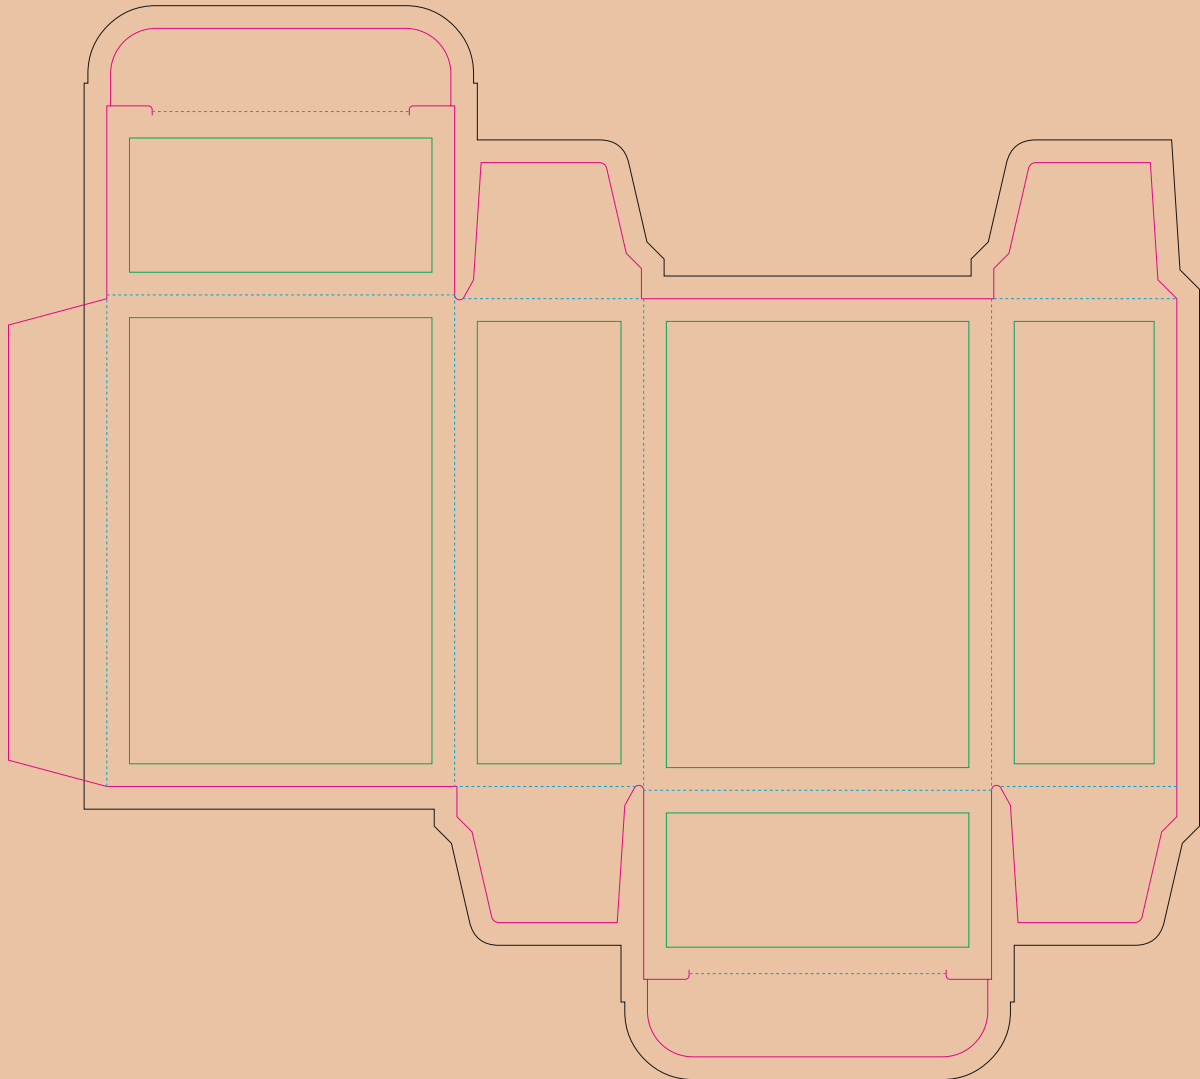

Paperboard box

- Margin
- Edge of product
- Bleed limit 3-3 mm (background must fill it)
- - - - - Fold line

resolution: min. 300 DPI
colours: CMYK
formats: TIFF, PDF, EPS, AI, CDR

The green line indicates the area all non-background object-texts, logos, etc.
The pink outline the maximum size of graphic visible on the product.
The black line indicates the size of the required graphics including bleed.
The blue line indicates the folding.

Kraft paperboard box

- Margin
- Edge of product
- Bleed limit 3-3 mm (background must fill it)
- - - - - Fold line

resolution: min. 300 DPI
colours: CMYK
formats: TIFF, PDF, EPS, AI, CDR

The green line indicates the area all non-background object-texts, logos, etc.
The pink outline the maximum size of graphic visible on the product.
The black line indicates the size of the required graphics including bleed.
The blue line indicates the folding.