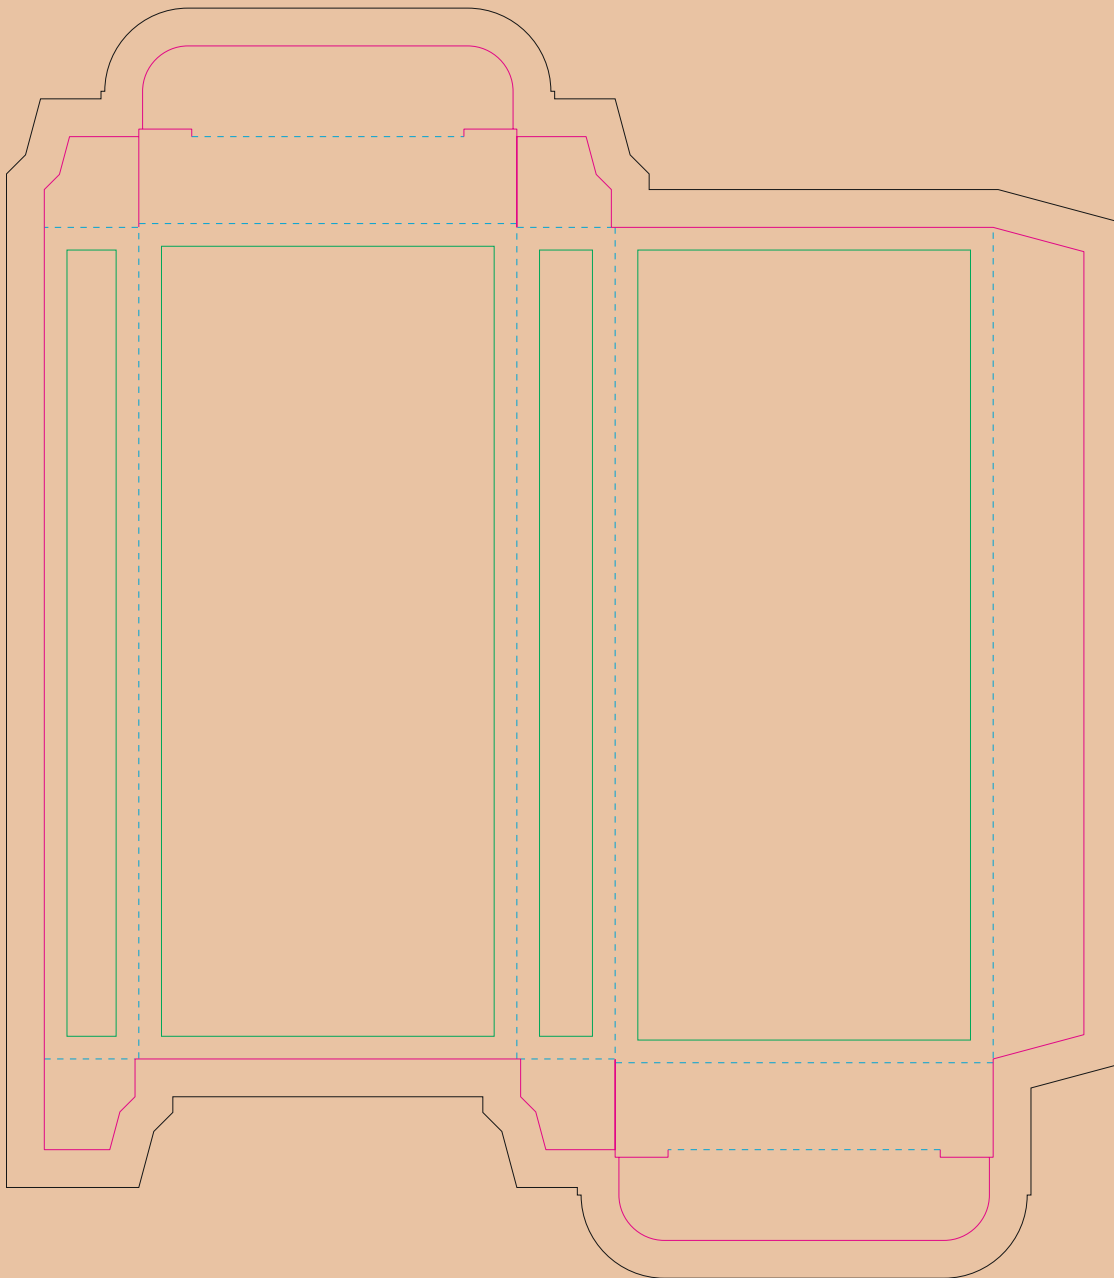

Paperboard box

- Margin
- Edge of product
- Bleed limit 5-5 mm (background must fill it)
- - - - - Fold line

resolution: min. 300DPI

colours: CMYK

formats: TIFF, PDF, EPS, AI, CDR

The green line indicates the area all non-background object - texts, logos, etc.

The pink outline the maximum size of graphic visible on the product.

The black line indicates the size of the required graphics including bleed.

Kraft Paperboard box

- Margin
- Edge of product
- Bleed limit 5-5 mm (background must fill it)
- - - - - Fold line

resolution: min. 300DPI

colours: CMYK

formats: TIFF, PDF, EPS, AI, CDR

The green line indicates the area all non-background object - texts, logos, etc.

The pink outline the maximum size of graphic visible on the product.

The black line indicates the size of the required graphics including bleed.