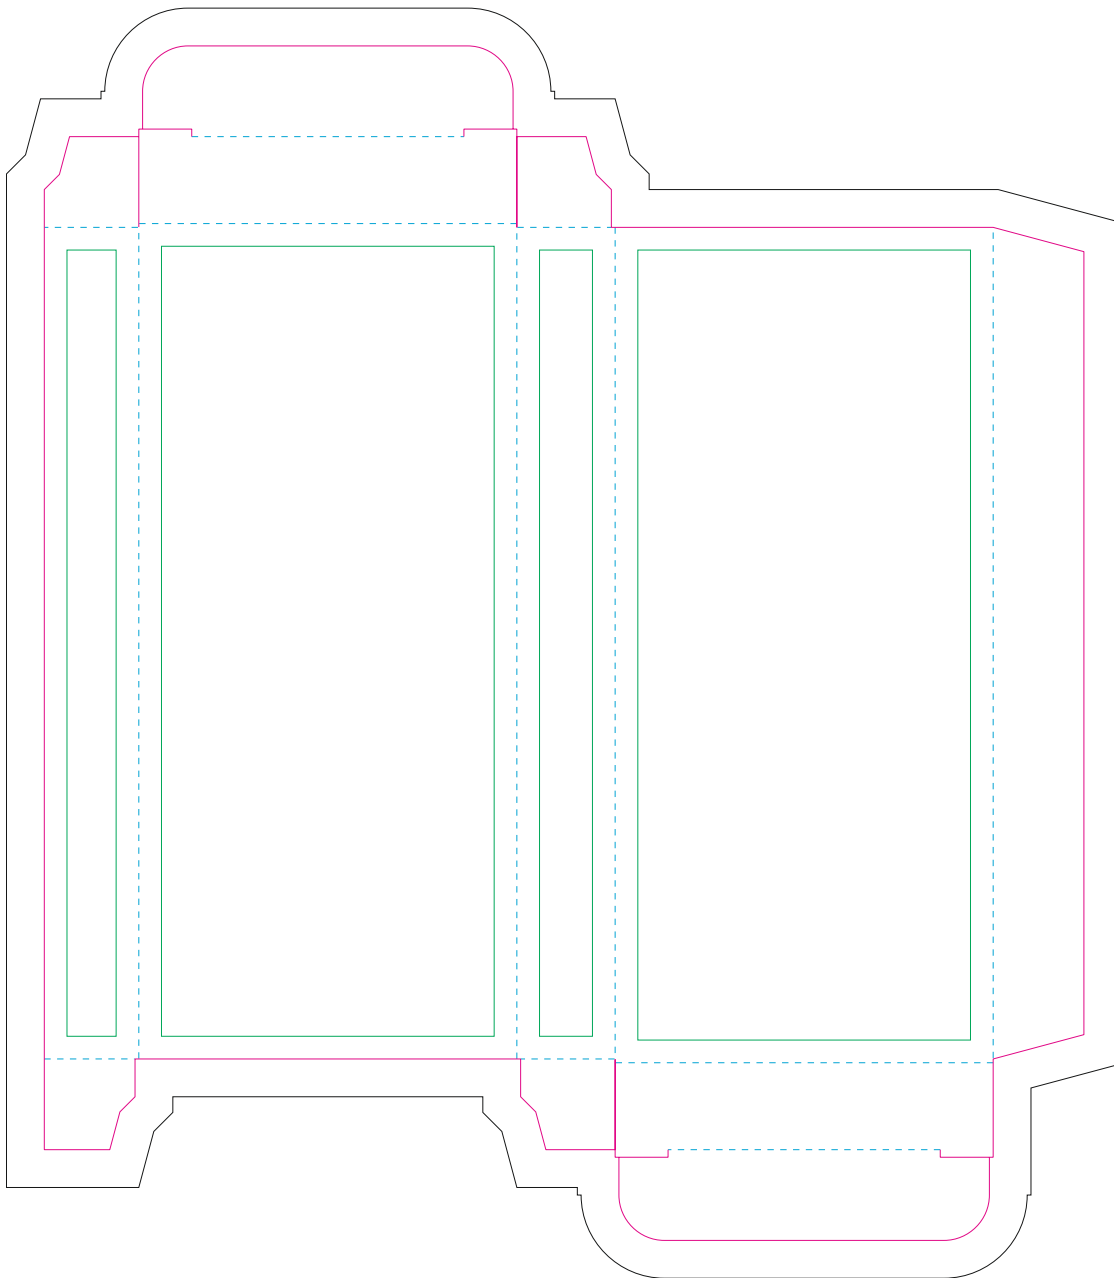

Paperboard box

- Margin
- Edge of product
- Bleed limit 5-5 mm (background must fill it)
- - - - - Fold line

resolution: min. 300DPI

colours: CMYK

formats: TIFF, PDF, EPS, AI, CDR

The green line indicates the area all non-background object - texts, logos, etc.

The pink outline the maximum size of graphic visible on the product.

The black line indicates the size of the required graphics including bleed.

Kraft Paperboard box

- Margin
- Edge of product
- Bleed limit 5-5 mm (background must fill it)
- - - - - Fold line

resolution: min. 300DPI

colours: CMYK

formats: TIFF, PDF, EPS, AI, CDR

The green line indicates the area all non-background object - texts, logos, etc.

The pink outline the maximum size of graphic visible on the product.

The black line indicates the size of the required graphics including bleed.