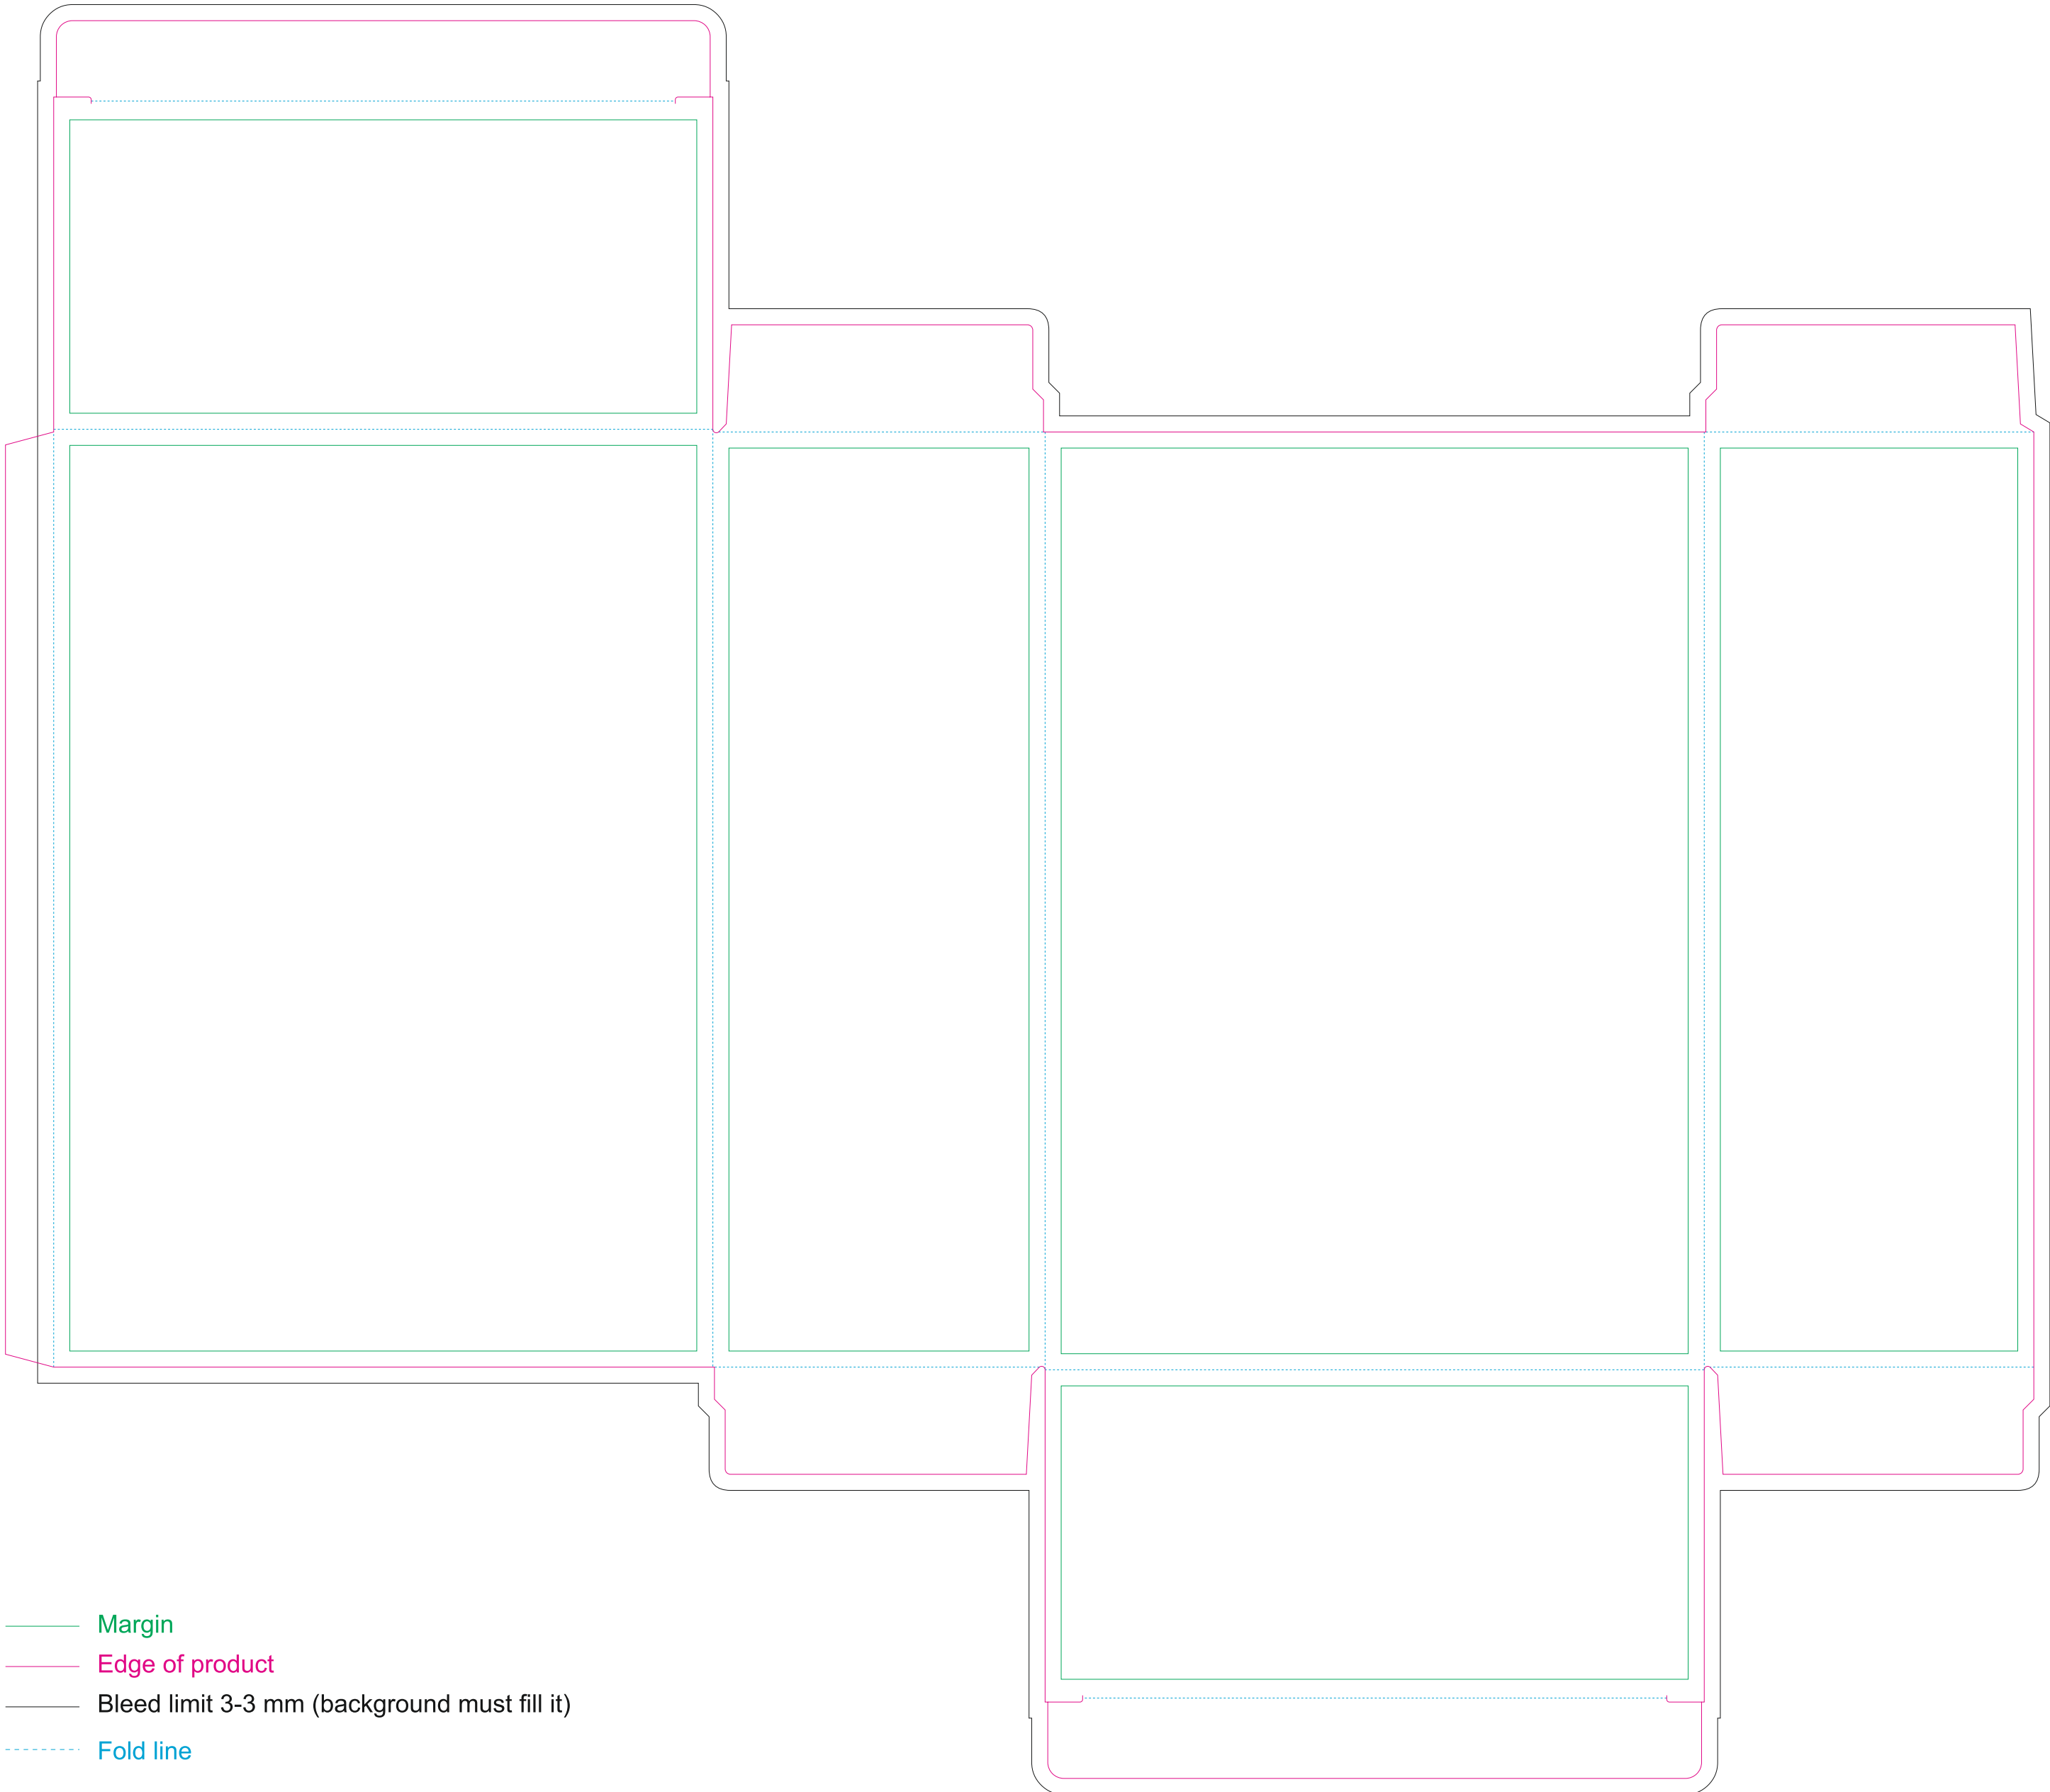

Paperboard box

resolution: min. 300 DPI
colours: CMYK
formats: TIFF, PDF, EPS, AI, CDR

The green line indicates the area all non-background object-texts, logos, etc.
The pink outline the maximum size of graphic visible on the product.
The black line indicates the size of the required graphics including bleed.
The blue line indicates the folding.

Kraft paperboard box

- Margin
- Edge of product
- Bleed limit 3-3 mm (background must fill it)
- - - - - Fold line

resolution: min. 300 DPI
colours: CMYK
formats: TIFF, PDF, EPS, AI, CDR

The green line indicates the area all non-background object-texts, logos, etc.
The pink outline the maximum size of graphic visible on the product.
The black line indicates the size of the required graphics including bleed.
The blue line indicates the folding.