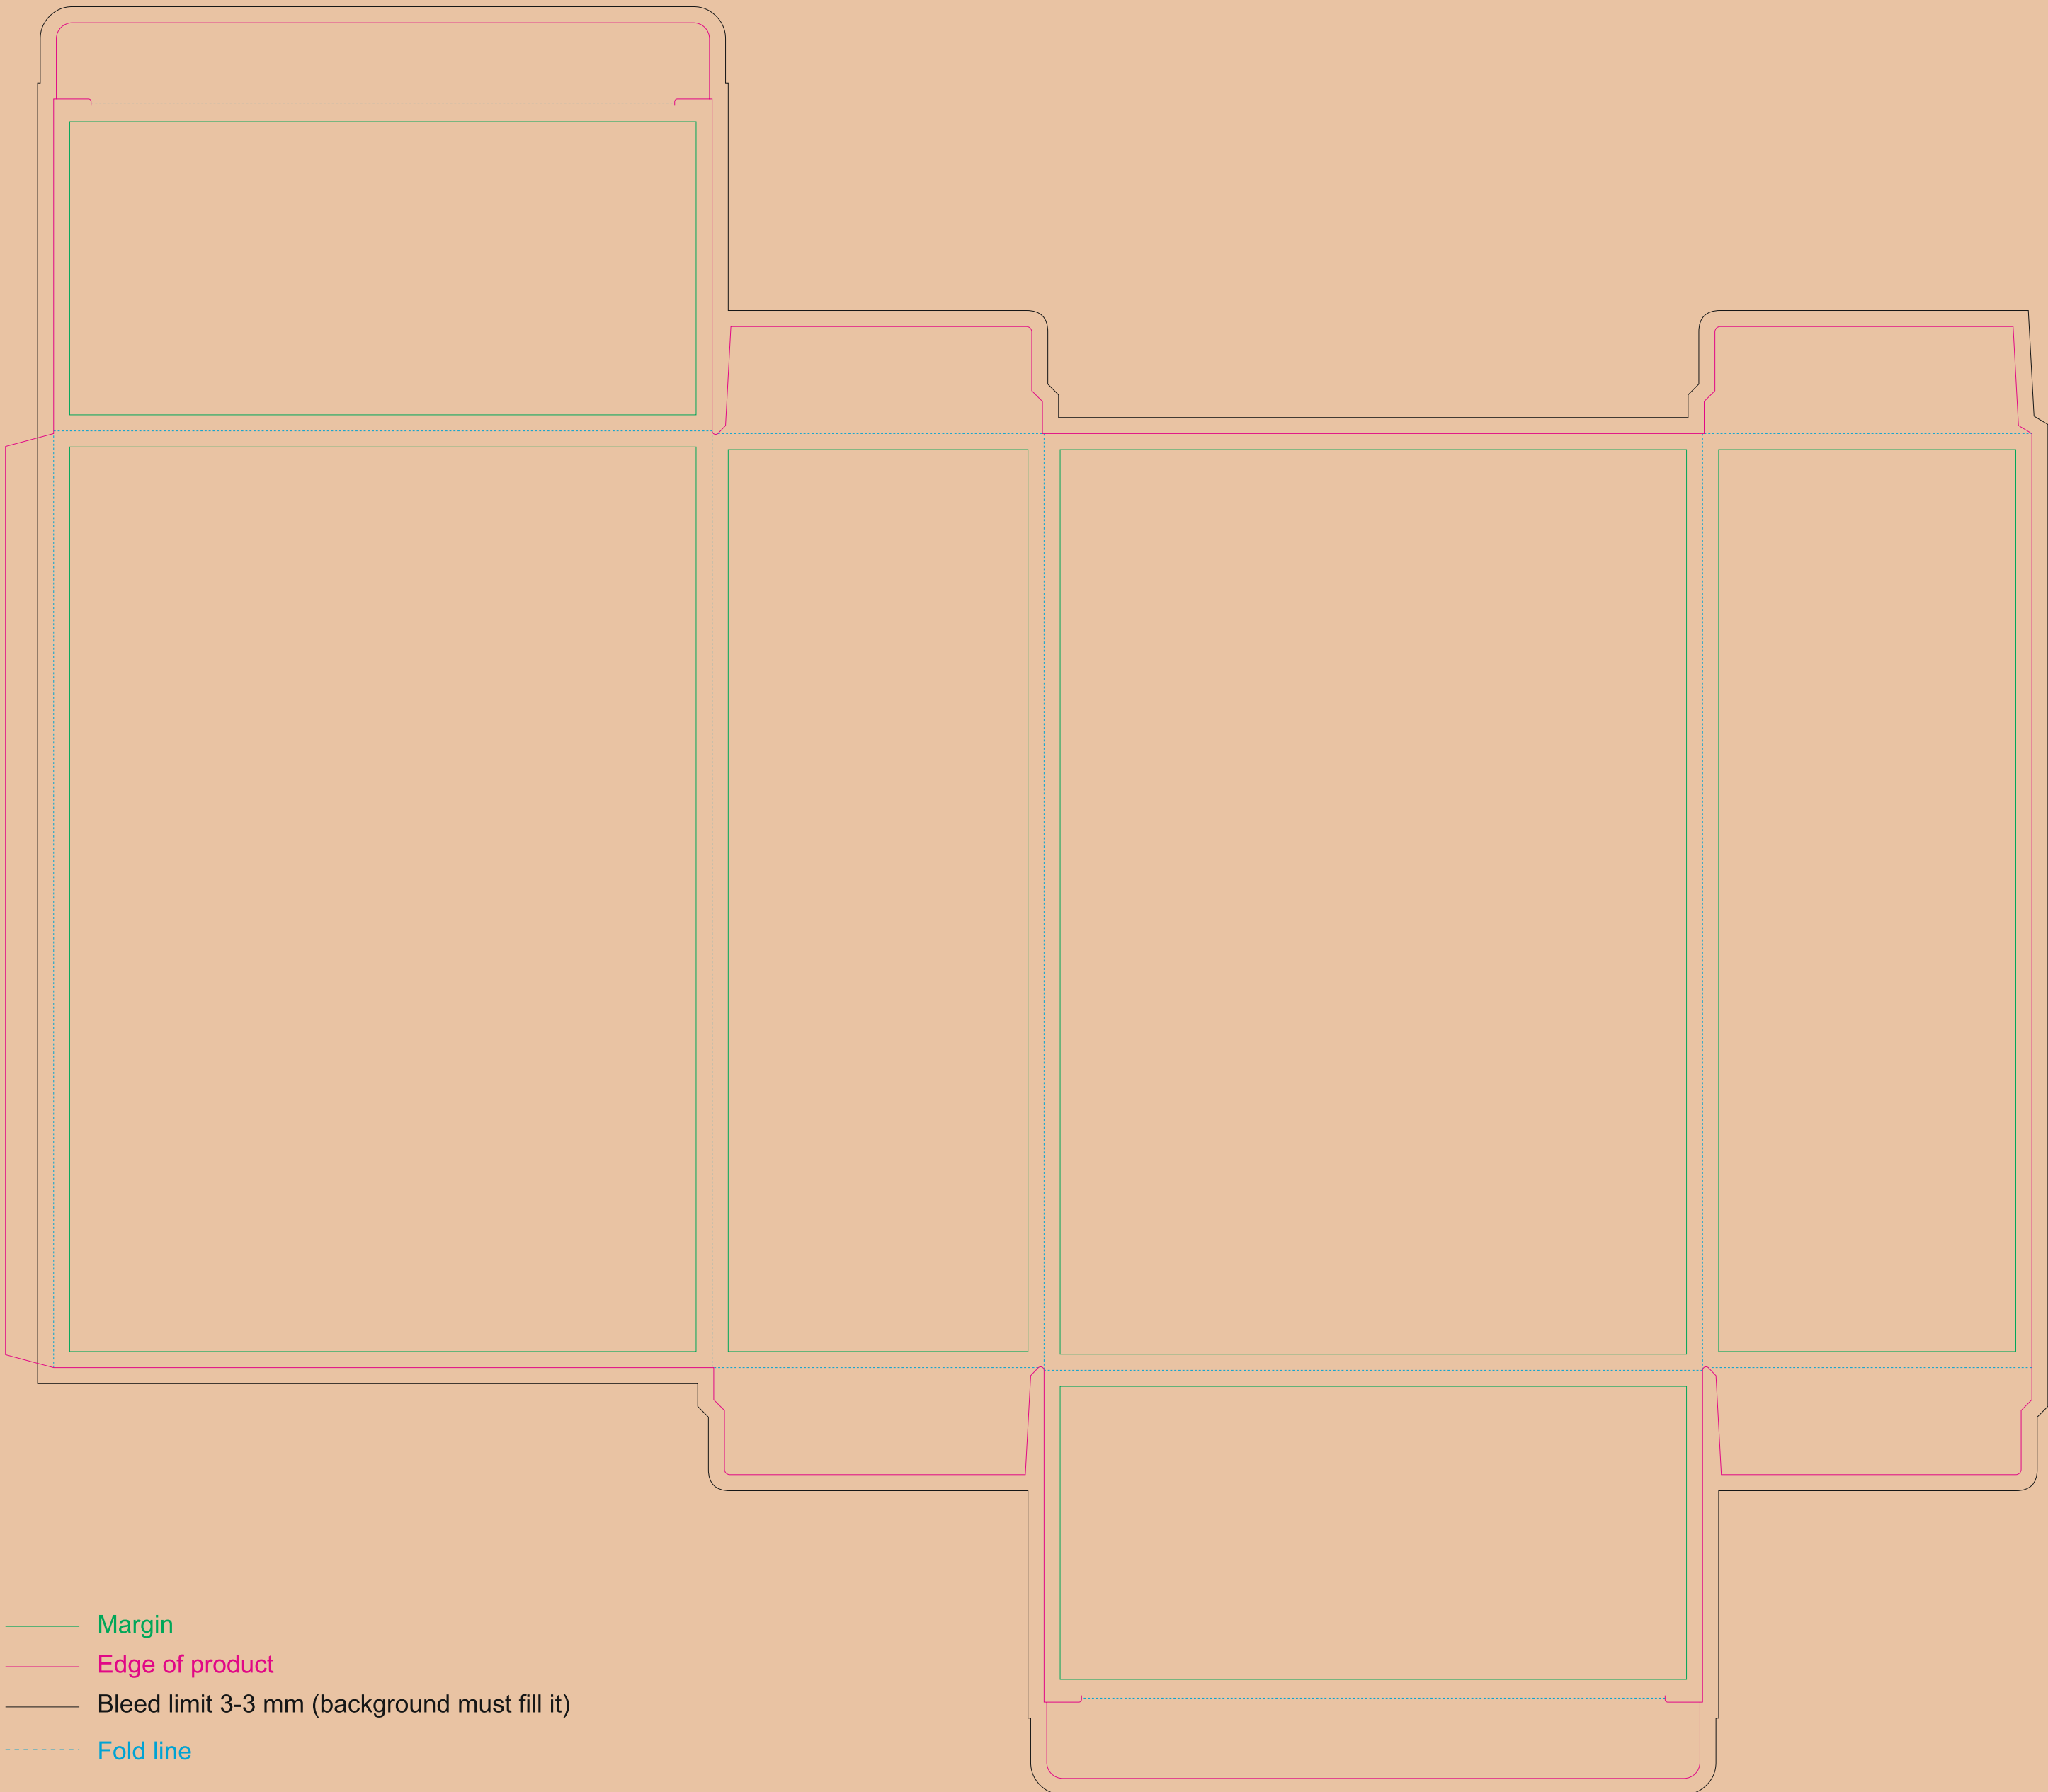

Paperboard box

resolution: min. 300 DPI
colours: CMYK
formats: TIFF, PDF, EPS, AI, CDR

The green line indicates the area all non-background object-texts, logos, etc.
The pink outline the maximum size of graphic visible on the product.
The black line indicates the size of the required graphics including bleed.
The blue line indicates the folding.

Kraft paperboard box

- Margin
- Edge of product
- Bleed limit 3-3 mm (background must fill it)
- - - - - Fold line

resolution: min. 300 DPI
colours: CMYK
formats: TIFF, PDF, EPS, AI, CDR

The green line indicates the area all non-background object-texts, logos, etc.
The pink outline the maximum size of graphic visible on the product.
The black line indicates the size of the required graphics including bleed.
The blue line indicates the folding.