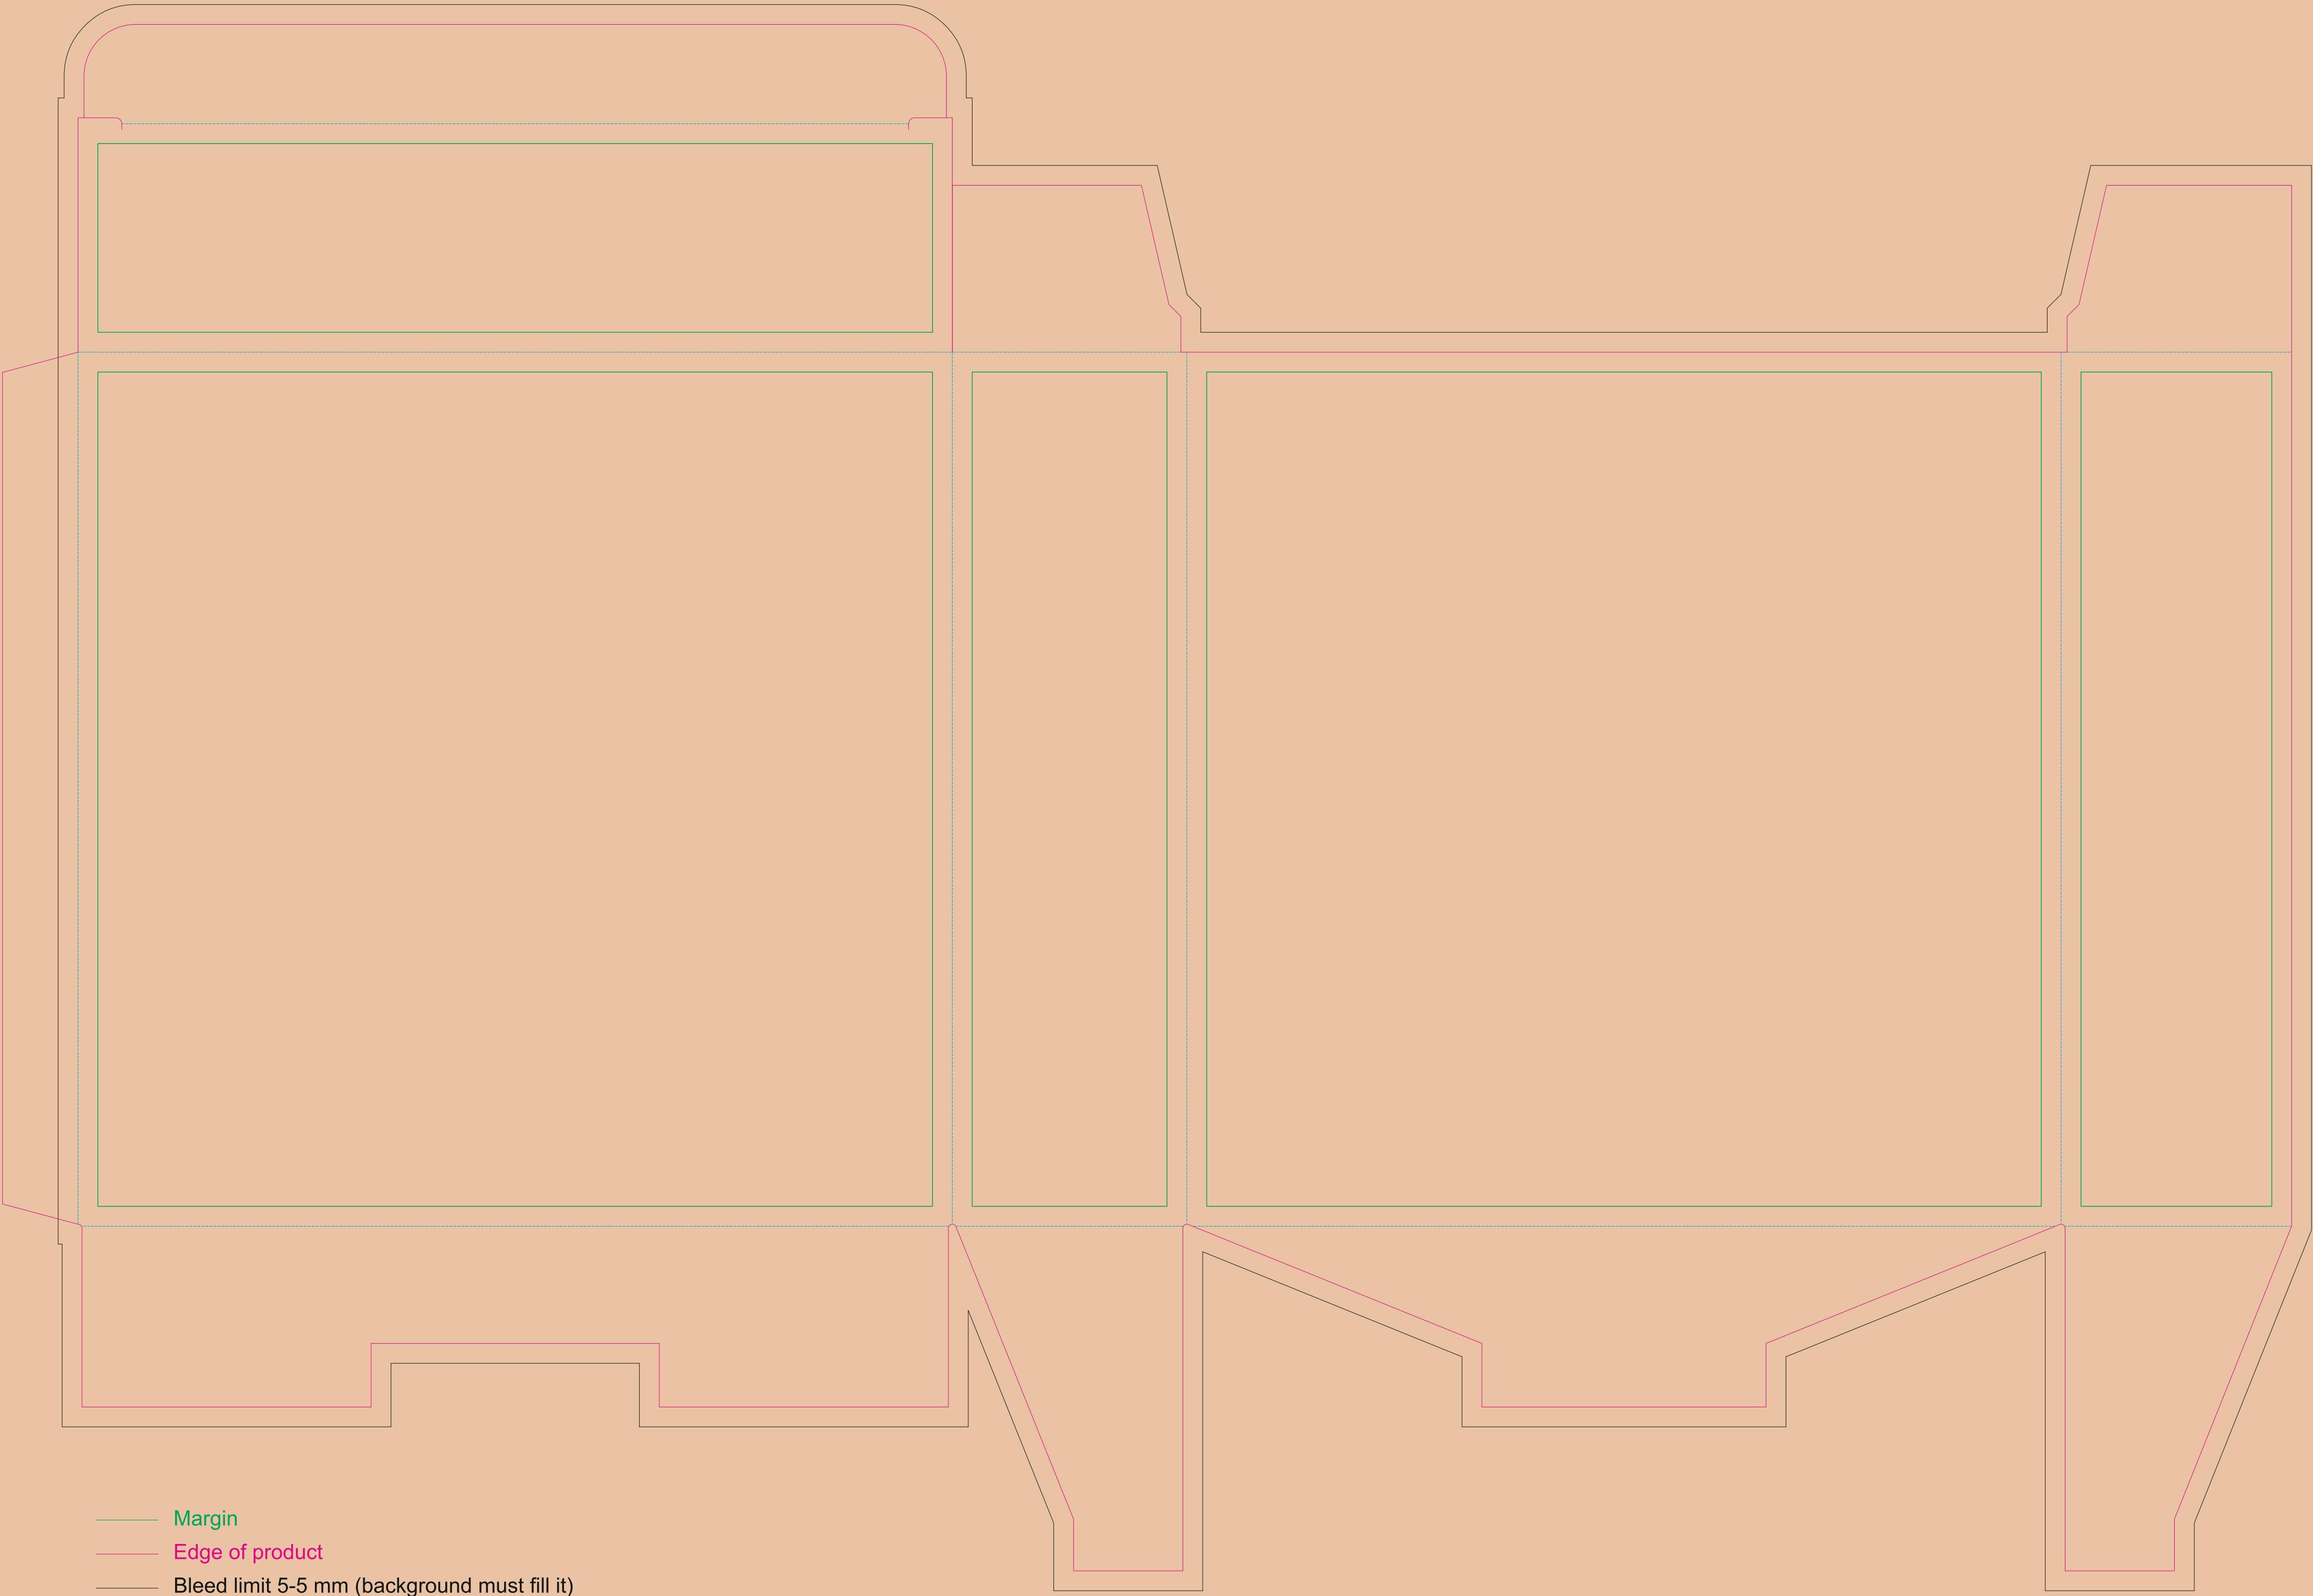

Corrugated cardboard box

- Margin
- Edge of product
- Bleed limit 5-5 mm (background must fill it)
- - - - - Fold line

resolution: min. 300 DPI
colours: CMYK
formats: TIFF, PDF, EPS, AI, CDR

The green line indicates the area all non-background object-texts, logos, etc.
The pink outline the maximum size of graphic visible on the product.
The black line indicates the size of the required graphics including bleed.
The blue line indicates the folding.

Kraft corrugated cardboard box

- Margin
- Edge of product
- Bleed limit 5-5 mm (background must fill it)
- - - - - Fold line

resolution: min. 300 DPI
colours: CMYK
formats: TIFF, PDF, EPS, AI, CDR

The green line indicates the area all non-background object-texts, logos, etc.
The pink outline the maximum size of graphic visible on the product.
The black line indicates the size of the required graphics including bleed.
The blue line indicates the folding.