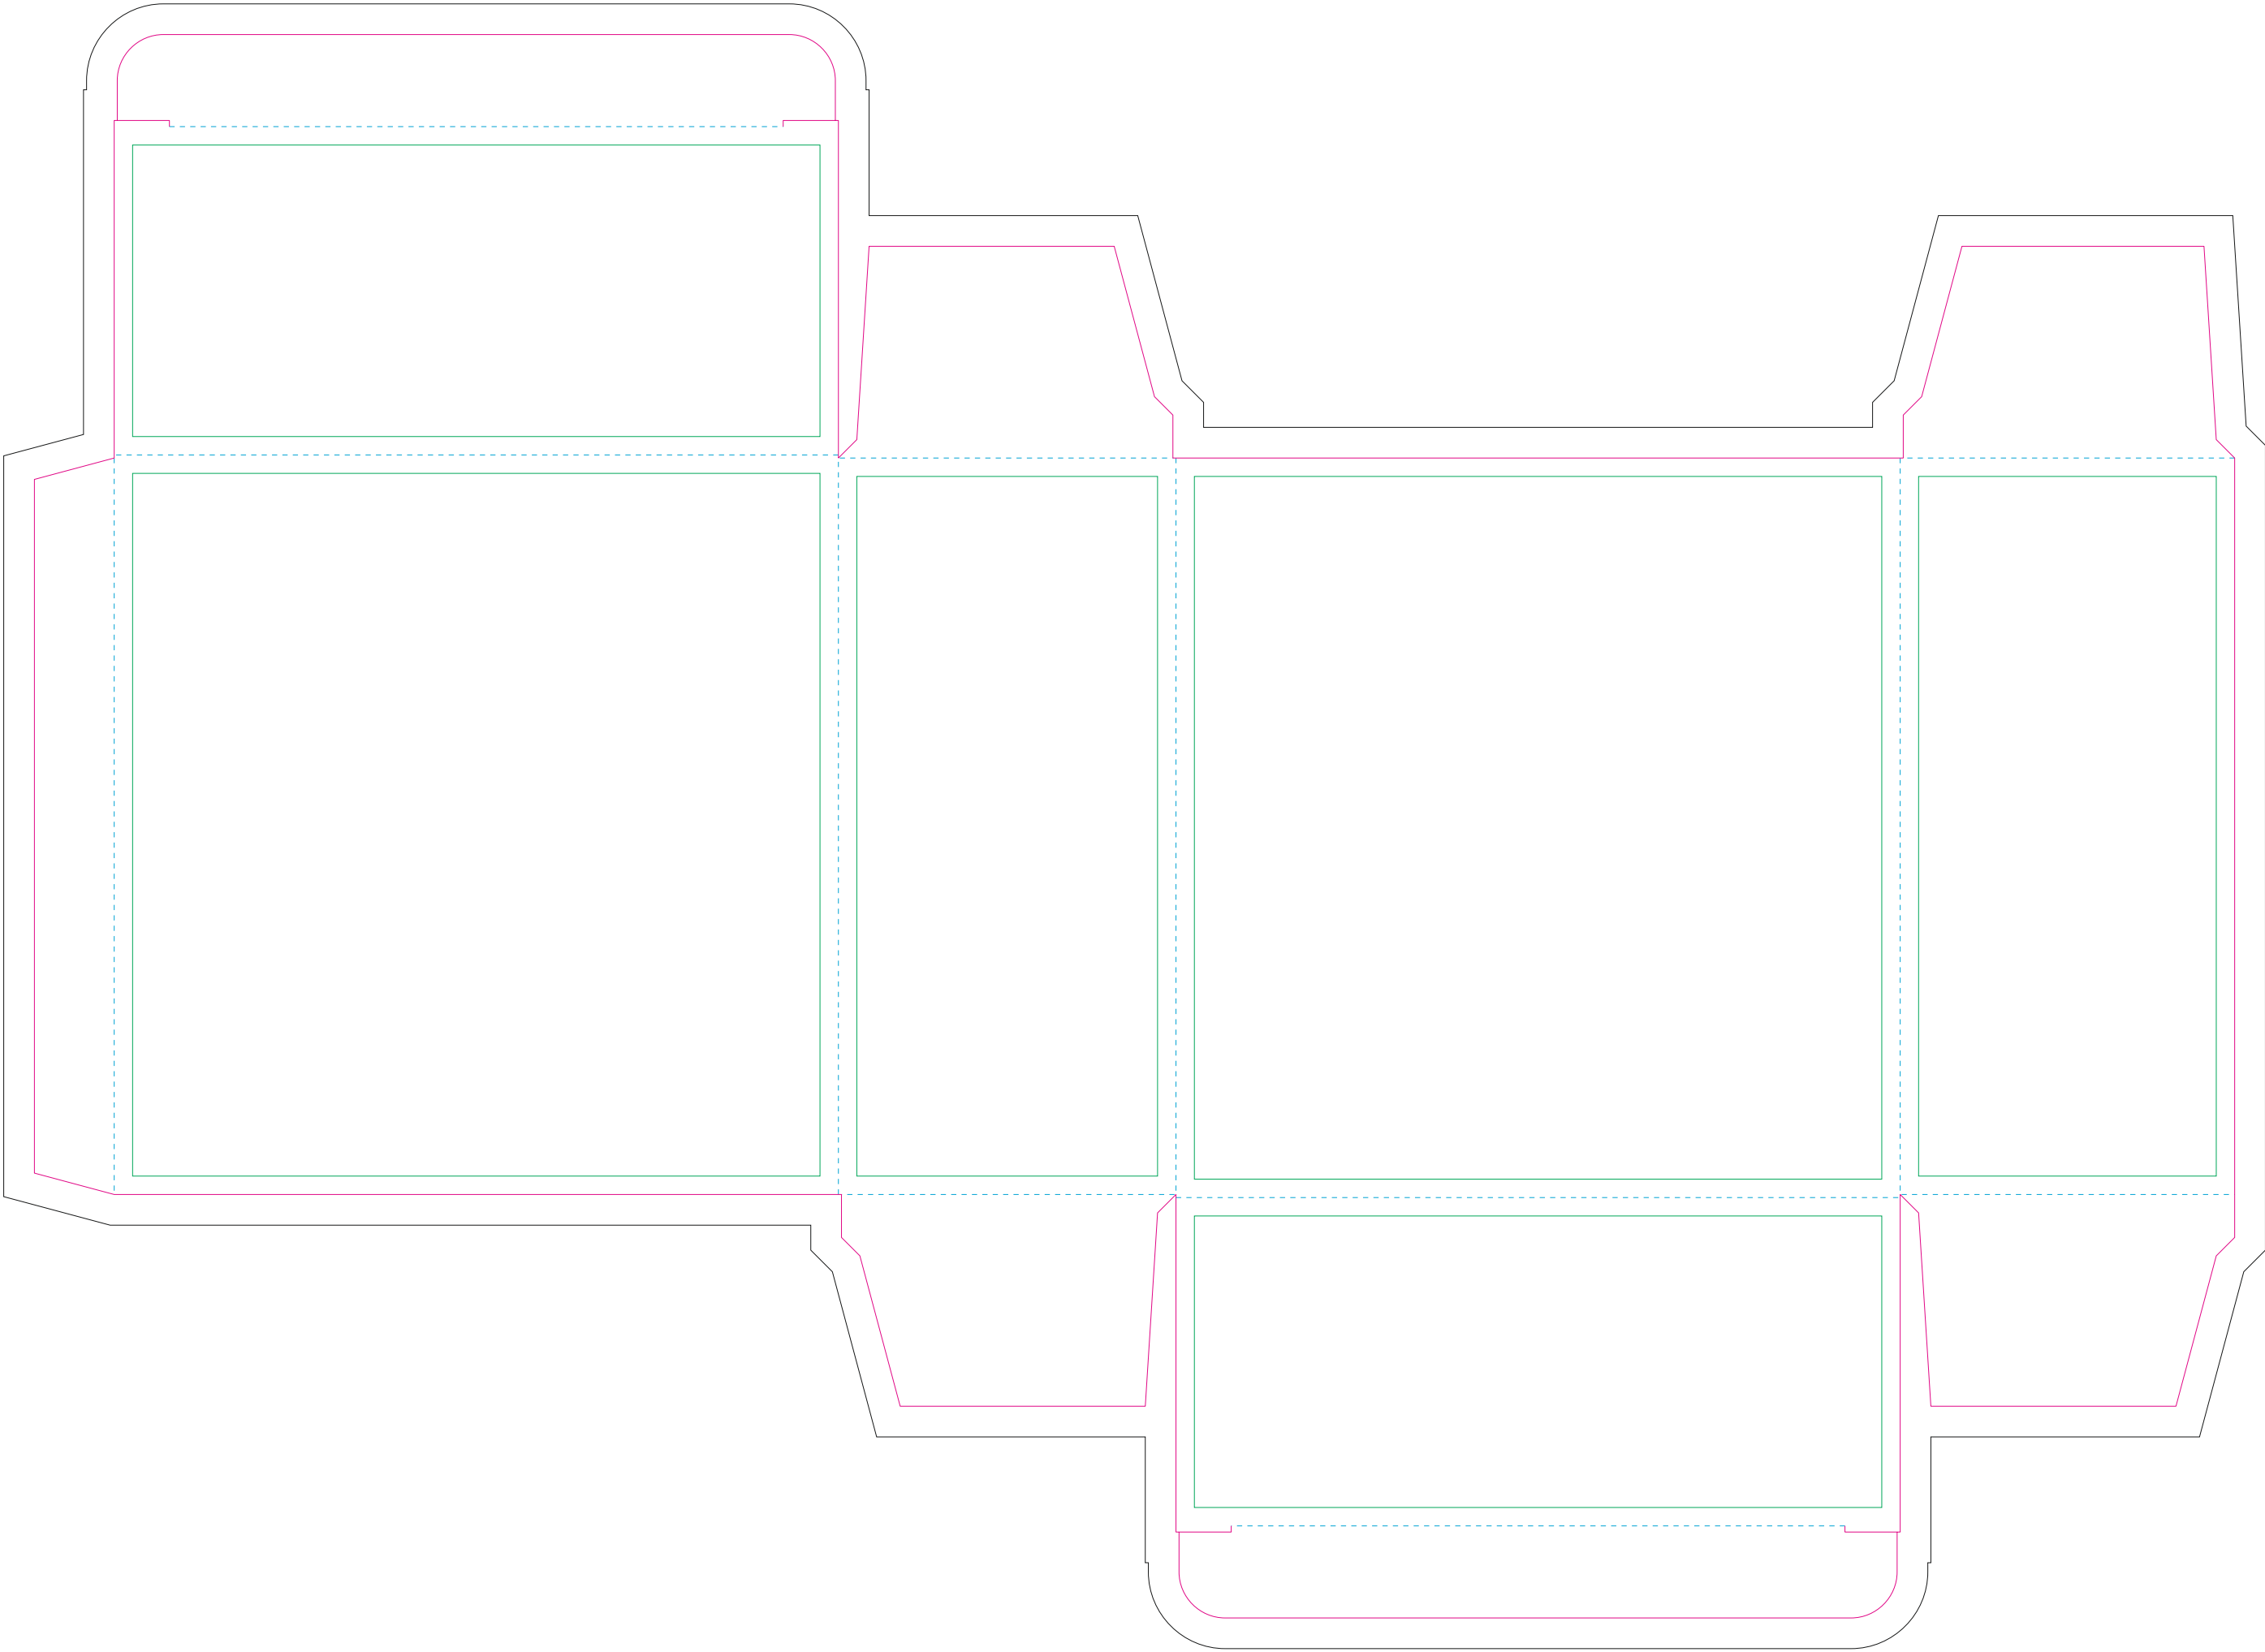

Paperboard box

- Margin
- Edge of product
- Bleed limit 5-5 mm (background must fill it)
- - - - - Fold line

resolution: min. 300DPI
colours: CMYK
formats: TIFF, PDF, EPS, AI, CDR

The green line indicates the area all non-background object - texts, logos, etc.
The pink outline the maximum size of graphic visible on the product.
The black line indicates the size of the required graphics including bleed.

Kraft Paperboard box

- Margin
- Edge of product
- Bleed limit 5-5 mm (background must fill it)
- Fold line

resolution: min. 300DPI
colours: CMYK
formats: TIFF, PDF, EPS, AI, CDR

The green line indicates the area all non-background object - texts, logos, etc.
The pink outline the maximum size of graphic visible on the product.
The black line indicates the size of the required graphics including bleed.