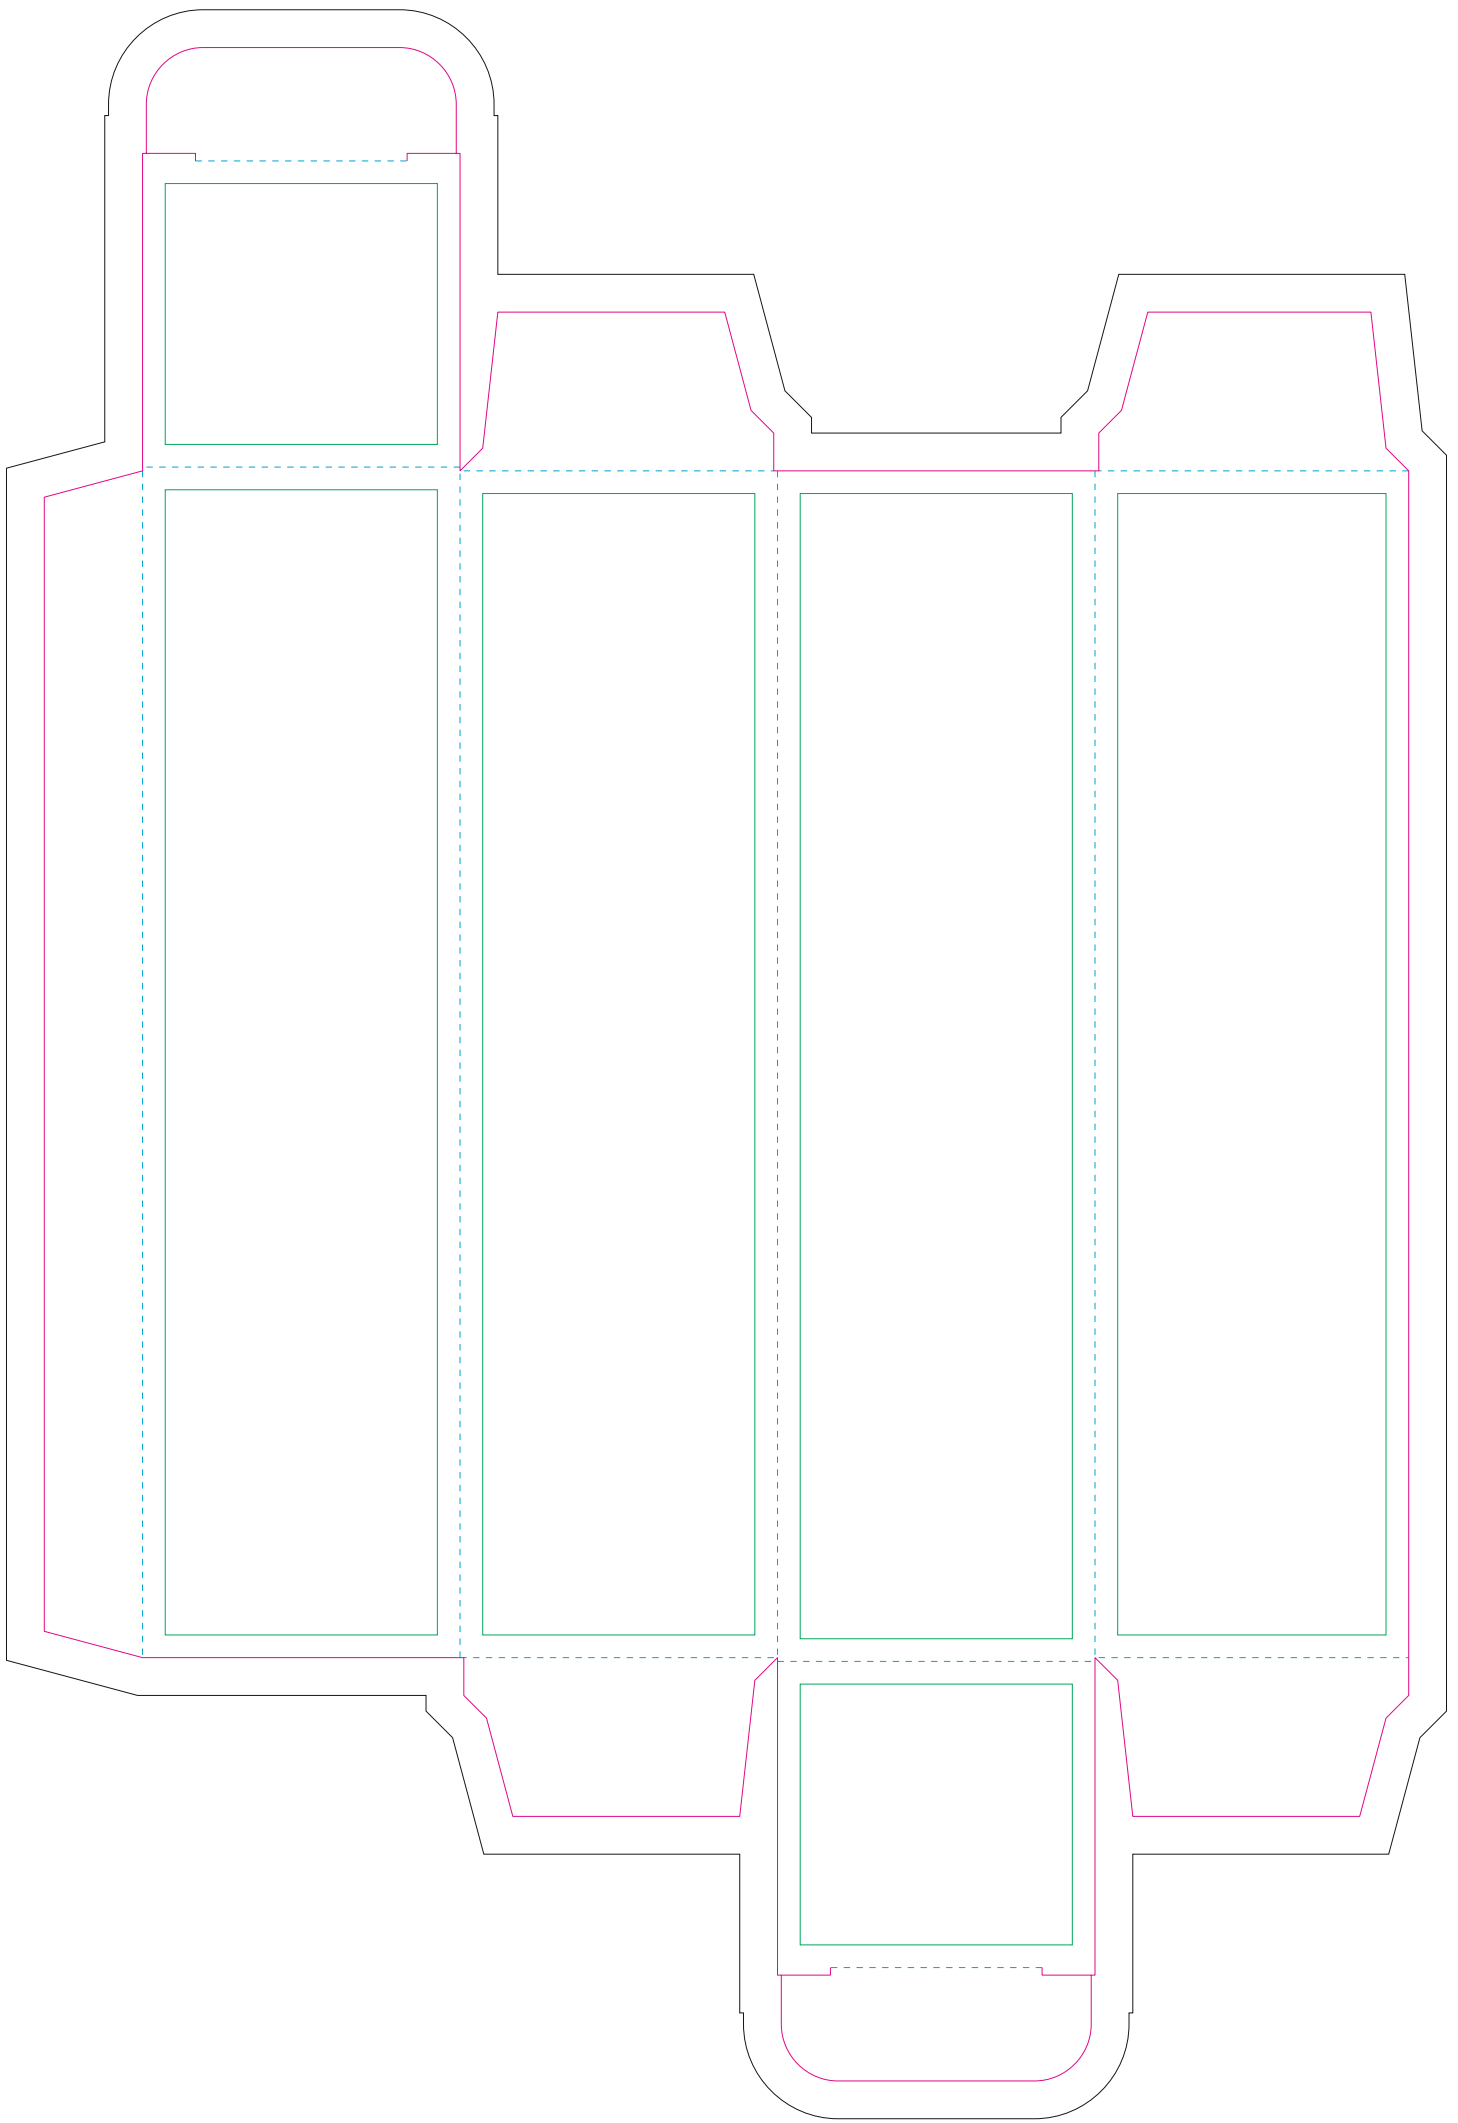

Paperboard box

- Margin
- Edge of product
- Bleed limit 5-5 mm (background must fill it)
- - - - Fold line

resolution: min. 300DPI

colours: CMYK

formats: TIFF, PDF, EPS, AI, CDR

The green line indicates the area all non-background object - texts, logos, etc.

The pink outline the maximum size of graphic visible on the product.

The black line indicates the size of the required graphics including bleed.

Kraft Paperboard box

- Margin
- Edge of product
- Bleed limit 5-5 mm (background must fill it)
- - - - Fold line

resolution: min. 300DPI

colours: CMYK

formats: TIFF, PDF, EPS, AI, CDR

The green line indicates the area all non-background object - texts, logos, etc.

The pink outline the maximum size of graphic visible on the product.

The black line indicates the size of the required graphics including bleed.