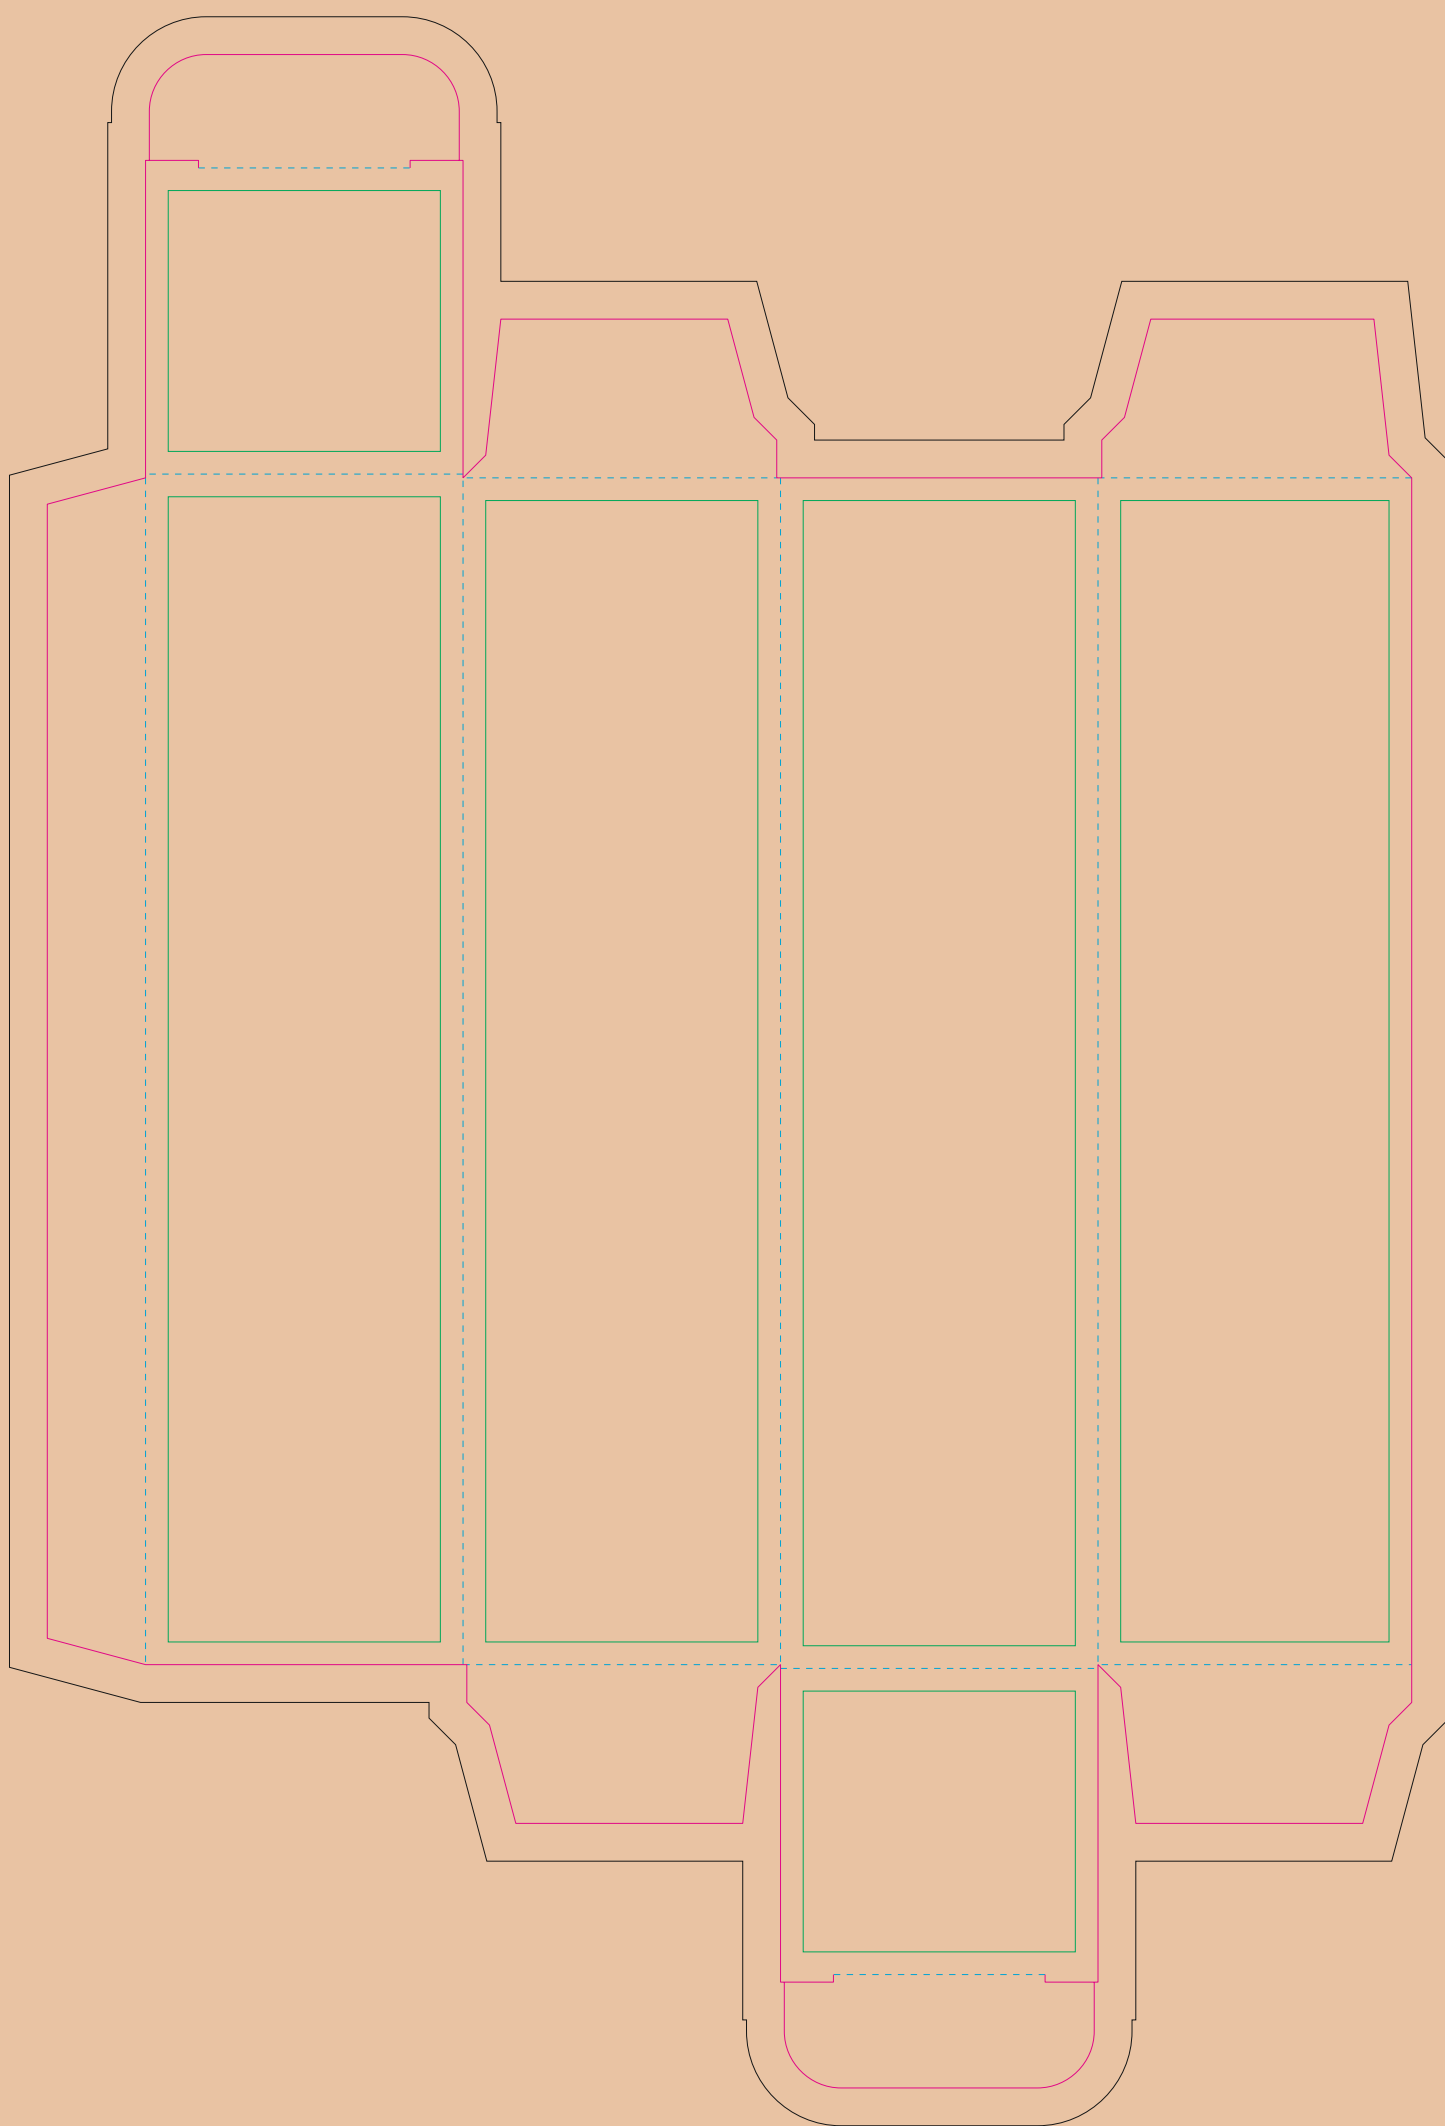

Paperboard box

- Margin
- Edge of product
- Bleed limit 5-5 mm (background must fill it)
- - - - Fold line

resolution: min. 300DPI

colours: CMYK

formats: TIFF, PDF, EPS, AI, CDR

The green line indicates the area all non-background object - texts, logos, etc.

The pink outline the maximum size of graphic visible on the product.

The black line indicates the size of the required graphics including bleed.

Kraft Paperboard box

- Margin
- Edge of product
- Bleed limit 5-5 mm (background must fill it)
- - - - Fold line

resolution: min. 300DPI

colours: CMYK

formats: TIFF, PDF, EPS, AI, CDR

The green line indicates the area all non-background object - texts, logos, etc.

The pink outline the maximum size of graphic visible on the product.

The black line indicates the size of the required graphics including bleed.