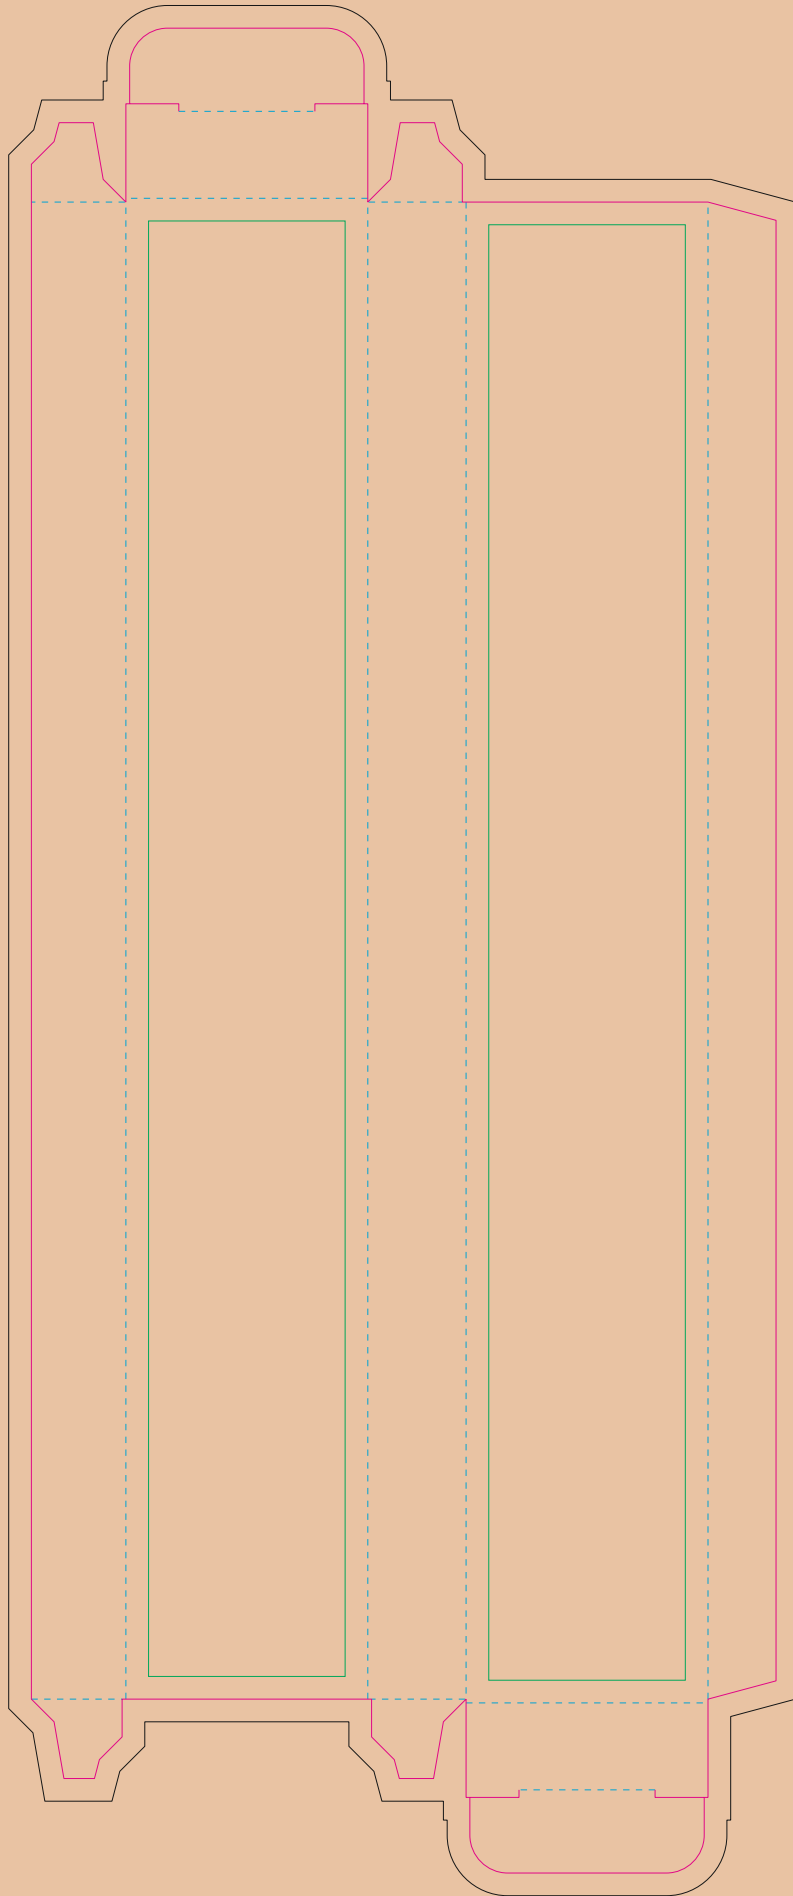

Paperboard box

- Margin
- Edge of product
- Bleed limit 3-3 mm (background must fill it)
- - - - - Fold line

resolution: min. 300DPI

colours: CMYK

formats: TIFF, PDF, EPS, AI, CDR

The green line indicates the area all non-background object - texts, logos, etc.

The pink outline the maximum size of graphic visible on the product.

The black line indicates the size of the required graphics including bleed.

Kraft Paperboard box

- Margin
- Edge of product
- Bleed limit 3-3 mm (background must fill it)
- - - - - Fold line

resolution: min. 300DPI

colours: CMYK

formats: TIFF, PDF, EPS, AI, CDR

The green line indicates the area all non-background object - texts, logos, etc.

The pink outline the maximum size of graphic visible on the product.

The black line indicates the size of the required graphics including bleed.