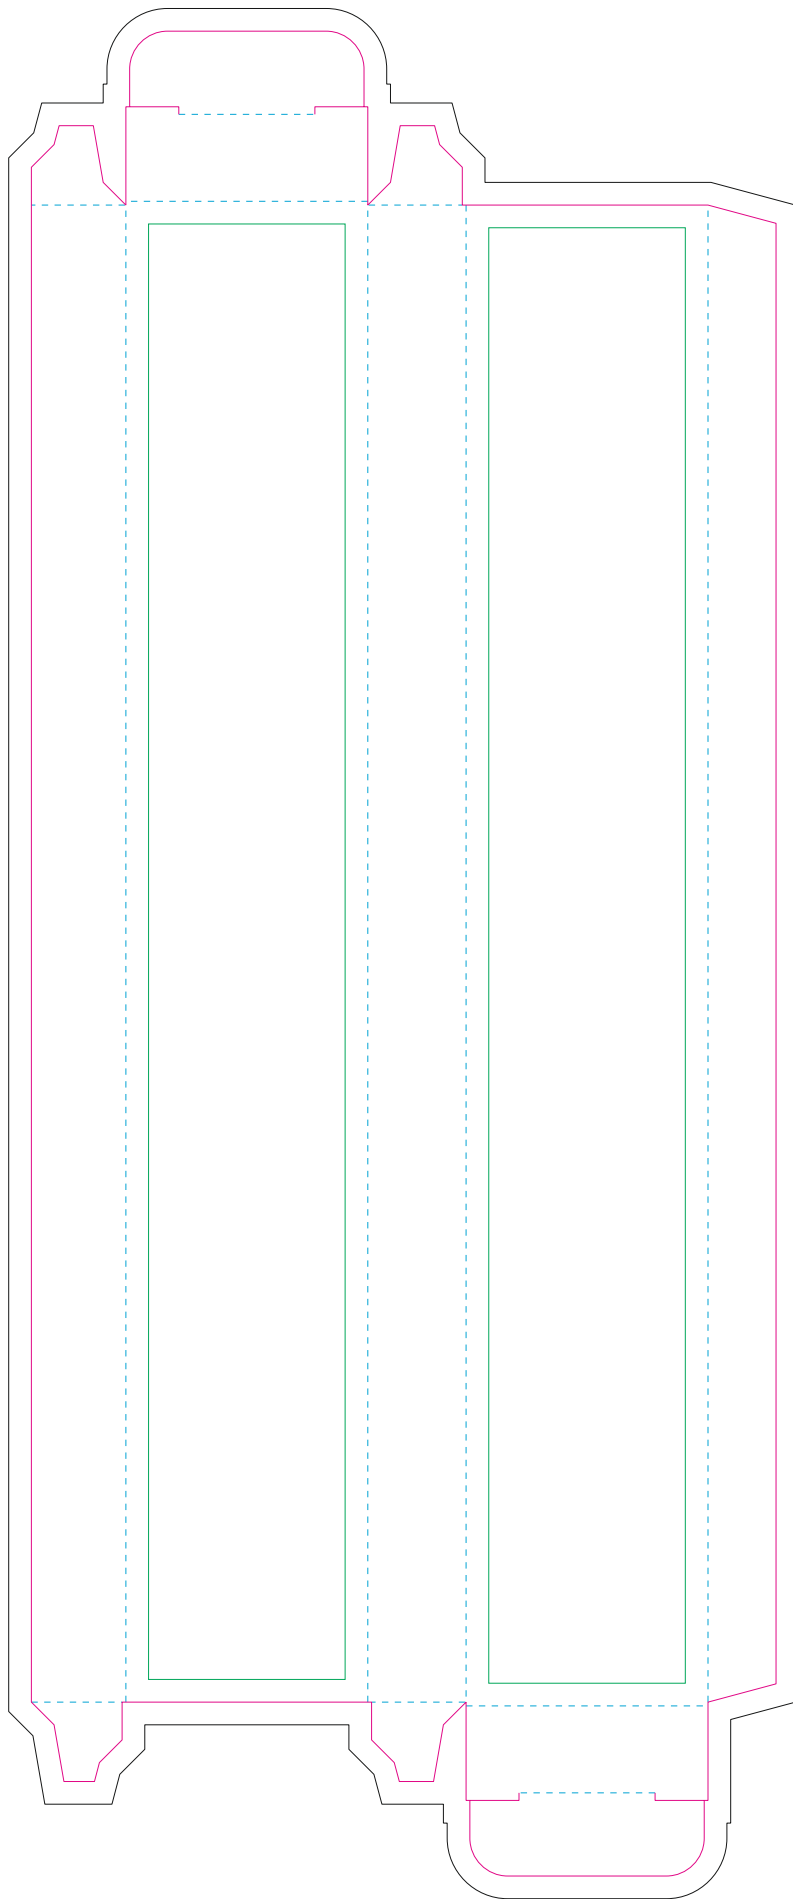

Paperboard box

- Margin
- Edge of product
- Bleed limit 3-3 mm (background must fill it)
- - - - - Fold line

resolution: min. 300DPI

colours: CMYK

formats: TIFF, PDF, EPS, AI, CDR

The green line indicates the area all non-background object - texts, logos, etc.

The pink outline the maximum size of graphic visible on the product.

The black line indicates the size of the required graphics including bleed.

Kraft Paperboard box

- Margin
- Edge of product
- Bleed limit 3-3 mm (background must fill it)
- - - - - Fold line

resolution: min. 300DPI

colours: CMYK

formats: TIFF, PDF, EPS, AI, CDR

The green line indicates the area all non-background object - texts, logos, etc.

The pink outline the maximum size of graphic visible on the product.

The black line indicates the size of the required graphics including bleed.