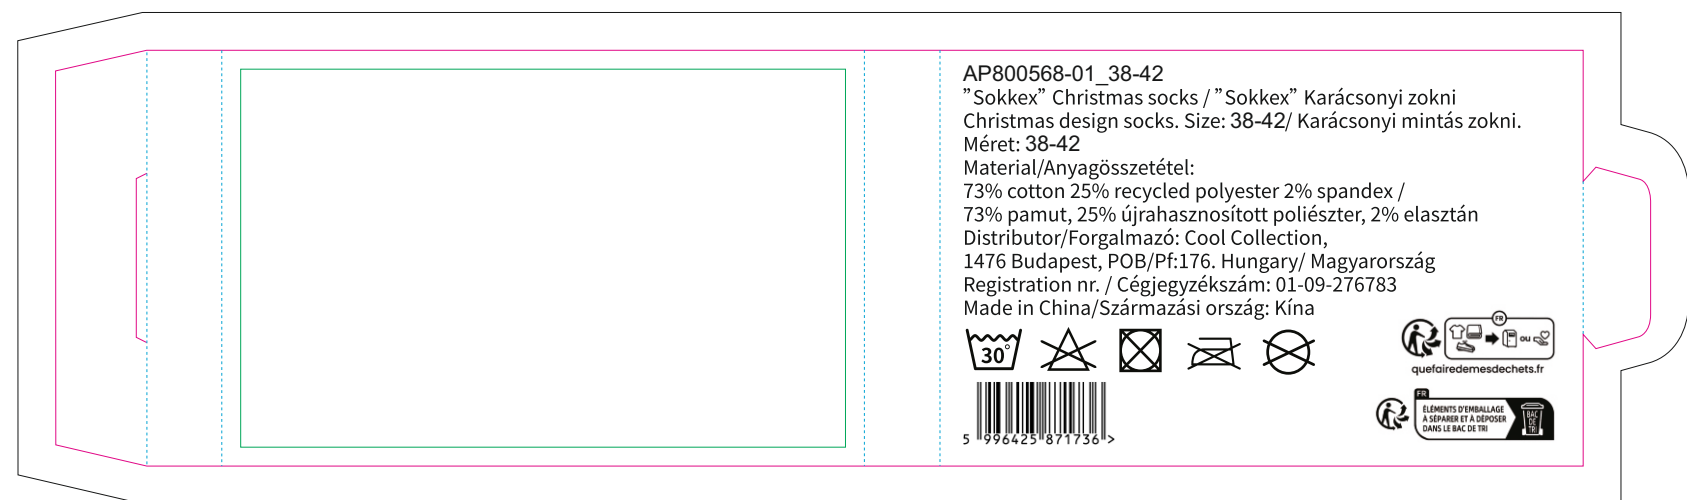

Paperboard box

- Margin
- Edge of product
- Bleed limit 3-3 mm (background must fill it)
- - - - - Fold line

resolution: min. 300 DPI
colours: CMYK
formats: TIFF, PDF, EPS, AI, CDR

The green line indicates the area all non-background object-texts, logos, etc.
The pink outline the maximum size of graphic visible on the product.
The black line indicates the size of the required graphics including bleed.
The blue line indicates the folding.

Kraft paperboard box

- Margin
- Edge of product
- Bleed limit 3-3 mm (background must fill it)
- - - - - Fold line

resolution: min. 300 DPI
colours: CMYK
formats: TIFF, PDF, EPS, AI, CDR

The green line indicates the area all non-background object-texts, logos, etc.
The pink outline the maximum size of graphic visible on the product.
The black line indicates the size of the required graphics including bleed.
The blue line indicates the folding.

The size of the paper sleeve is for reference only as product packaging size may vary.

Paper sleeve

FRONT

BACK

Margin

Edge of product

Bleed limit 3-3 mm (background must fill it)

Fold line

formats: TIFF, PDF, EPS, AI, CDR

The green line indicates the area all non-background object-texts, logos, etc.

The pink outline the maximum size of graphic visible on the product.

The black line indicates the size of the required graphics including bleed.