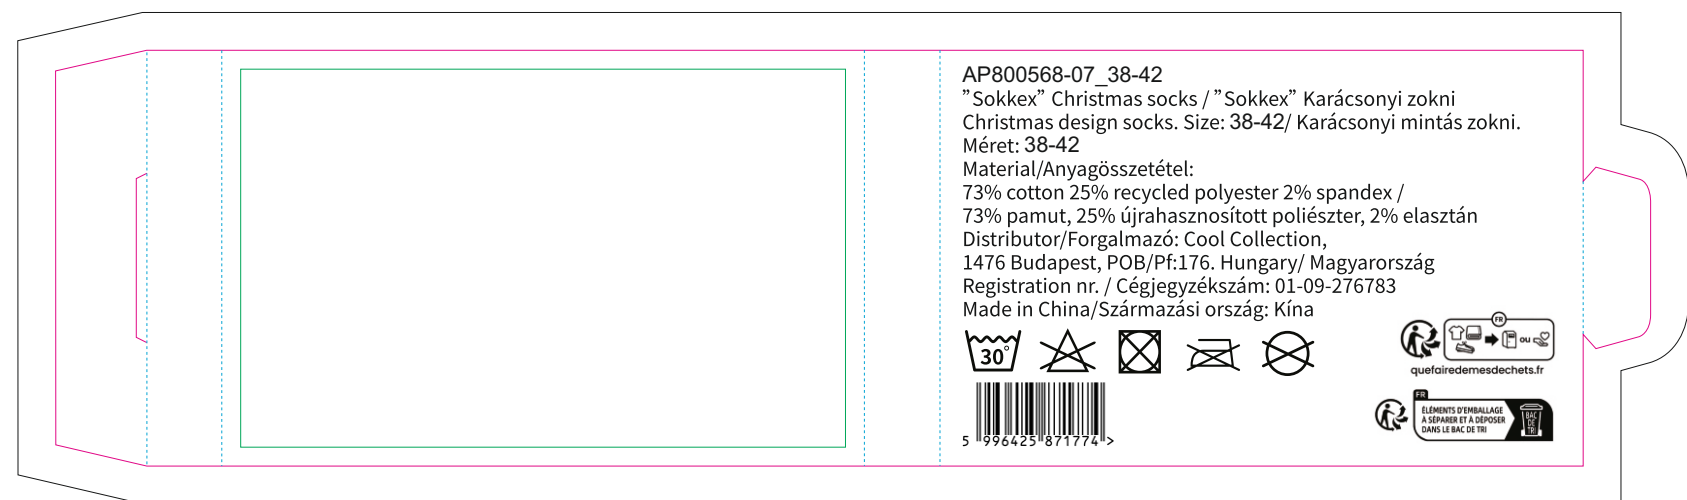

# Paperboard box

- Margin
- Edge of product
- Bleed limit 3-3 mm (background must fill it)
- Fold line

resolution: min. 300 DPI  
colours: CMYK  
formats: TIFF, PDF, EPS, AI, CDR

The green line indicates the area all non-background object-texts, logos, etc.  
The pink outline the maximum size of graphic visible on the product.  
The black line indicates the size of the required graphics including bleed.  
The blue line indicates the folding.

# Kraft paperboard box

- Margin
- Edge of product
- Bleed limit 3-3 mm (background must fill it)
- - - - - Fold line

resolution: min. 300 DPI  
colours: CMYK  
formats: TIFF, PDF, EPS, AI, CDR

The green line indicates the area all non-background object-texts, logos, etc.  
The pink outline the maximum size of graphic visible on the product.  
The black line indicates the size of the required graphics including bleed.  
The blue line indicates the folding.

The size of the paper sleeve is for reference only as product packaging size may vary.

## Paper sleeve

FRONT

BACK

Margin

Edge of product

Bleed limit 3-3 mm (background must fill it)

Fold line

resolution: min. 300 DPI