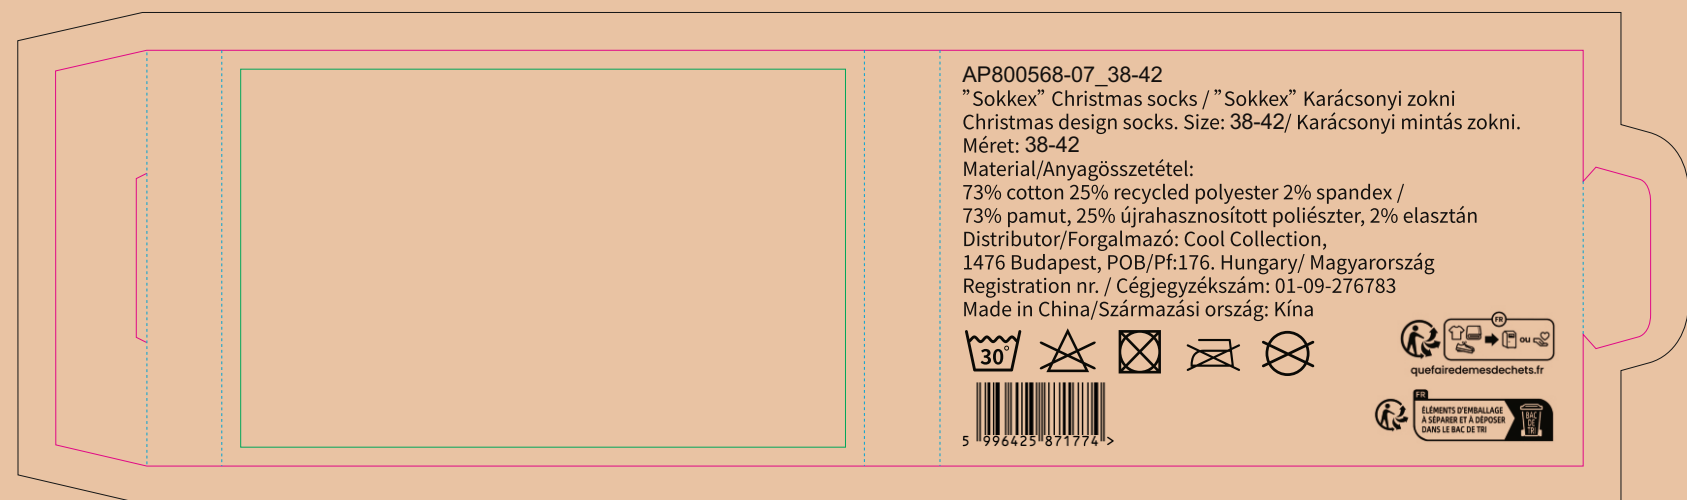

The size of the paper sleeve is for reference only as product packaging size may vary.

Kraft paper sleeve

FRONT

BACK

Margin

Edge of product

Bleed limit 3-3 mm (background must fill it)

Fold line

resolution: min. 300 DPI

colours: CMYK

formats: TIFF, PDF, EPS, AI, CDR

The green line indicates the area all non-background object-texts, logos, etc.

The pink outline the maximum size of graphic visible on the product.

The black line indicates the size of the required graphics including bleed.

The blue line indicates the folding.