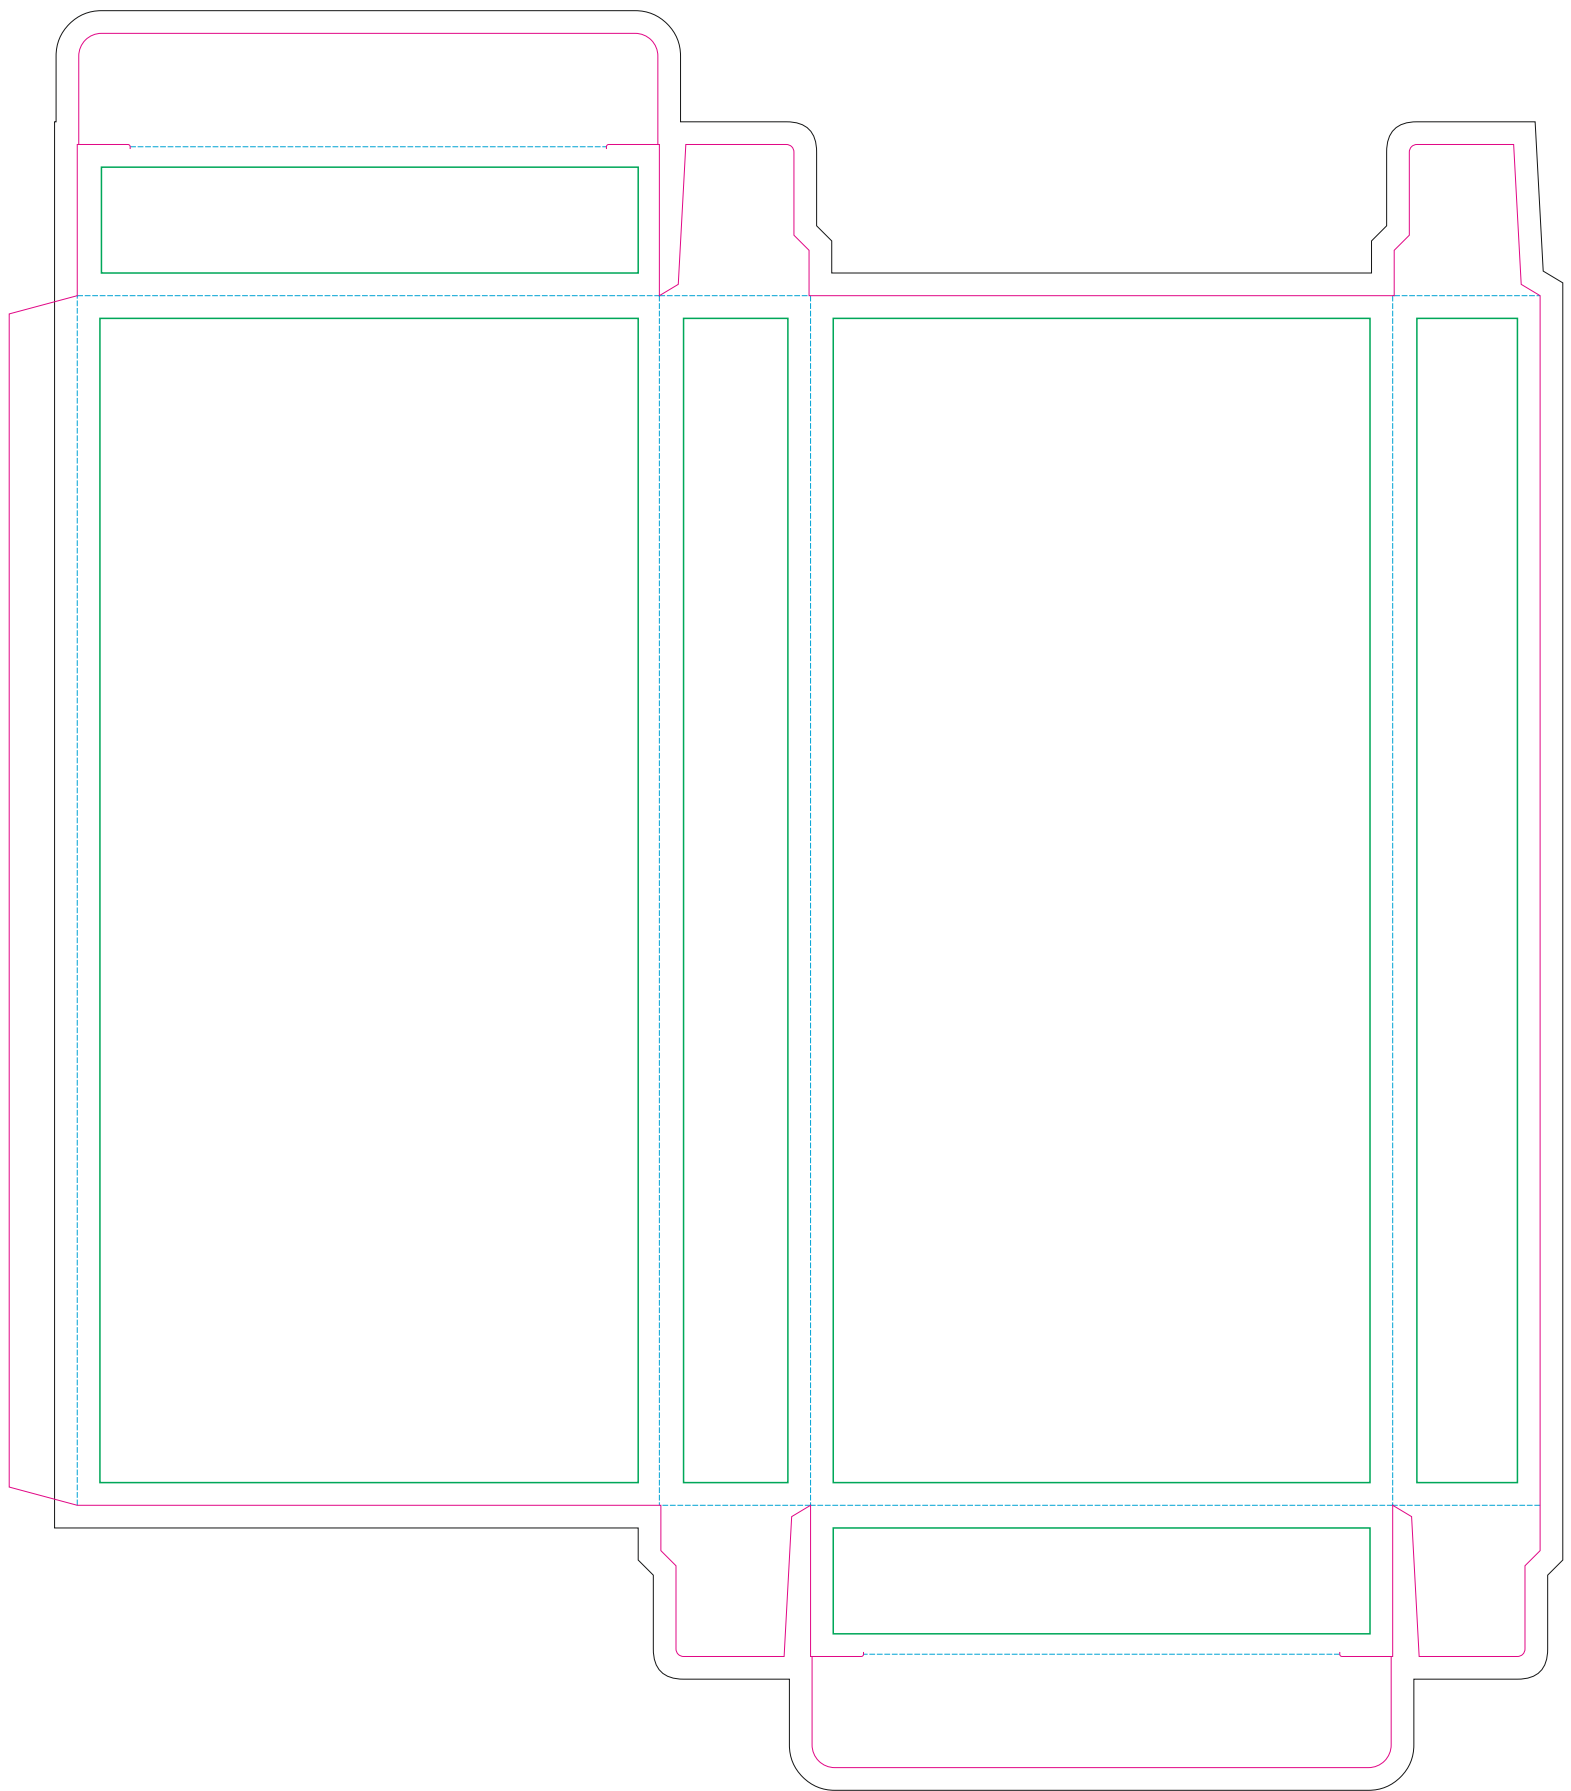

# Paperboard box

- Margin
- Edge of product
- Bleed limit 3-3 mm (background must fill it)
- - - - - Fold line

resolution: min. 300 DPI  
colours: CMYK  
formats: TIFF, PDF, EPS, AI, CDR

The green line indicates the area all non-background object-texts, logos, etc.  
The pink outline the maximum size of graphic visible on the product.  
The black line indicates the size of the required graphics including bleed.  
The blue line indicates the folding.

# Kraft Paperboard box

- Margin
- Edge of product
- Bleed limit 3-3 mm (background must fill it)
- - - - - Fold line

resolution: min. 300 DPI  
colours: CMYK  
formats: TIFF, PDF, EPS, AI, CDR

The green line indicates the area all non-background object-texts, logos, etc.  
The pink outline the maximum size of graphic visible on the product.  
The black line indicates the size of the required graphics including bleed.  
The blue line indicates the folding.

# Paper Sleeve

The size of the paper sleeve is for reference only as product packaging size may vary.

- Margin
- Edge of product
- Bleed limit 3-3 mm (background must fill it)
- - - - - Fold line

resolution: min. 300 DPI  
colours: CMYK  
formats: TIFF, PDF, EPS, AI, CDR

The green line indicates the area all non-background object-texts, logos, etc.  
The pink outline the maximum size of graphic visible on the product.  
The black line indicates the size of the required graphics including bleed.  
The blue line indicates the folding.