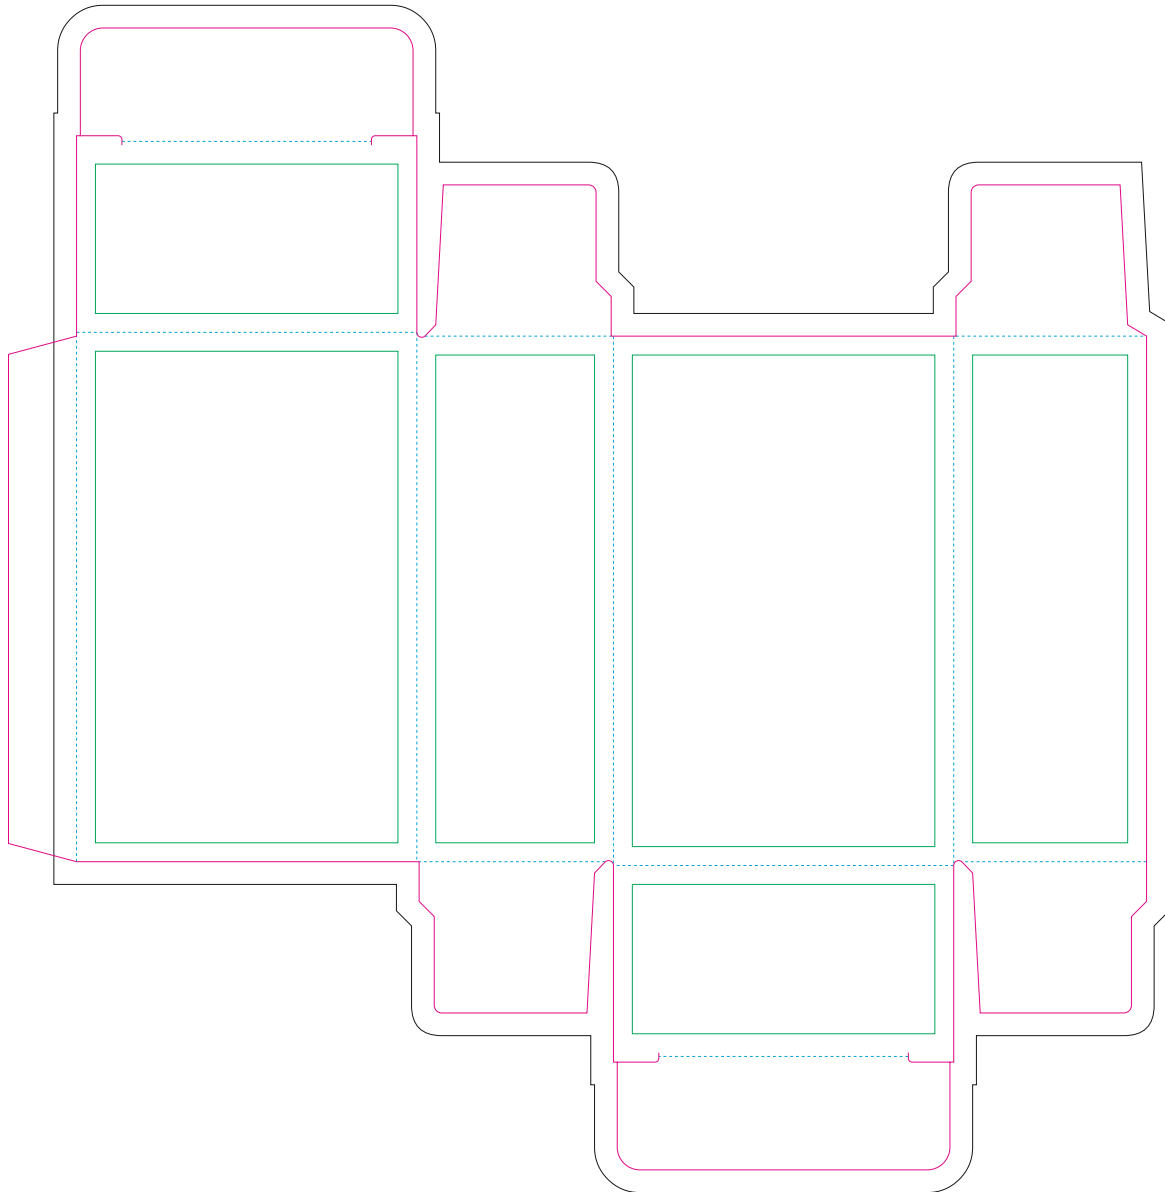

Paperboard box

- Margin
- Edge of product
- Bleed limit 3-3 mm (background must fill it)
- - - - - Fold line

resolution: min. 300 DPI
colours: CMYK
formats: TIFF, PDF, EPS, AI, CDR

The green line indicates the area all non-background object-texts, logos, etc.
The pink outline the maximum size of graphic visible on the product.
The black line indicates the size of the required graphics including bleed.
The blue line indicates the folding.

Kraft paperboard box