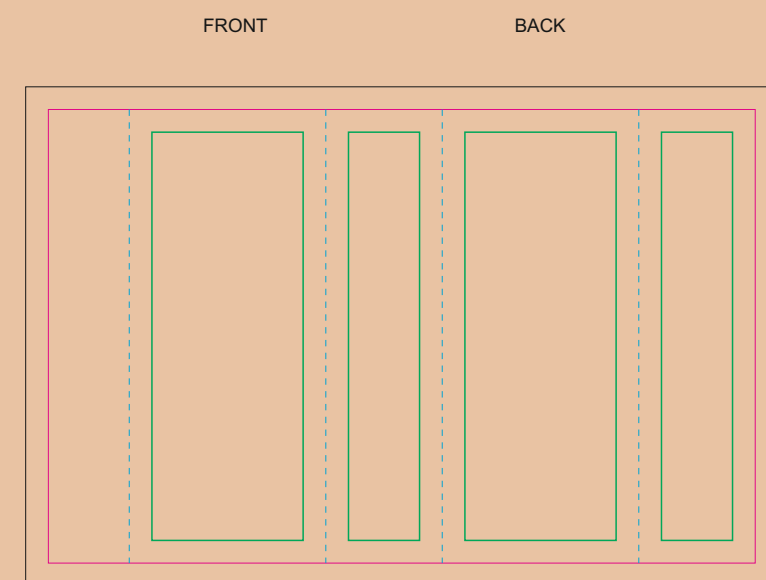

Paper Sleeve

The size of the paper sleeve is for reference only as product packaging size may vary.

Kraft paper sleeve

- Margin
- Edge of product
- Bleed limit 3-3 mm (background must fill it)
- - - - - Fold line

resolution: min. 300DPI
colours: CMYK
formats: TIFF, PDF, EPS, AI, CDR

The green line indicates the area all non-background object - texts, logos, etc.
The pink outline the maximum size of graphic visible on the product.
The black line indicates the size of the required graphics including bleed.