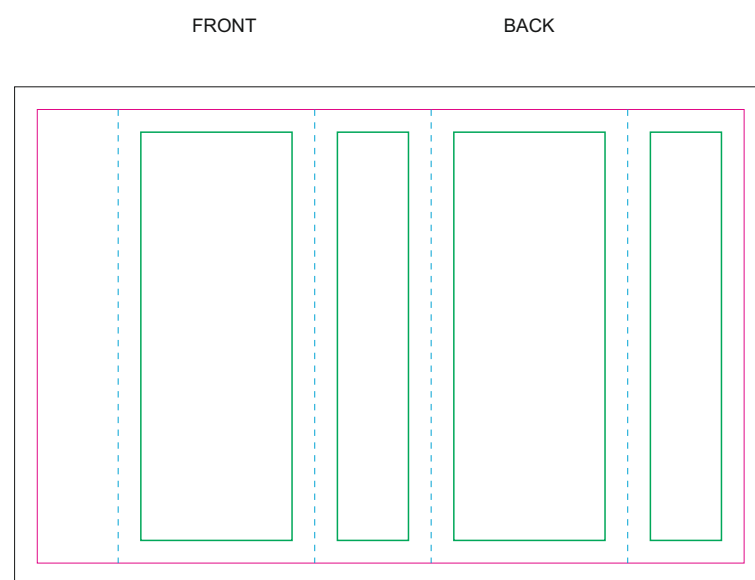

Paper Sleeve

The size of the paper sleeve is for reference only as product packaging size may vary.

Kraft paper sleeve

- Margin
- Edge of product
- Bleed limit 3-3 mm (background must fill it)
- - - - - Fold line

resolution: min. 300DPI
colours: CMYK
formats: TIFF, PDF, EPS, AI, CDR

The green line indicates the area all non-background object - texts, logos, etc.
The pink outline the maximum size of graphic visible on the product.
The black line indicates the size of the required graphics including bleed.