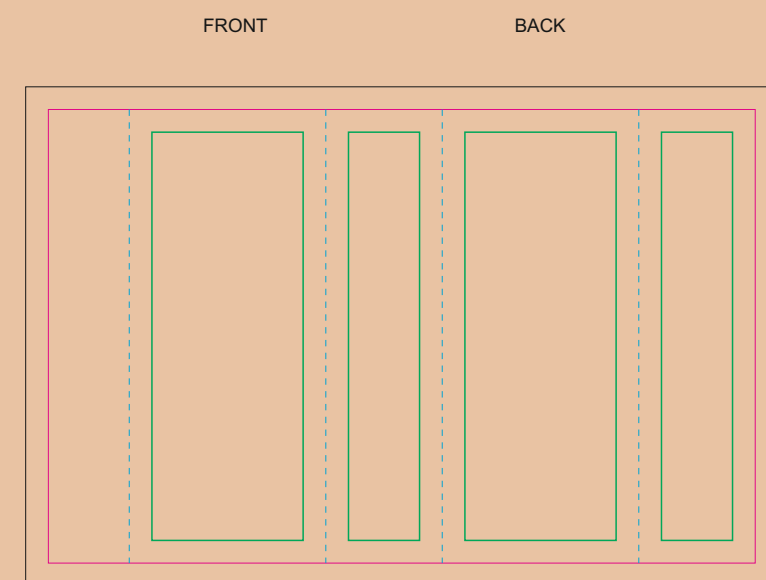

Paper Sleeve

The size of the paper sleeve is for reference only as product packaging size may vary.

Kraft paper sleeve

- Margin
- Edge of product
- Bleed limit 3-3 mm (background must fill it)
- Fold line

resolution: min. 300DPI
colours: CMYK
formats: TIFF, PDF, EPS, AI, CDR

The green line indicates the area all non-background object - texts, logos, etc.
The pink outline the maximum size of graphic visible on the product.
The black line indicates the size of the required graphics including bleed.