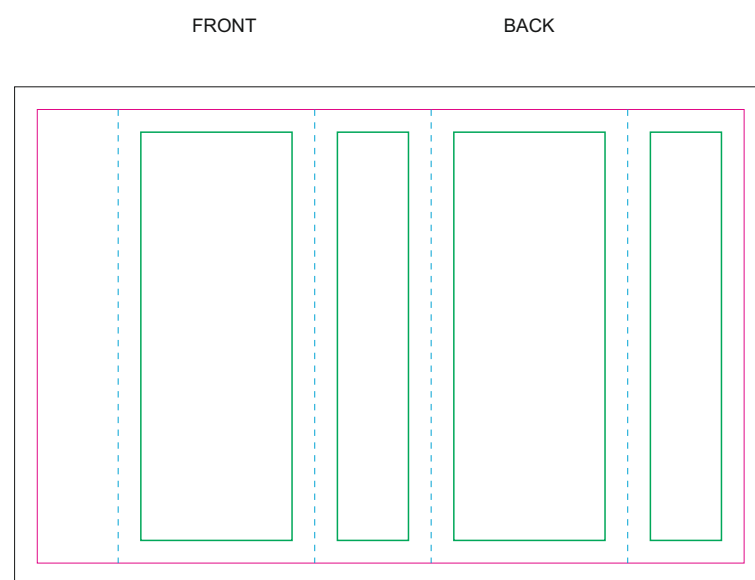

Paper Sleeve

The size of the paper sleeve is for reference only as product packaging size may vary.

Kraft paper sleeve

- Margin
- Edge of product
- Bleed limit 3-3 mm (background must fill it)
- Fold line

resolution: min. 300DPI
colours: CMYK
formats: TIFF, PDF, EPS, AI, CDR

The green line indicates the area all non-background object - texts, logos, etc.
The pink outline the maximum size of graphic visible on the product.
The black line indicates the size of the required graphics including bleed.