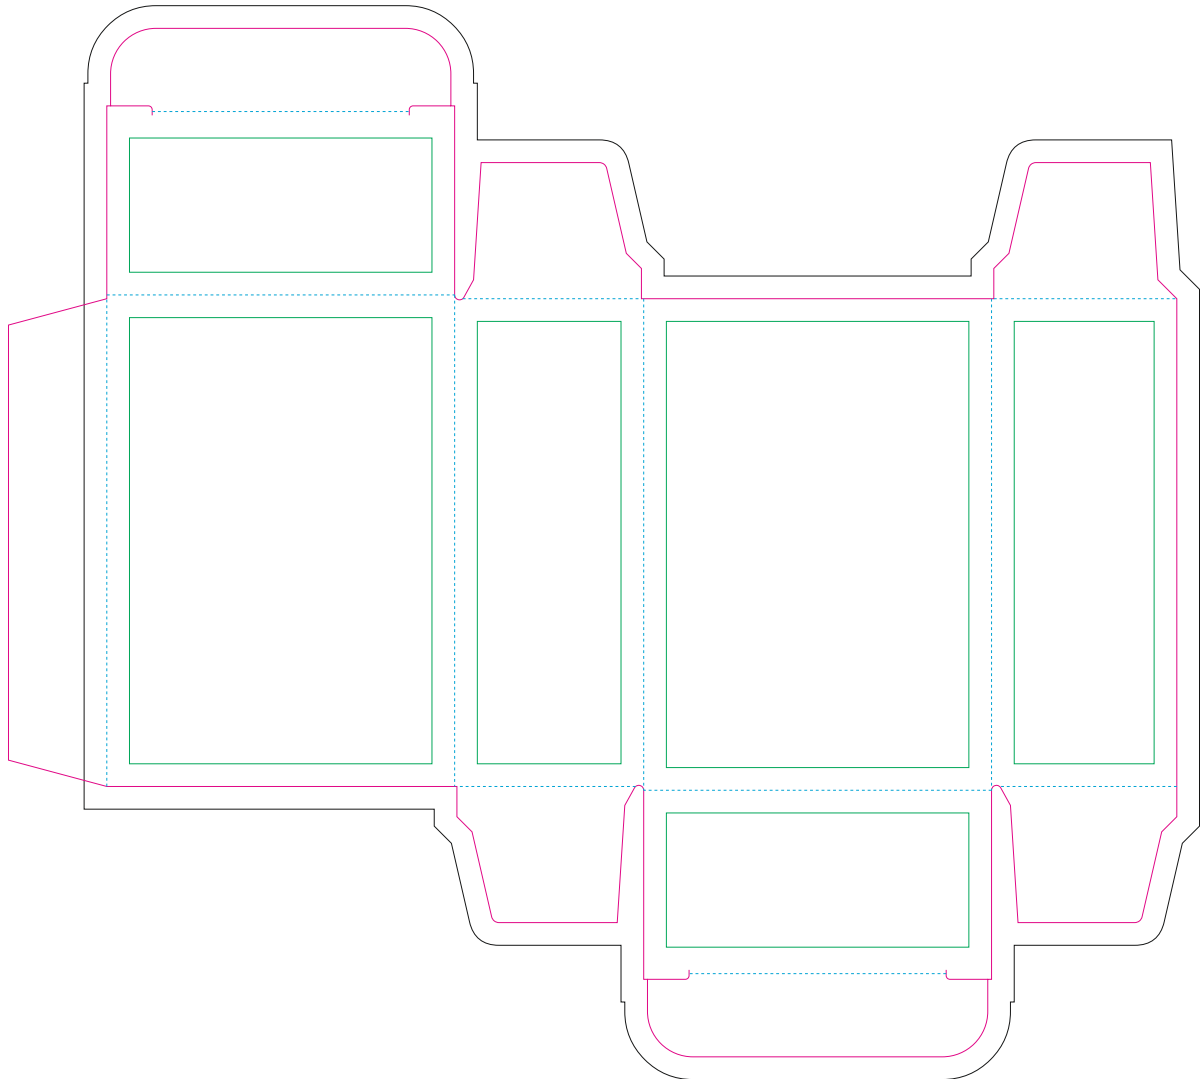

# Paperboard box

- Margin
- Edge of product
- Bleed limit 3-3 mm (background must fill it)
- - - - - Fold line

resolution: min. 300 DPI  
colours: CMYK  
formats: TIFF, PDF, EPS, AI, CDR

The green line indicates the area all non-background object-texts, logos, etc.  
The pink outline the maximum size of graphic visible on the product.  
The black line indicates the size of the required graphics including bleed.  
The blue line indicates the folding.