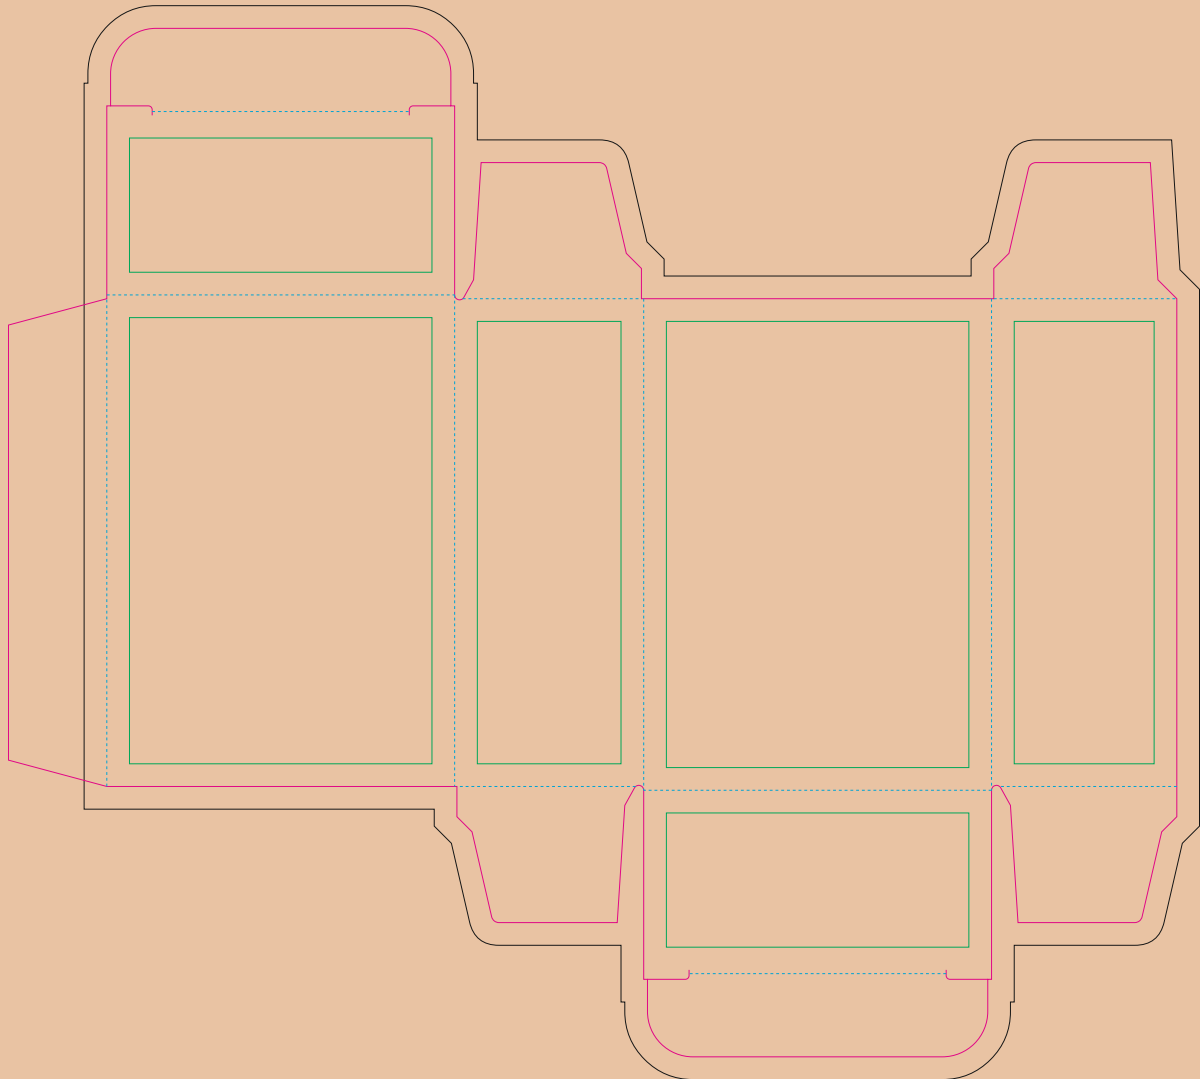

Kraft paperboard box

- Margin
- Edge of product
- Bleed limit 3-3 mm (background must fill it)
- - - - - Fold line

resolution: min. 300 DPI
colours: CMYK
formats: TIFF, PDF, EPS, AI, CDR

The green line indicates the area all non-background object-texts, logos, etc.
The pink outline the maximum size of graphic visible on the product.
The black line indicates the size of the required graphics including bleed.
The blue line indicates the folding.