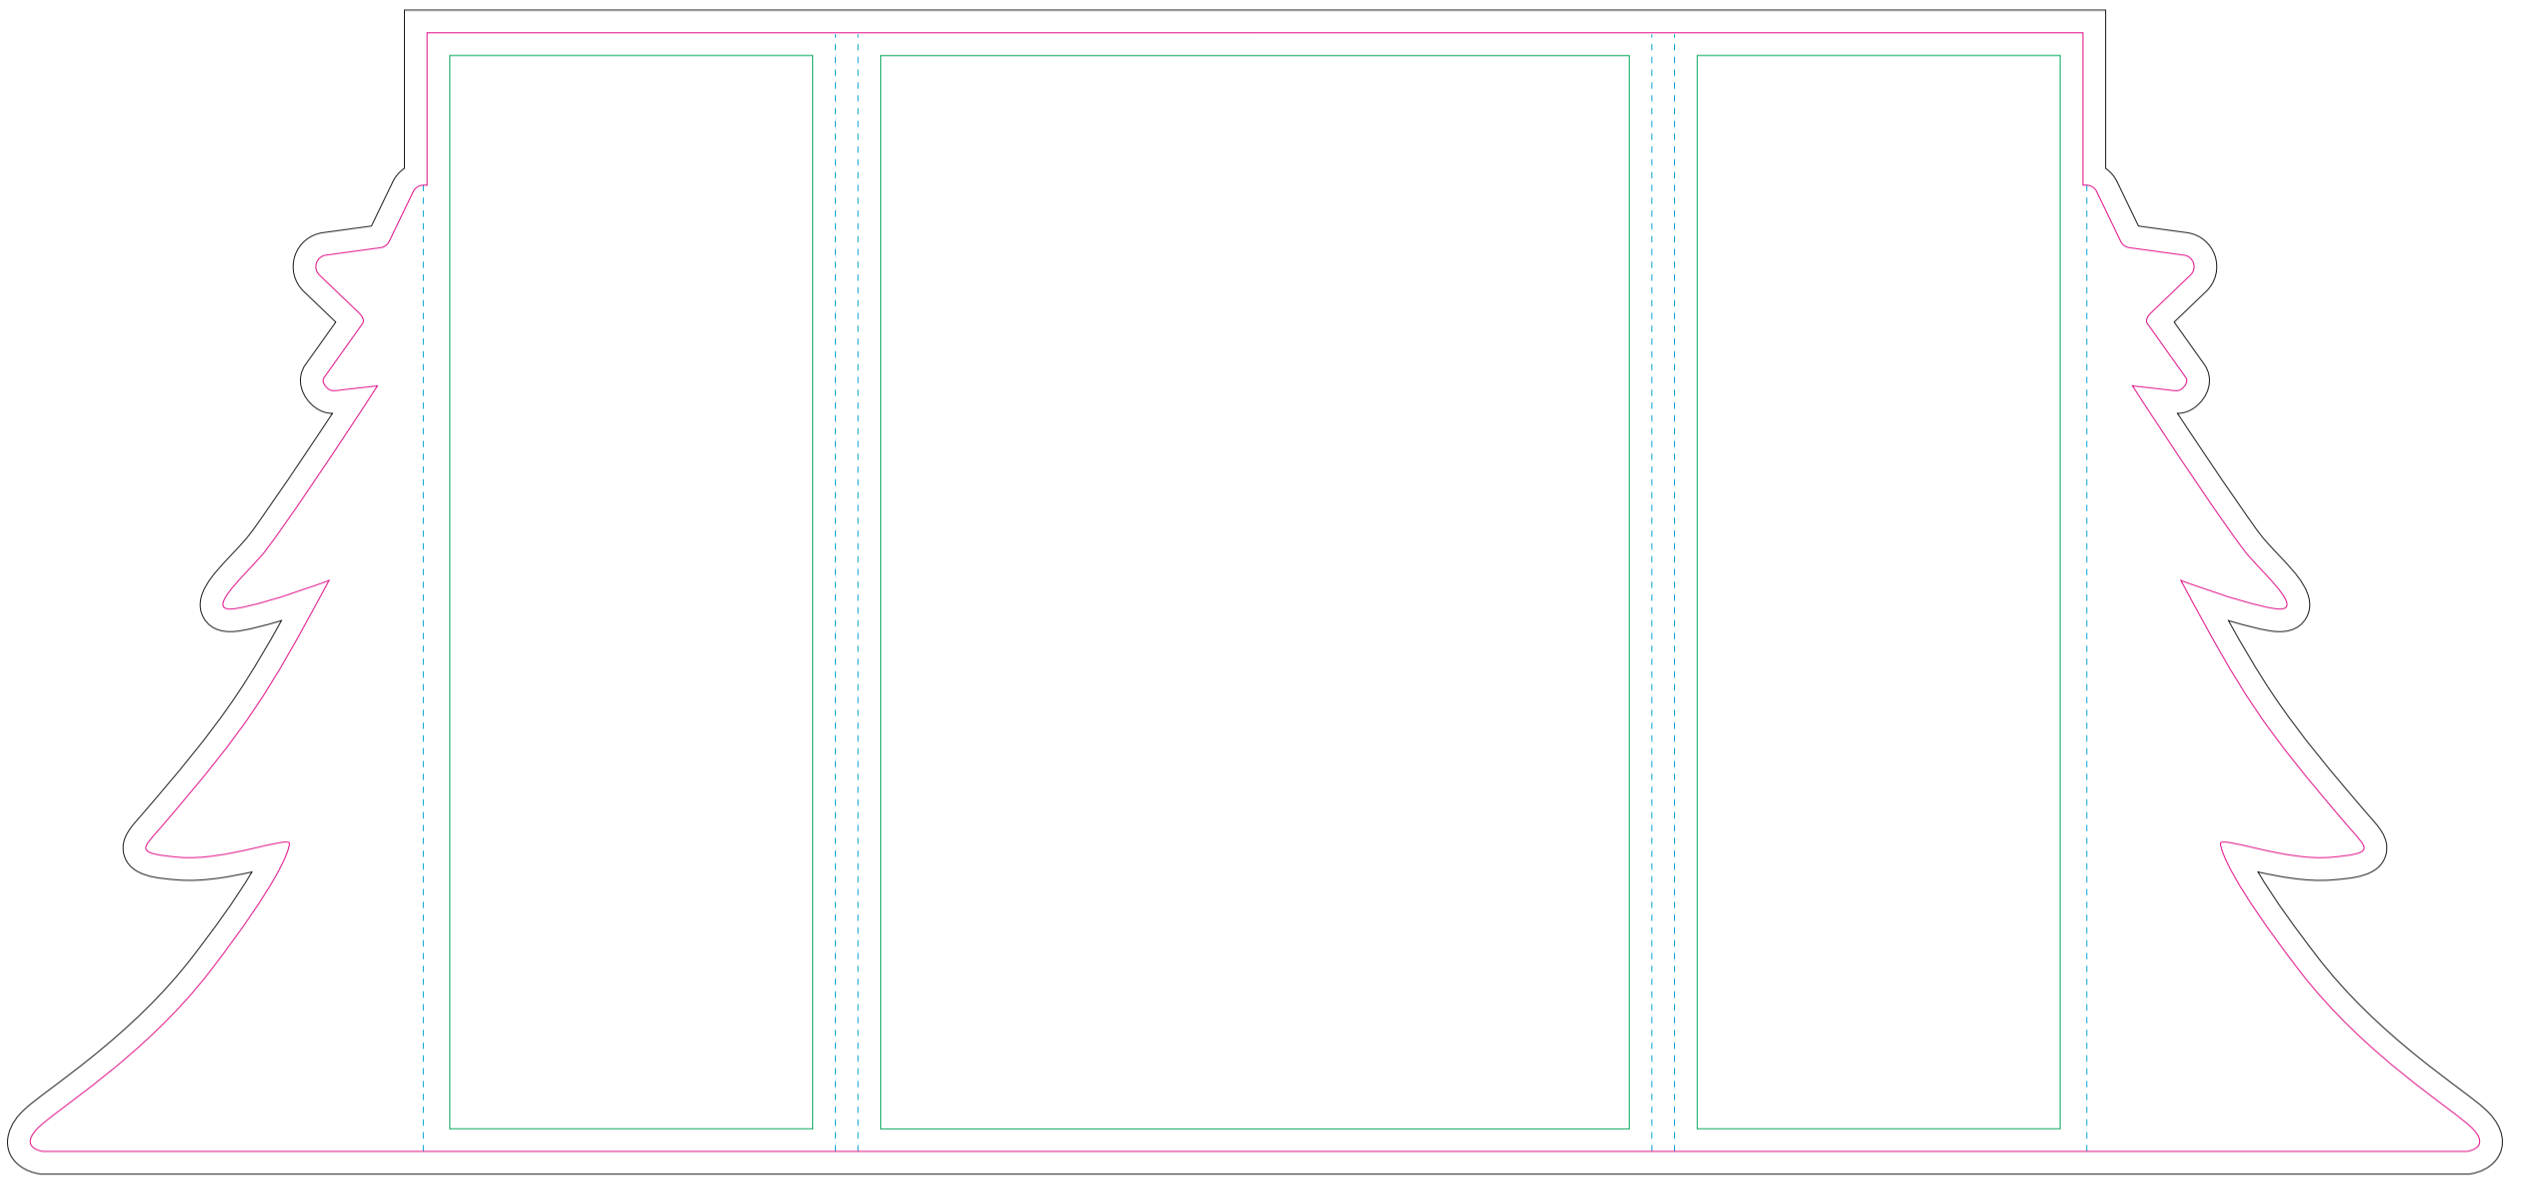

OUTSIDE

INSIDE

- Margin
- Edge of product
- Bleed limit 3-3 mm (background must fill it)
- - - - - Fold line
- Not visible part of graphics

resolution: min. 300 DPI
colours: CMYK
formats: TIFF, PDF, EPS, AI, CDR

The green line indicates the area all non-background object-texts, logos, etc.
The pink outline the maximum size of graphic visible on the product.
The black line indicates the size of the required graphics including bleed.
The blue dash line indicates the folding.