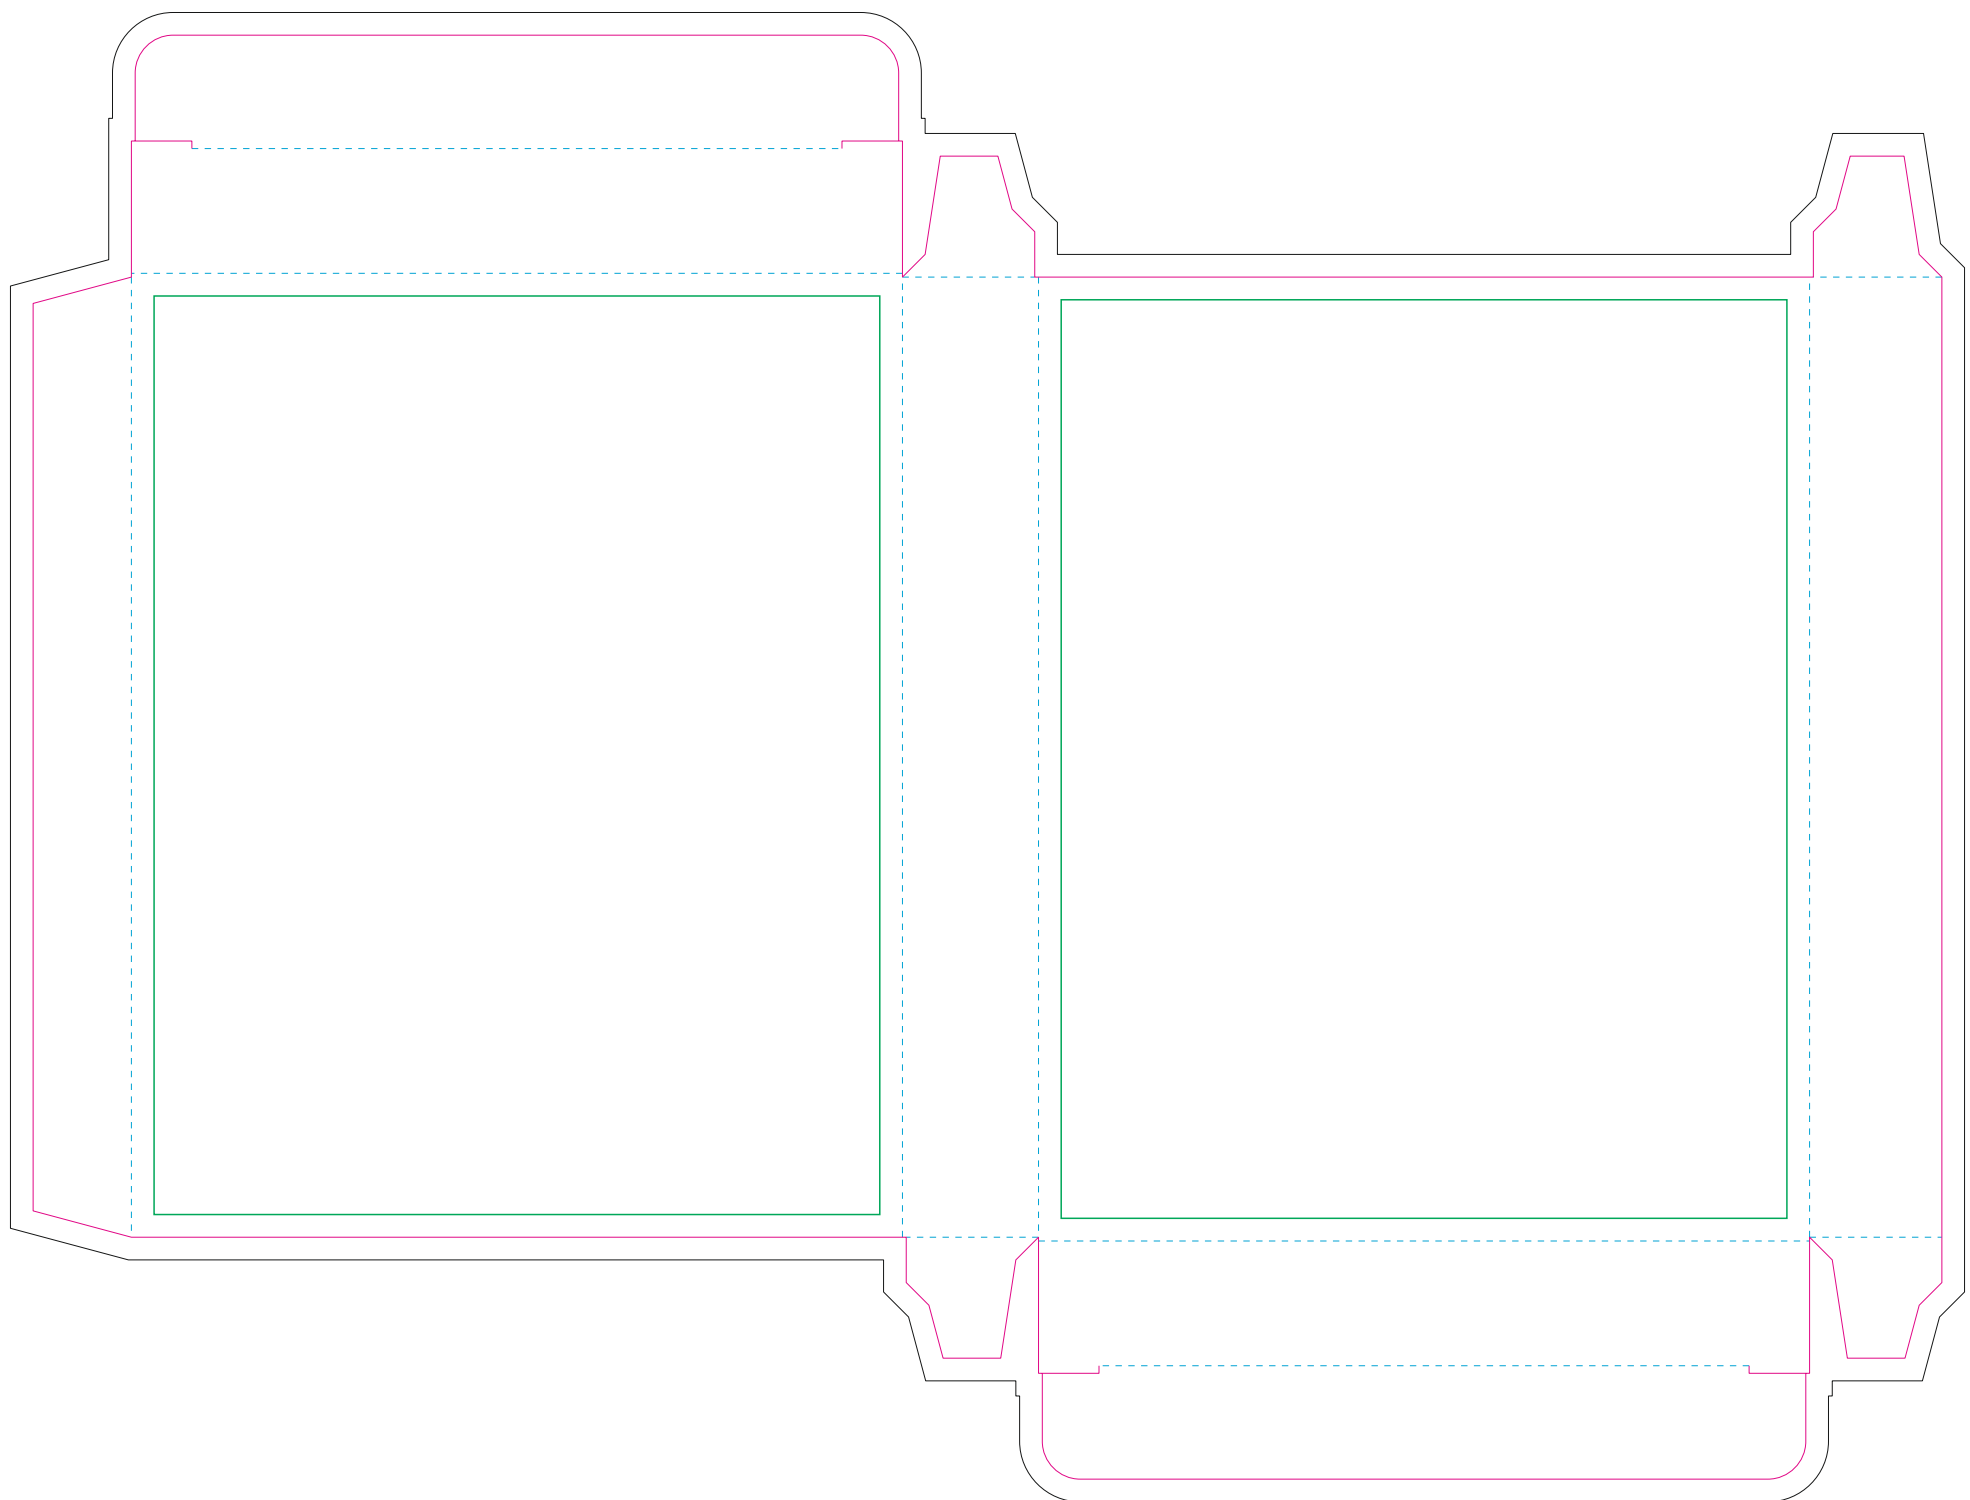

Paperboard box

- Margin
- Edge of product
- Bleed limit 3-3 mm (background must fill it)
- - - - - Fold line

resolution: min. 300 DPI
colours: CMYK
formats: TIFF, PDF, EPS, AI, CDR

The green line indicates the area all non-background object-texts, logos, etc.
The pink outline the maximum size of graphic visible on the product.
The black line indicates the size of the required graphics including bleed.
The blue line indicates the folding.