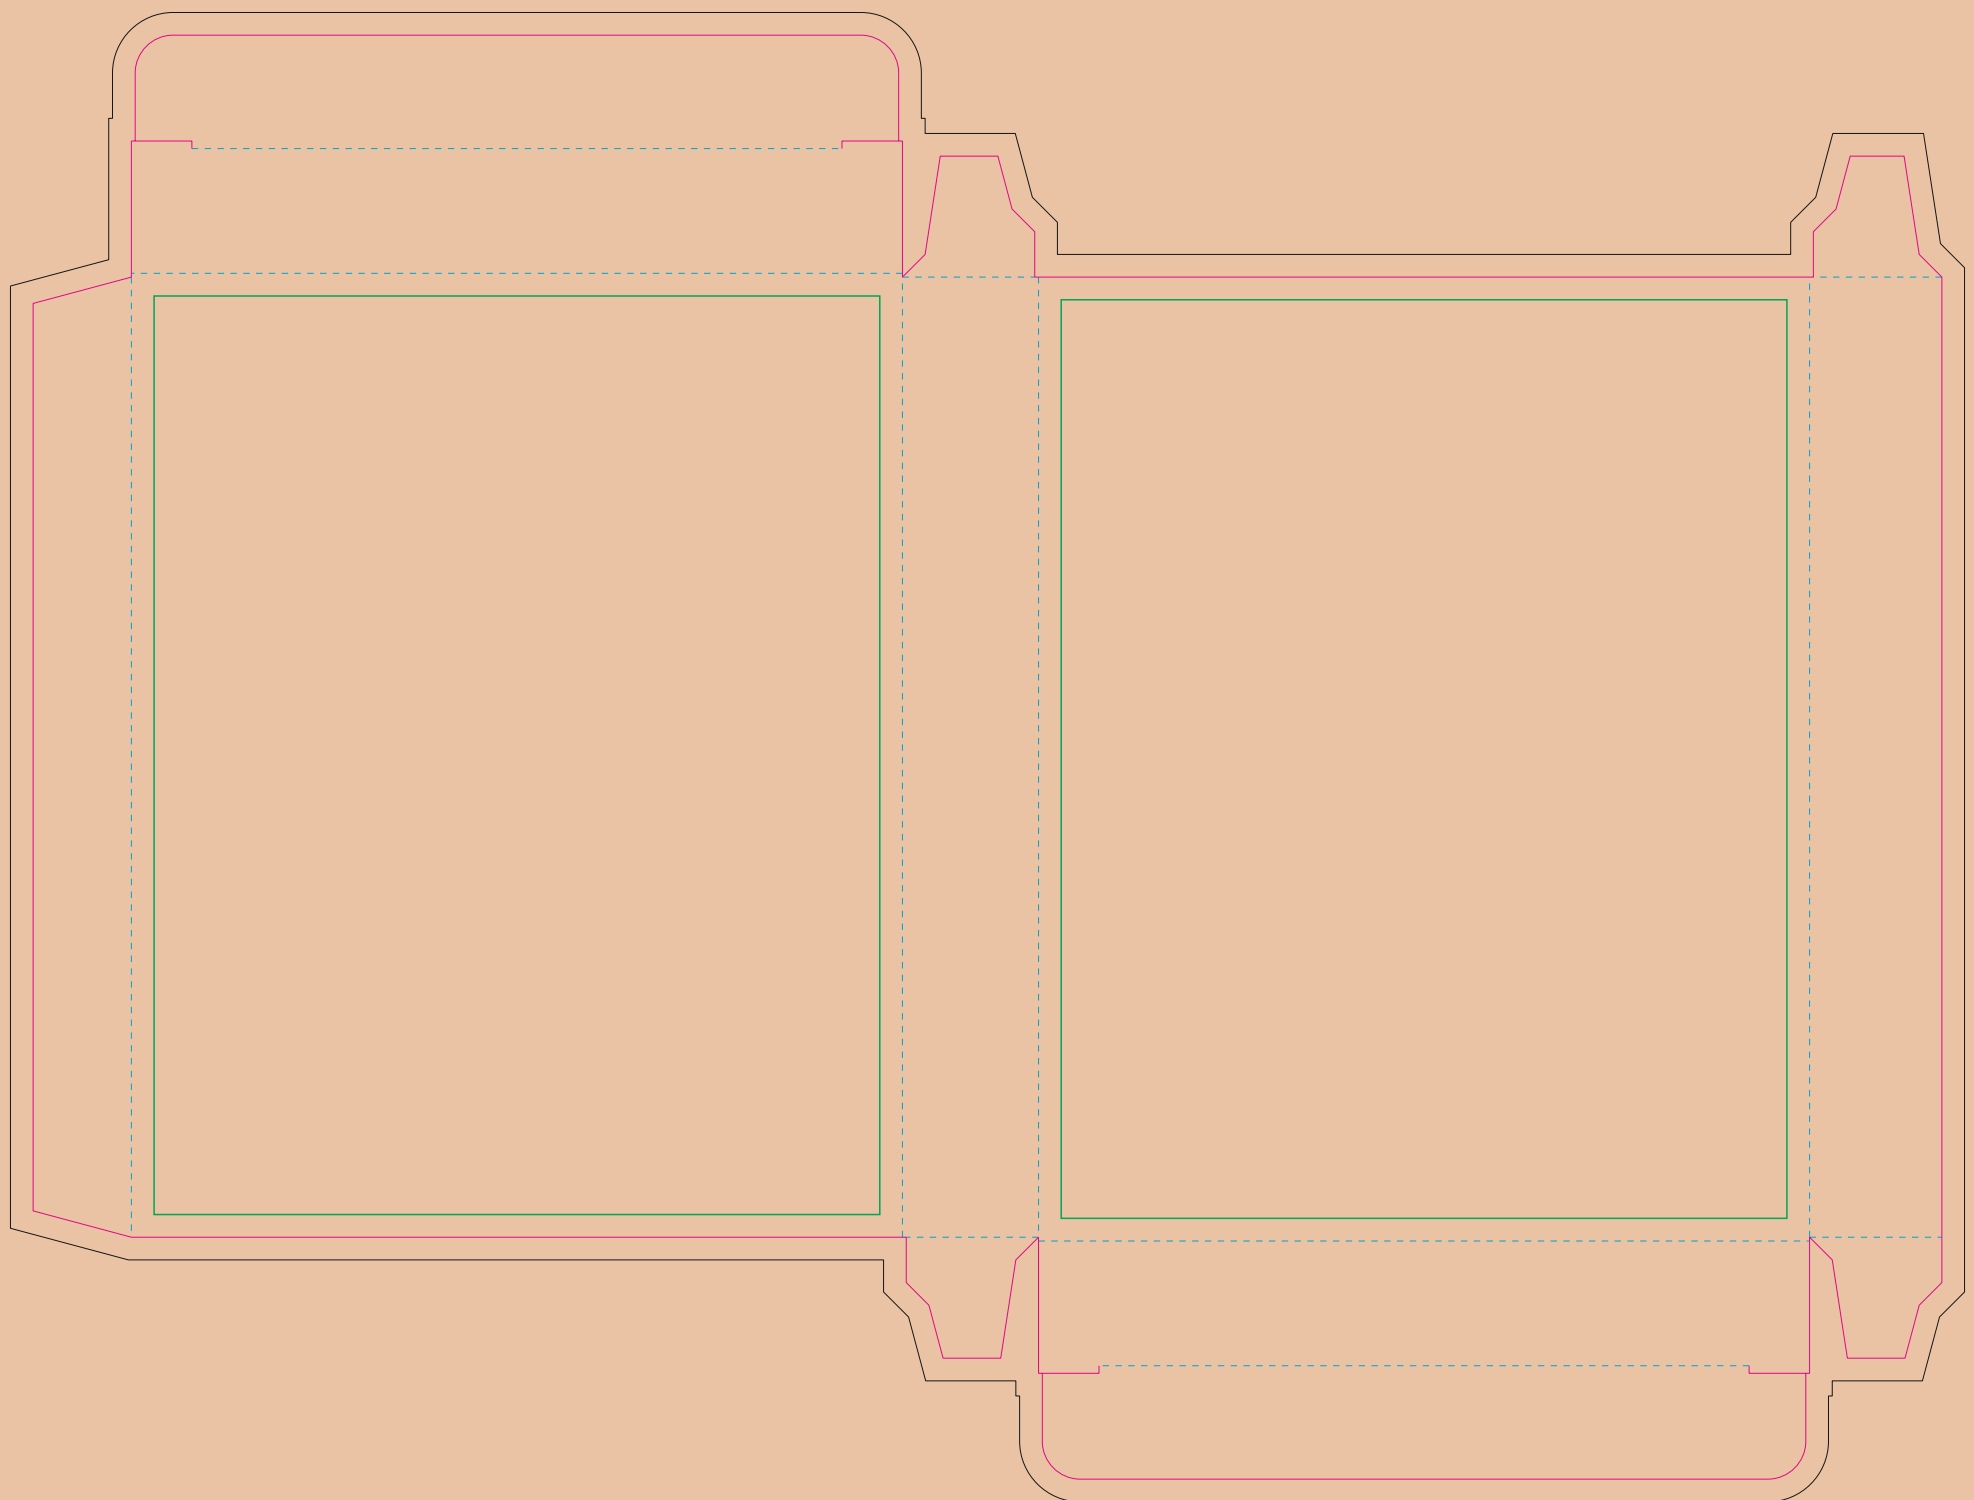

Kraft Paperboard box

- Margin
- Edge of product
- Bleed limit 3-3 mm (background must fill it)
- - - - - Fold line

resolution: min. 300 DPI
colours: CMYK
formats: TIFF, PDF, EPS, AI, CDR

The green line indicates the area all non-background object-texts, logos, etc.
The pink outline the maximum size of graphic visible on the product.
The black line indicates the size of the required graphics including bleed.
The blue line indicates the folding.