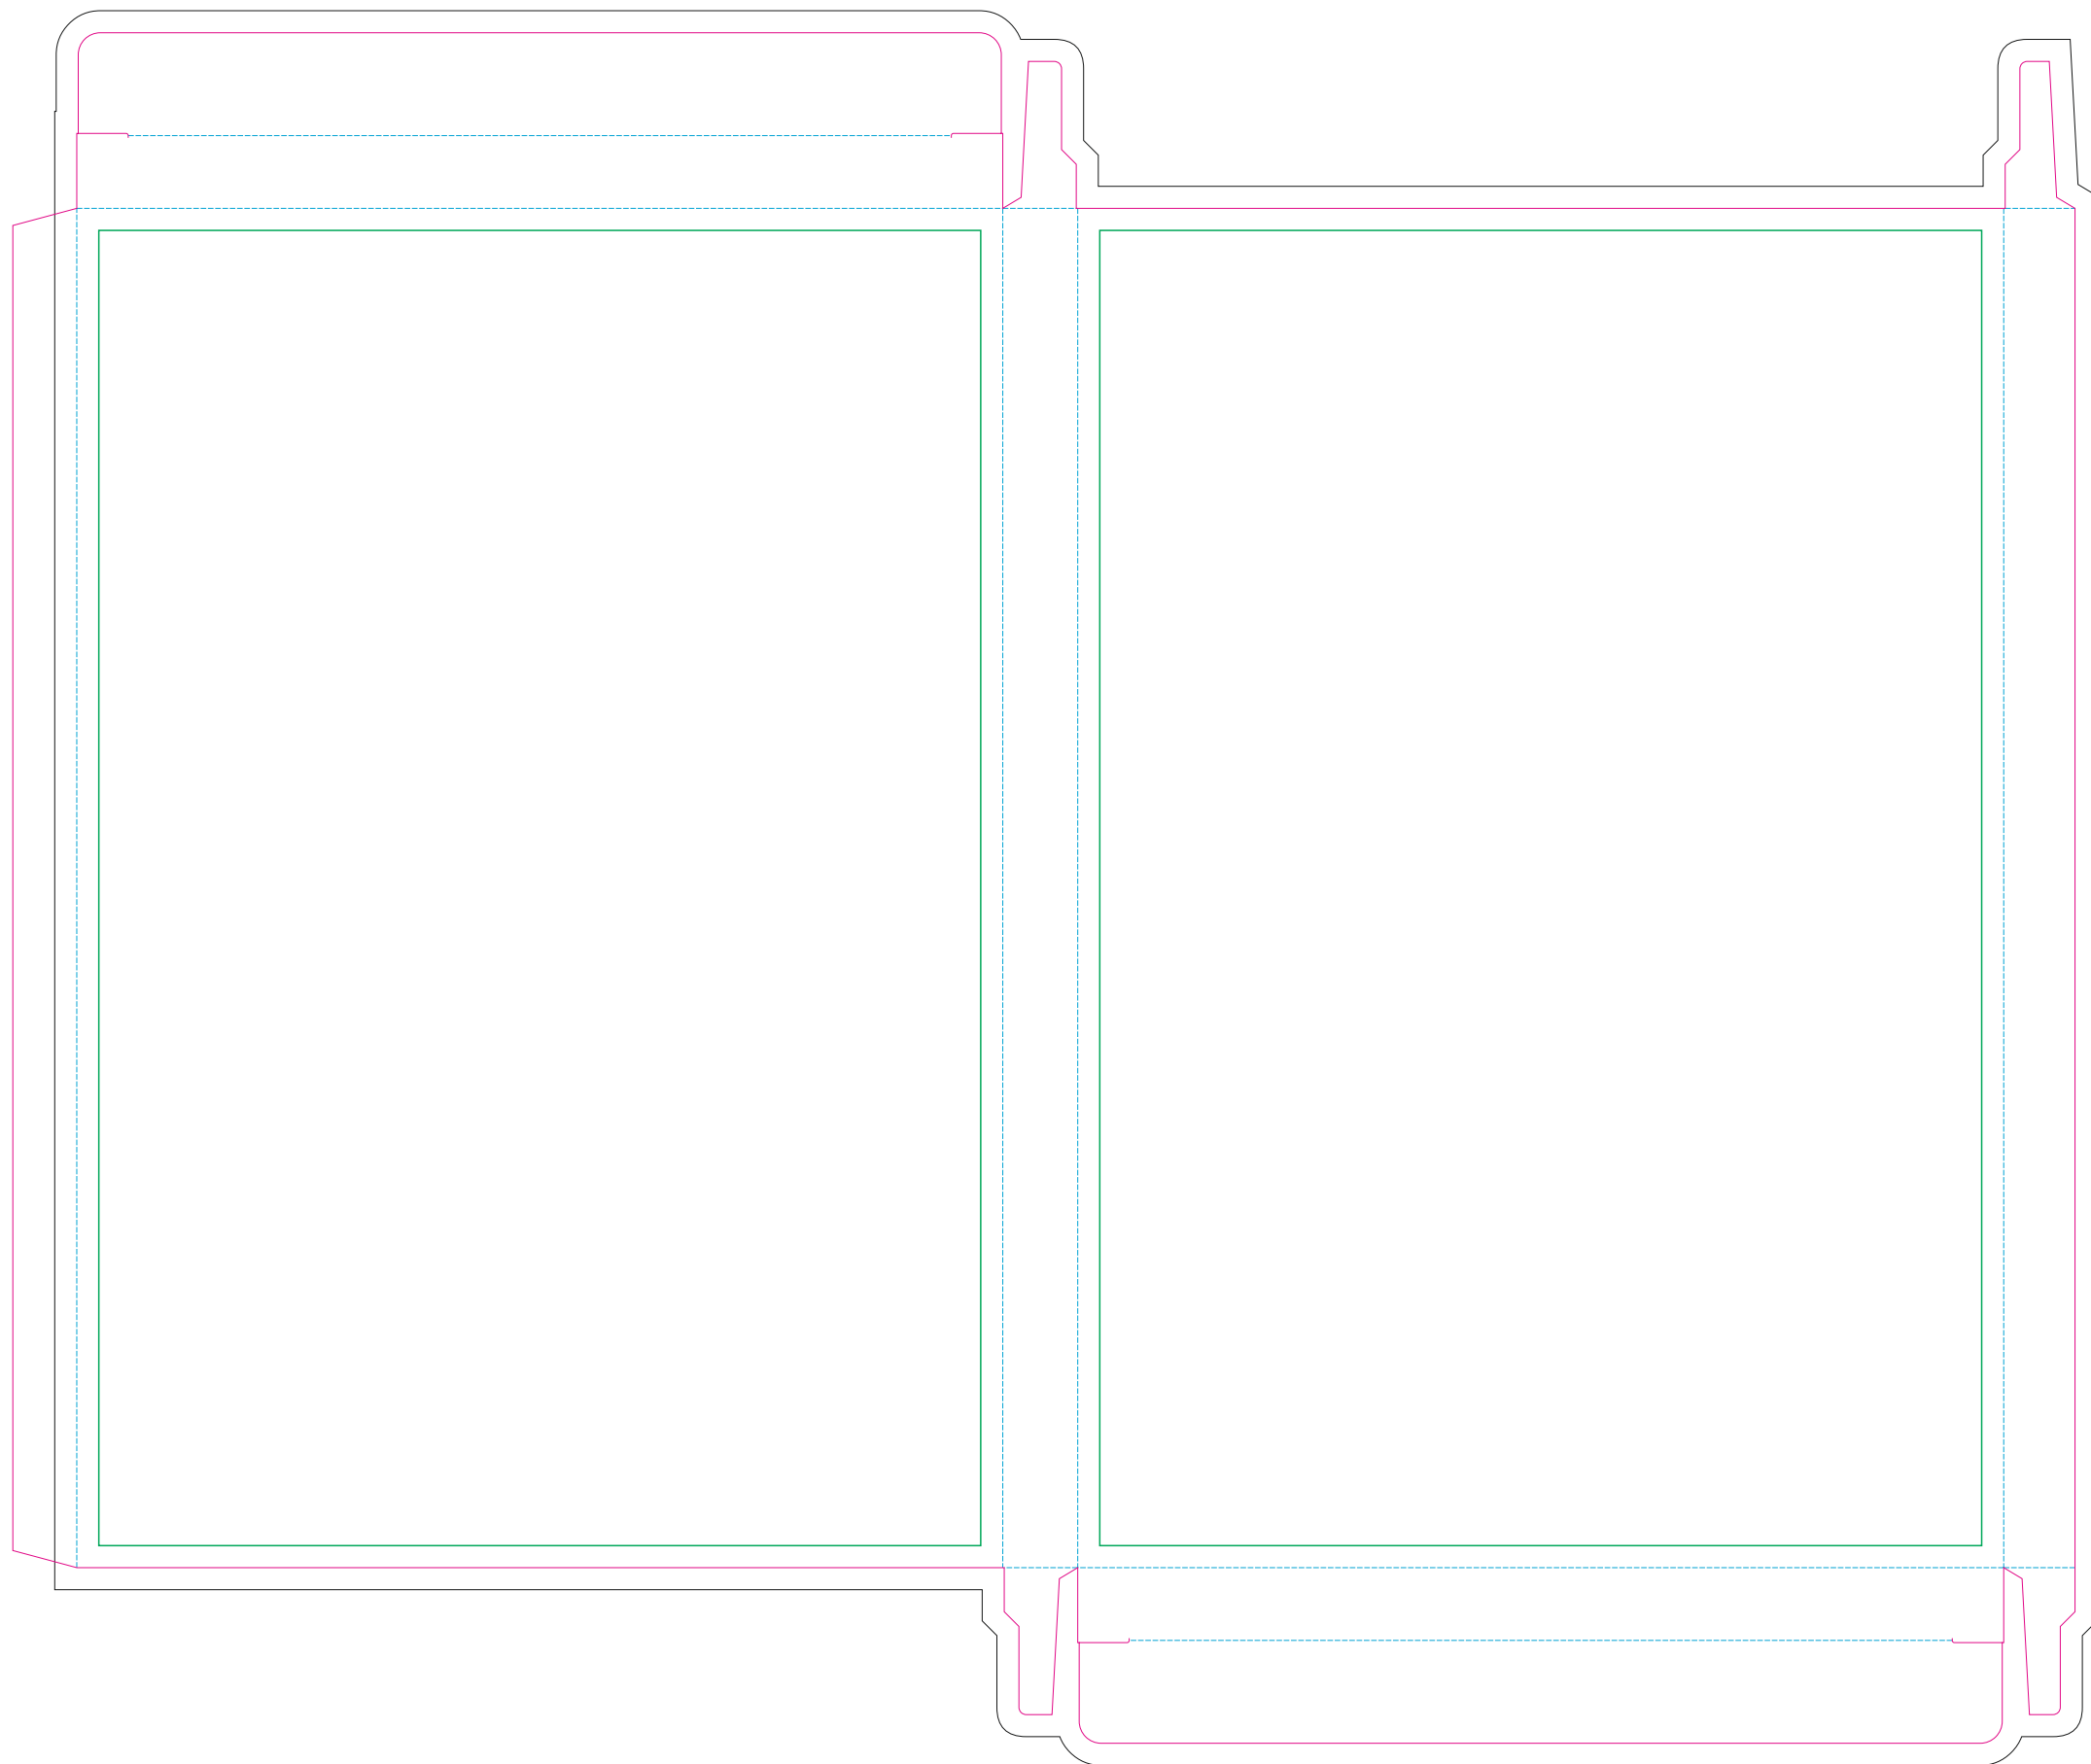

Paperboard box

- Margin
- Edge of product
- Bleed limit 5-5 mm (background must fill it)
- - - - - Fold line

resolution: min. 300DPI

colours: CMYK

formats: TIFF, PDF, EPS, AI, CDR

The green line indicates the area all non-background object - texts, logos, etc.

The pink outline the maximum size of graphic visible on the product.

The black line indicates the size of the required graphics including bleed.