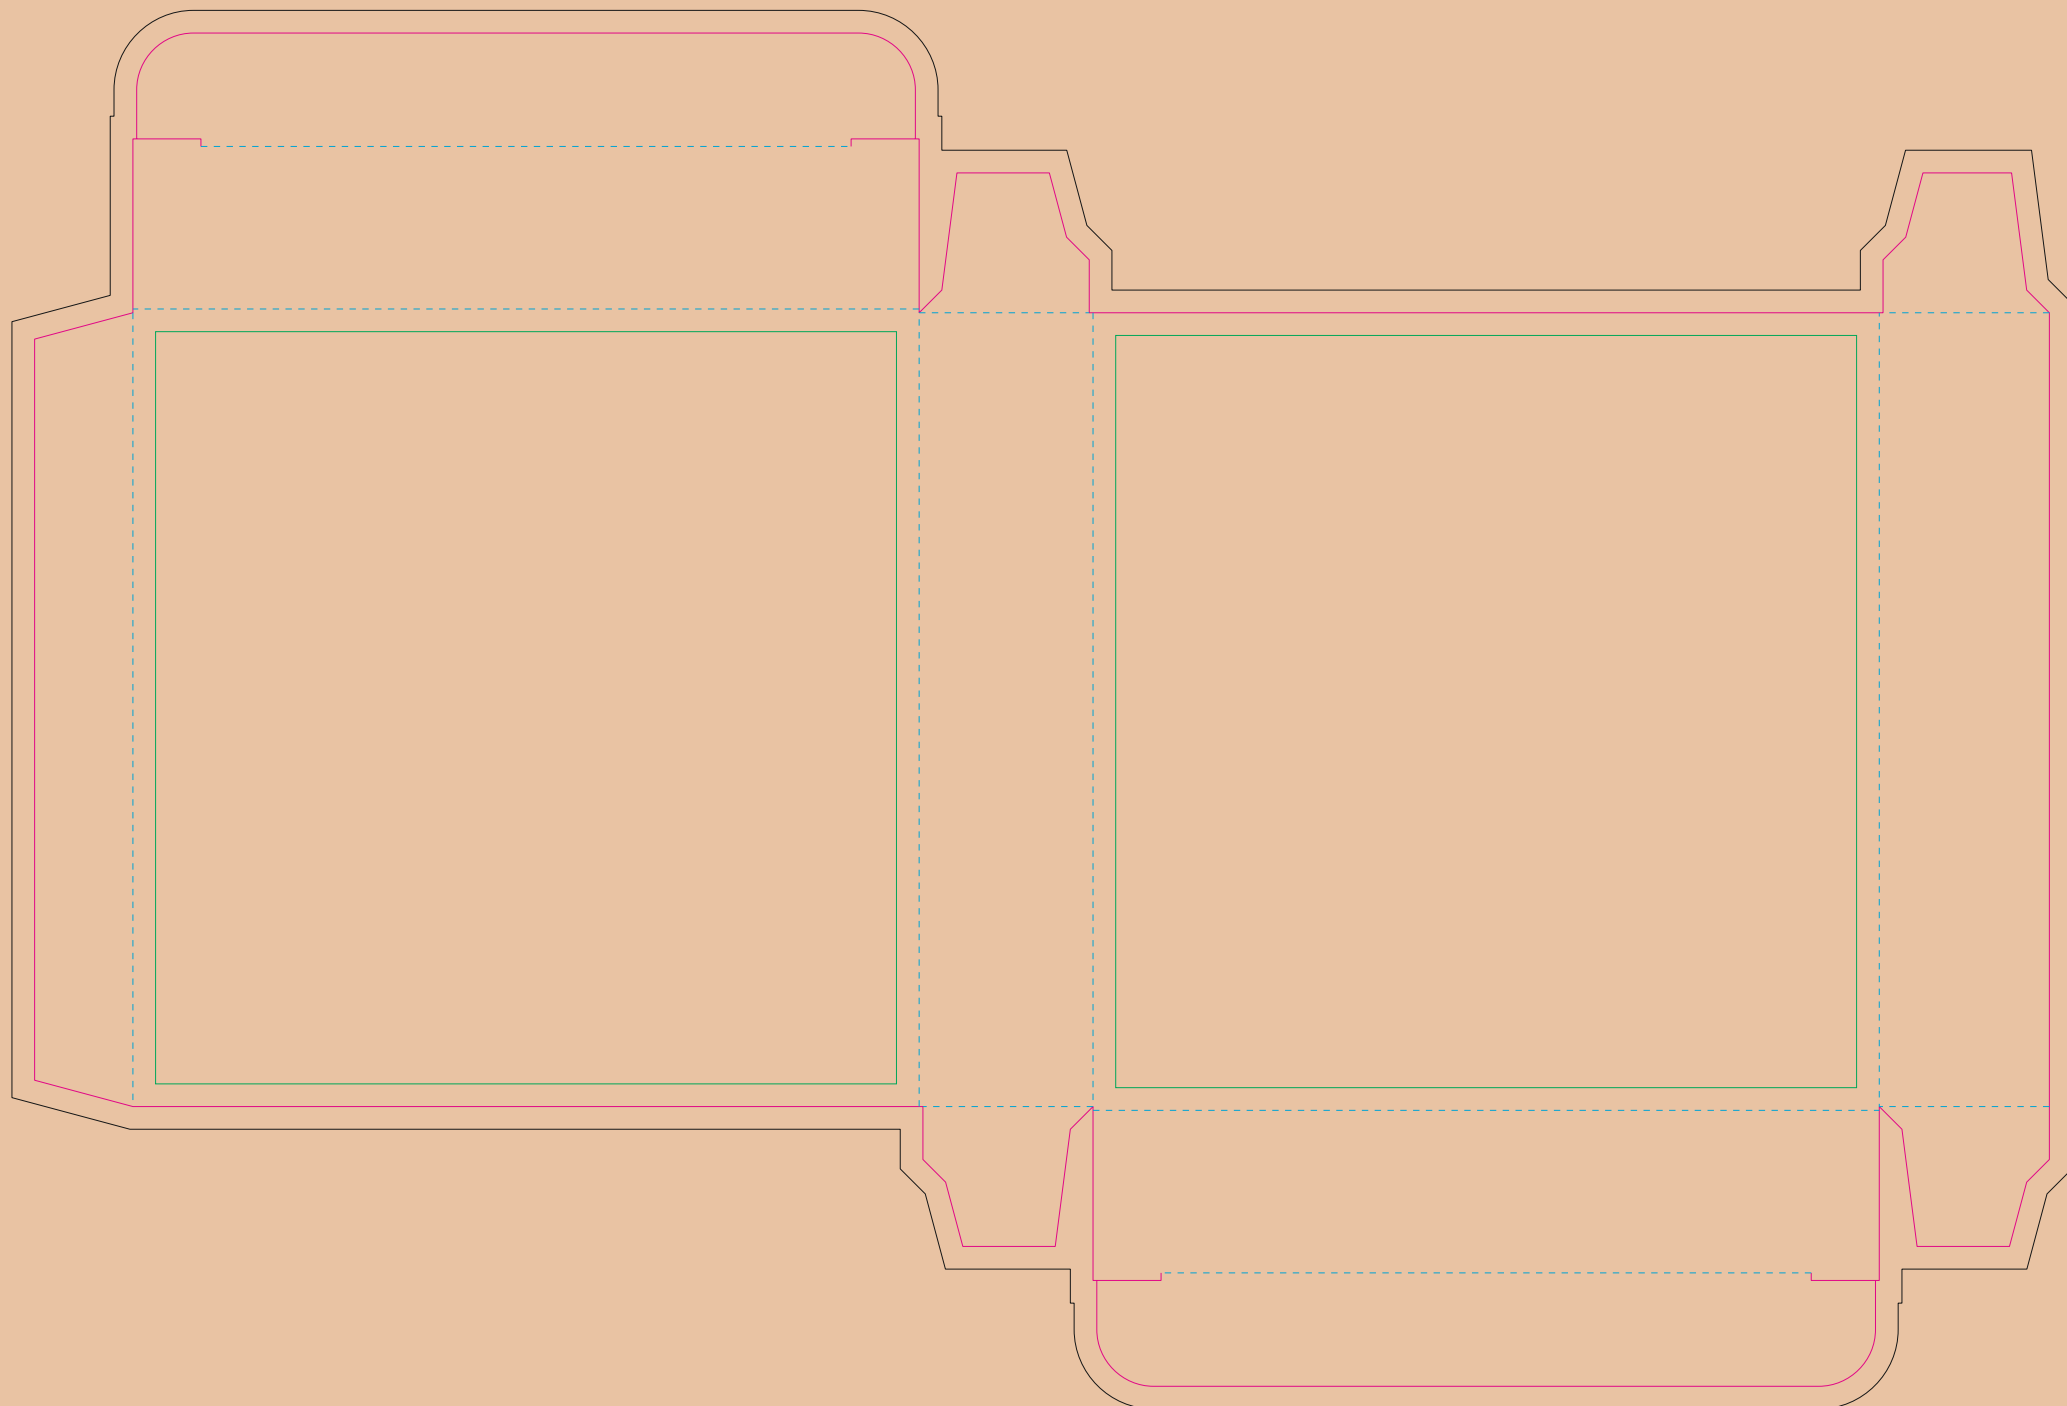

Kraft Paperboard box

- Margin
- Edge of product
- Bleed limit 3-3 mm (background must fill it)
- - - - - Fold line

resolution: min. 300 DPI
colours: CMYK
formats: TIFF, PDF, EPS, AI, CDR

The green line indicates the area all non-background object-texts, logos, etc.
The pink outline the maximum size of graphic visible on the product.
The black line indicates the size of the required graphics including bleed.
The blue line indicates the folding.