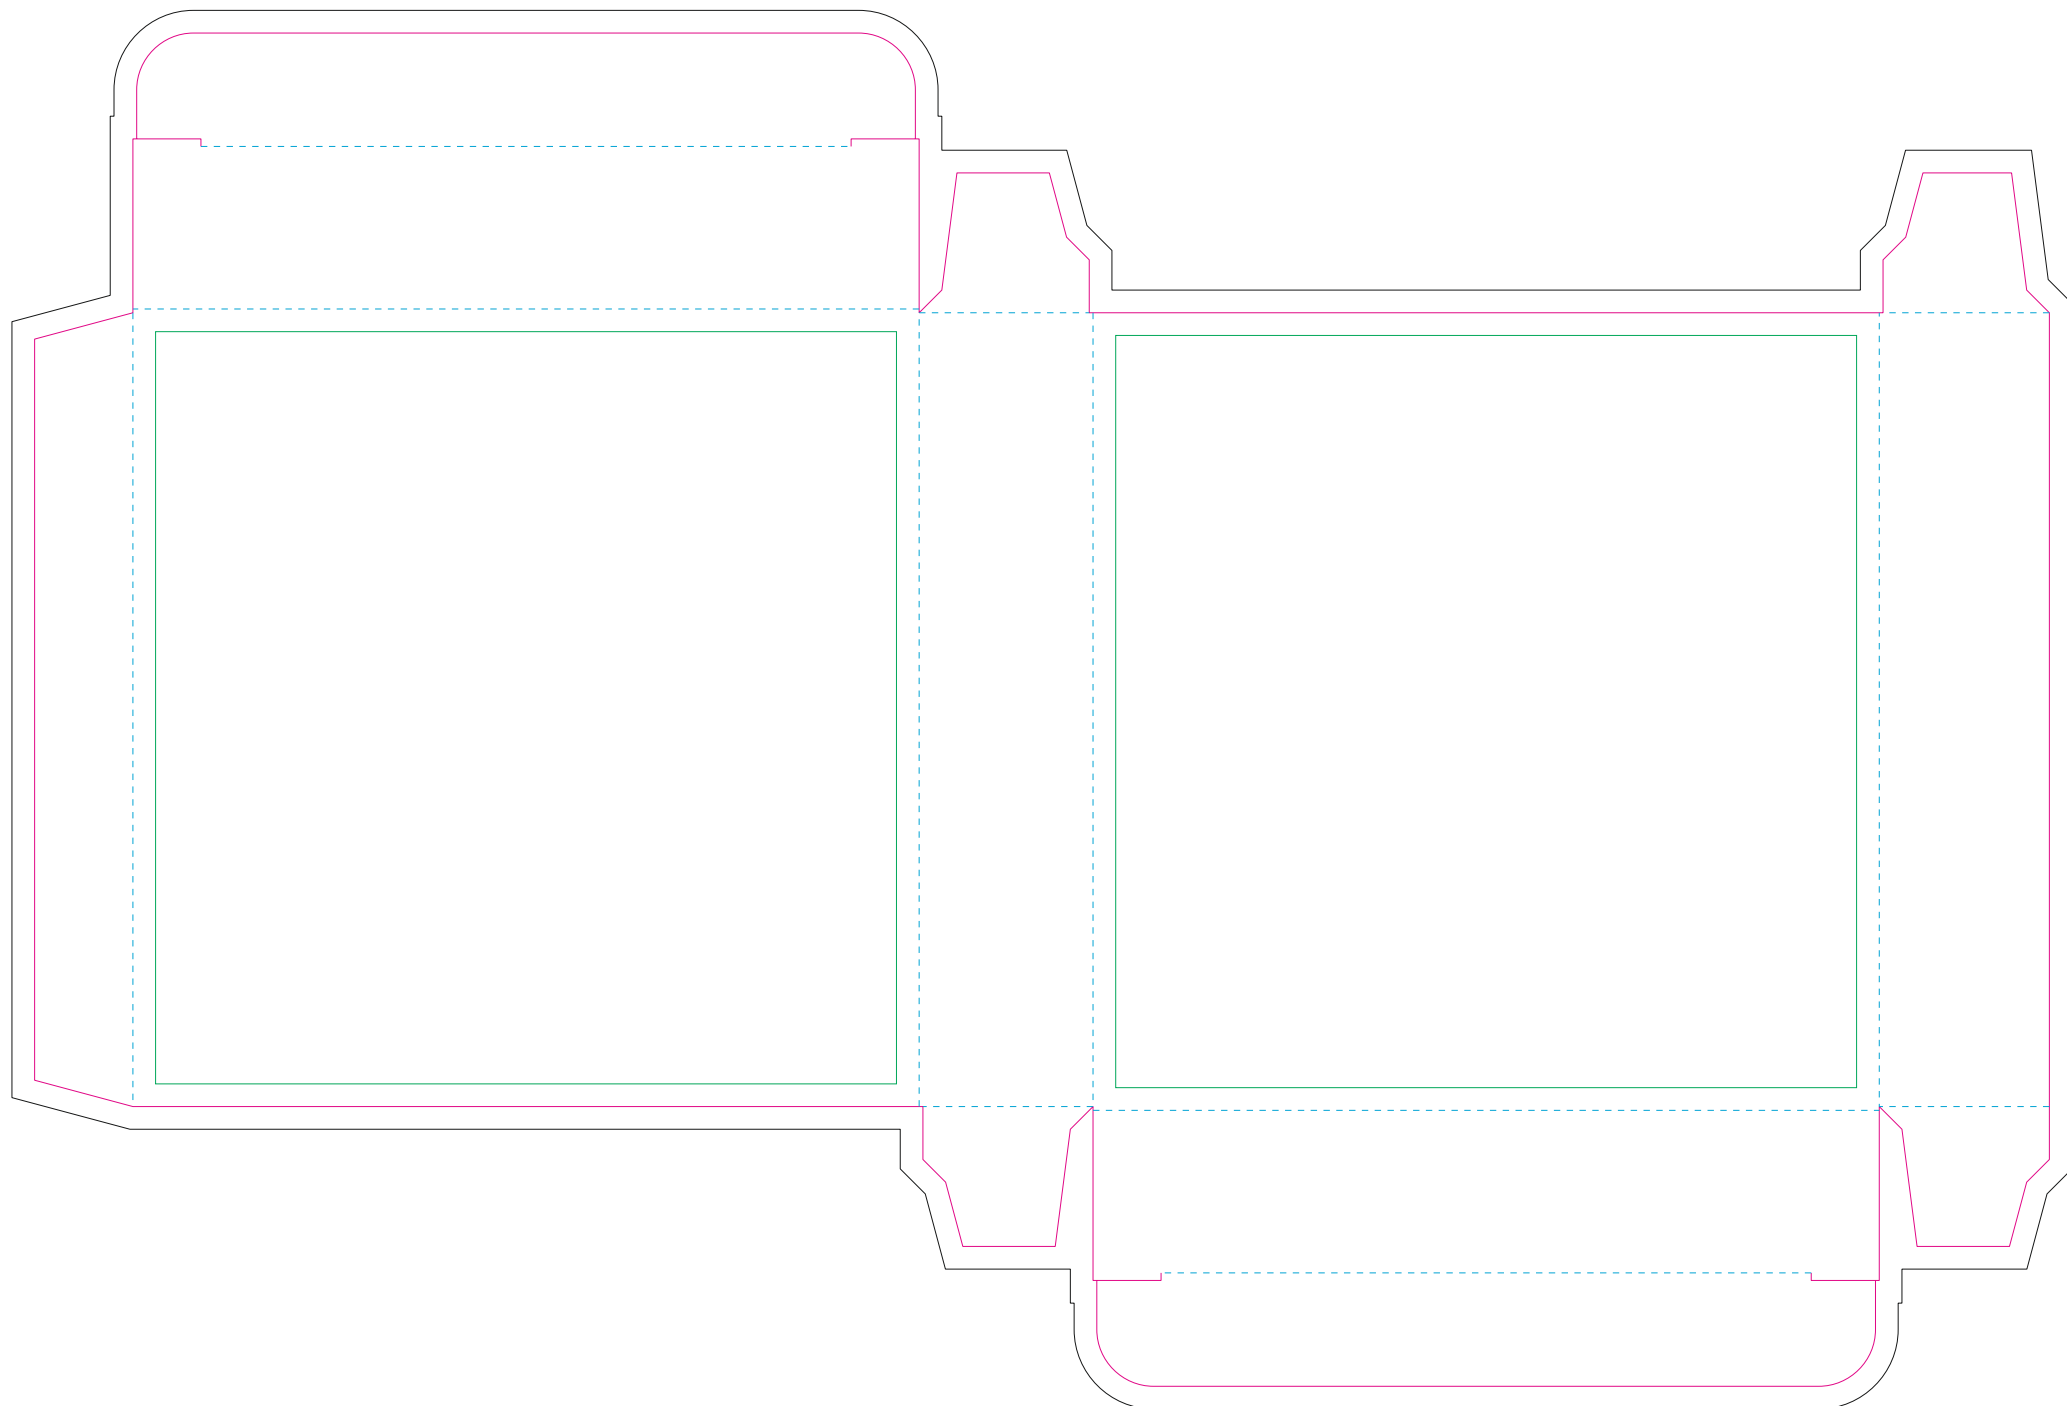

Paperboard box

- Margin
- Edge of product
- Bleed limit 3-3 mm (background must fill it)
- - - - - Fold line

resolution: min. 300 DPI
colours: CMYK
formats: TIFF, PDF, EPS, AI, CDR

The green line indicates the area all non-background object-texts, logos, etc.
The pink outline the maximum size of graphic visible on the product.
The black line indicates the size of the required graphics including bleed.
The blue line indicates the folding.