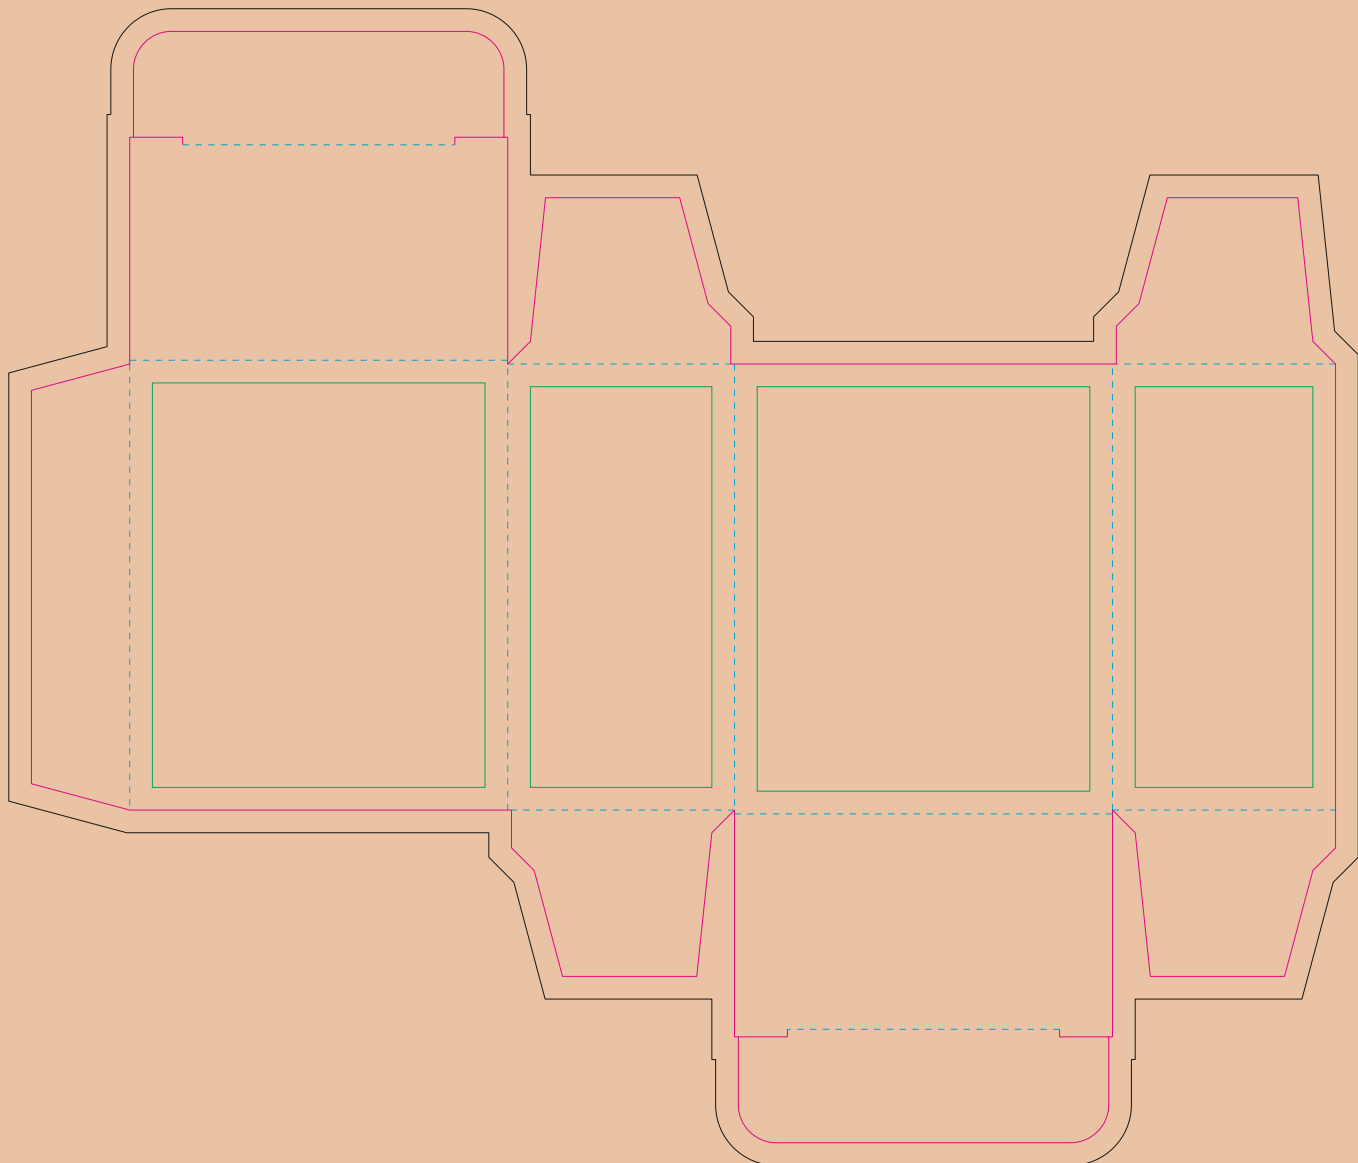

Kraft Paperboard box

- Margin
- Edge of product
- Bleed limit 3-3 mm (background must fill it)
- - - - - Fold line

resolution: min. 300 DPI
colours: CMYK
formats: TIFF, PDF, EPS, AI, CDR

The green line indicates the area all non-background object-texts, logos, etc.
The pink outline the maximum size of graphic visible on the product.
The black line indicates the size of the required graphics including bleed.
The blue line indicates the folding.