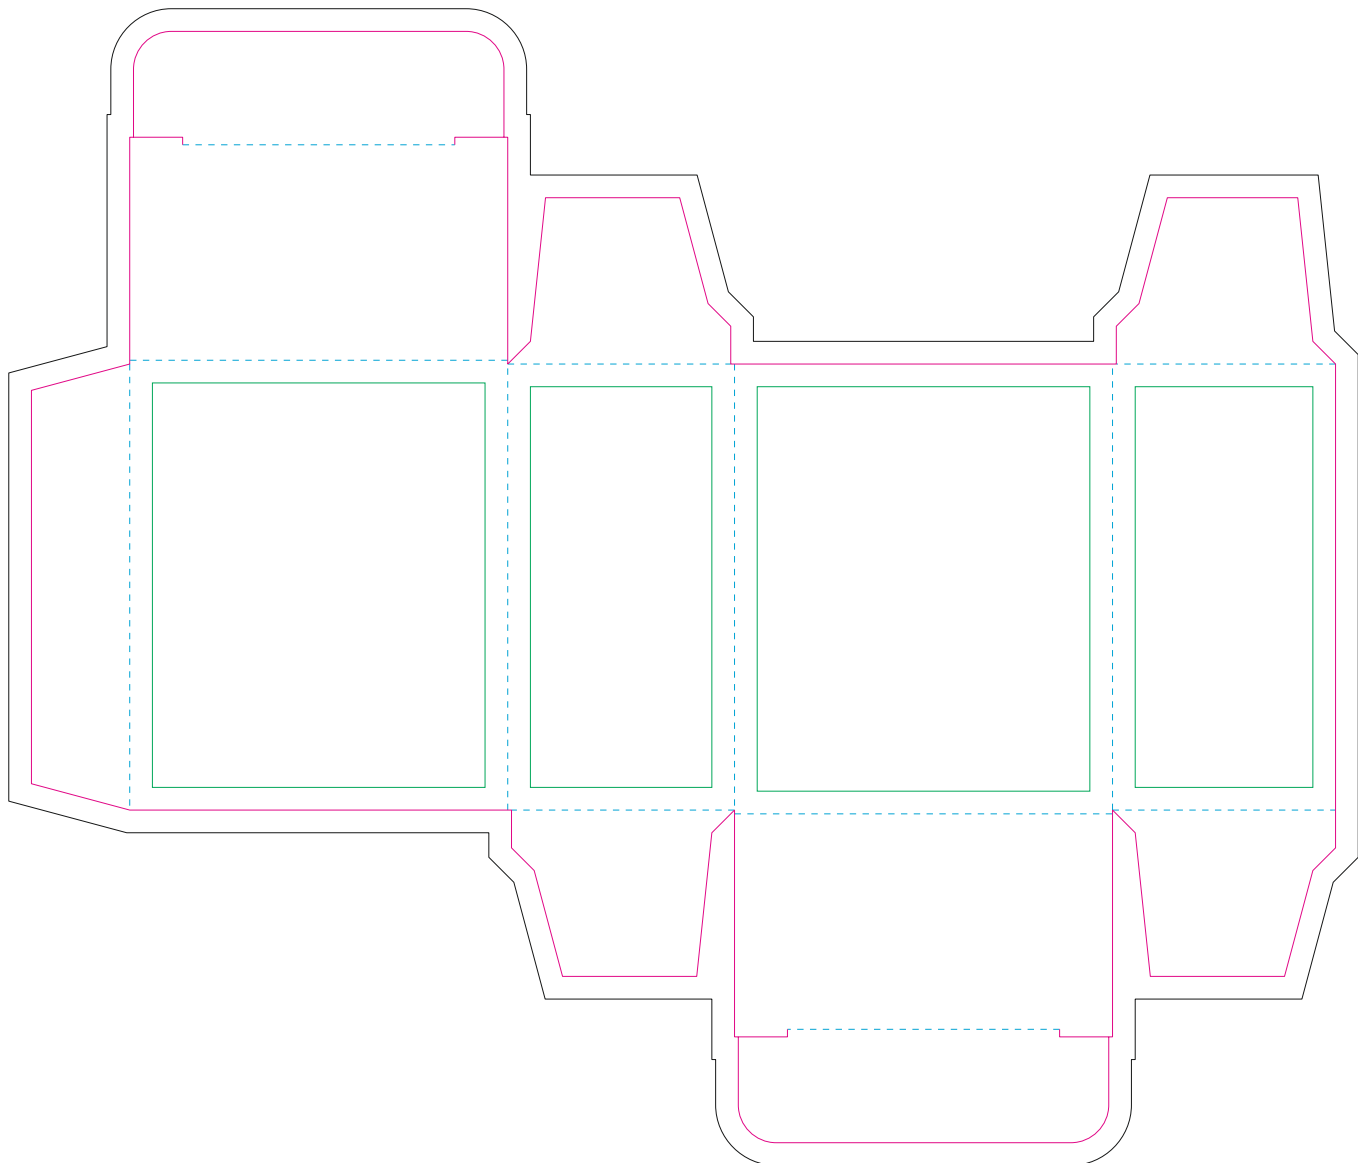

Paperboard box

- Margin
- Edge of product
- Bleed limit 3-3 mm (background must fill it)
- - - - - Fold line

resolution: min. 300 DPI
colours: CMYK
formats: TIFF, PDF, EPS, AI, CDR

The green line indicates the area all non-background object-texts, logos, etc.
The pink outline the maximum size of graphic visible on the product.
The black line indicates the size of the required graphics including bleed.
The blue line indicates the folding.