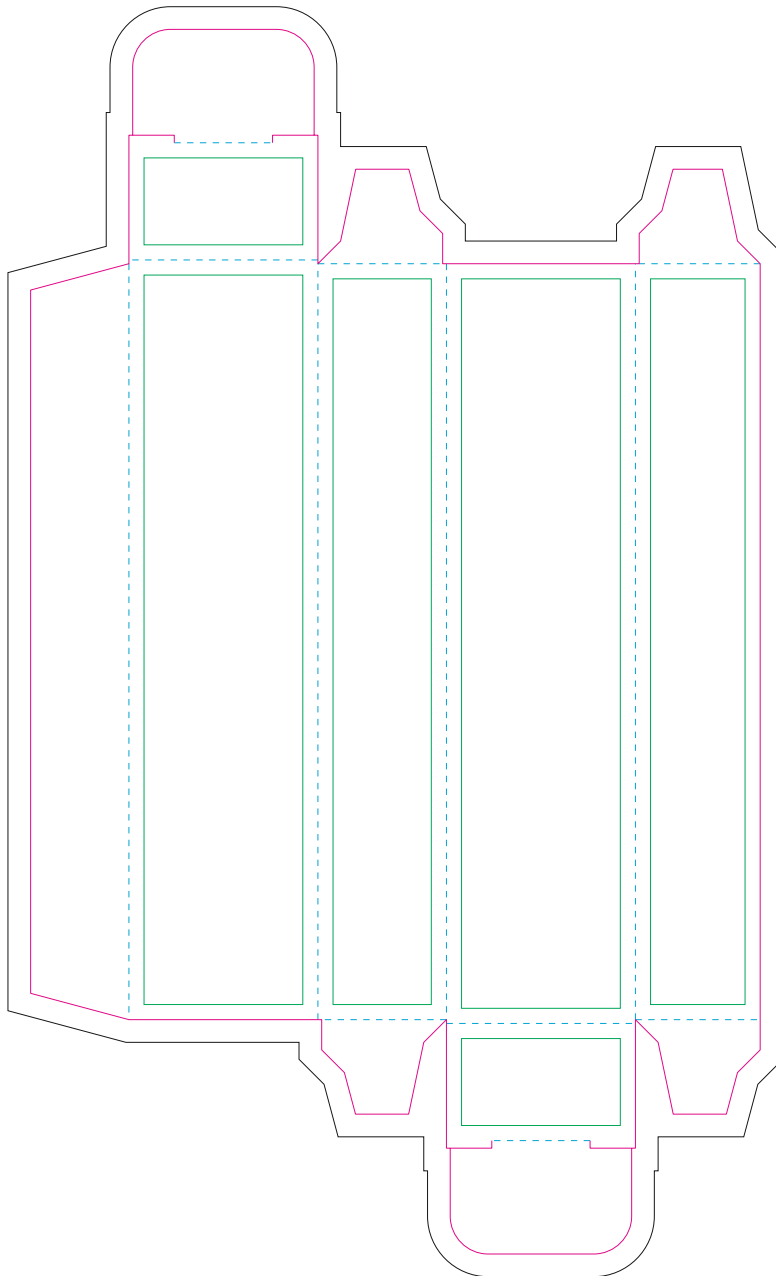

# Paperboard box

- Margin
- Edge of product
- Bleed limit 3-3 mm (background must fill it)
- - - - - Fold line

resolution: min. 300 DPI  
colours: CMYK  
formats: TIFF, PDF, EPS, AI, CDR

The green line indicates the area all non-background object-texts, logos, etc.  
The pink outline the maximum size of graphic visible on the product.  
The black line indicates the size of the required graphics including bleed.  
The blue line indicates the folding.