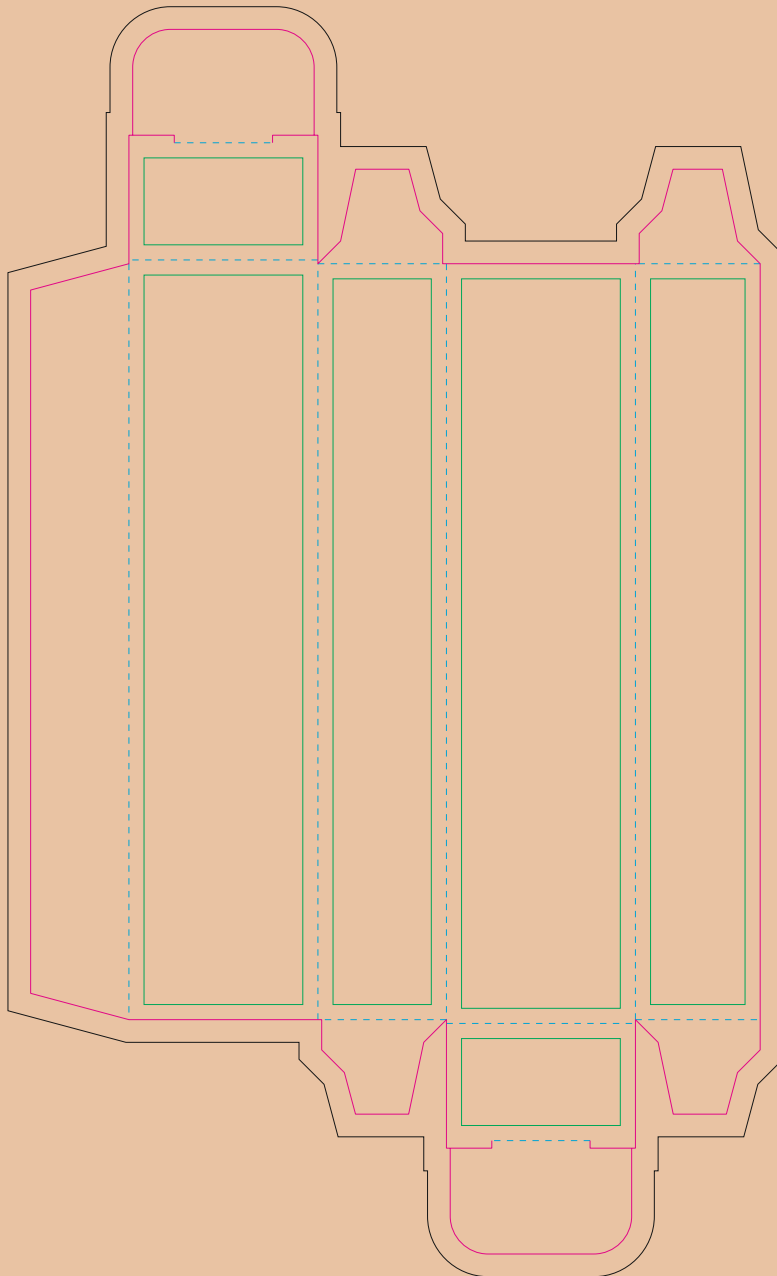

Kraft Paperboard box

- Margin
- Edge of product
- Bleed limit 3-3 mm (background must fill it)
- - - - - Fold line

resolution: min. 300 DPI
colours: CMYK
formats: TIFF, PDF, EPS, AI, CDR

The green line indicates the area all non-background object-texts, logos, etc.
The pink outline the maximum size of graphic visible on the product.
The black line indicates the size of the required graphics including bleed.
The blue line indicates the folding.