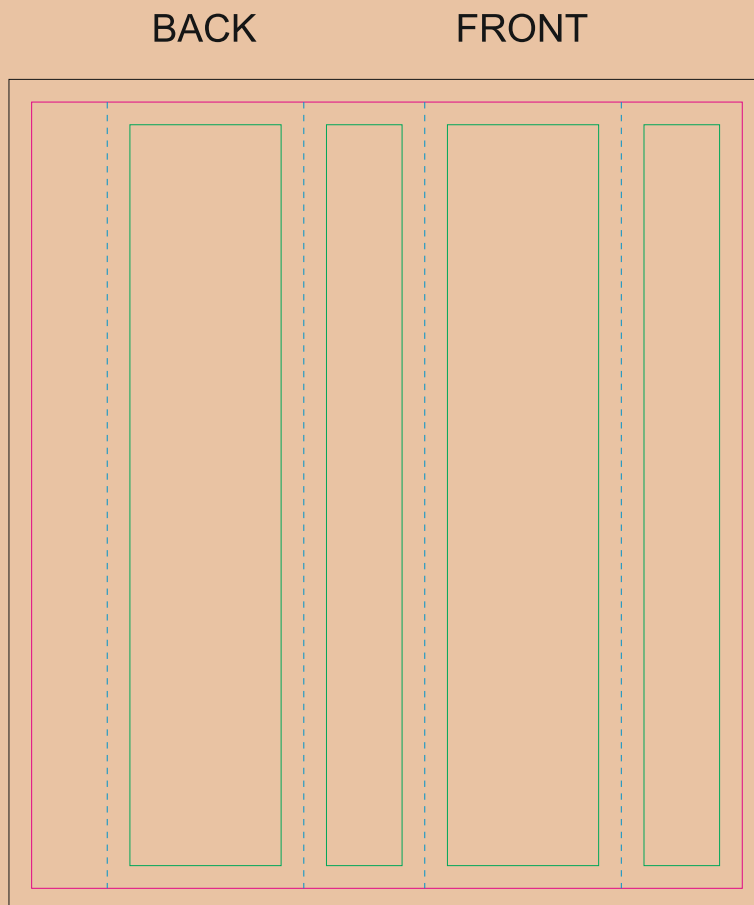

The size of the paper sleeve is for reference only as product packaging size may vary.

## Kraft paper sleeve

- Margin
- Edge of product
- Bleed limit 3-3 mm (background must fill it)
- - - - - Fold line

resolution: min. 300 DPI  
colours: CMYK  
formats: TIFF, PDF, EPS, AI, CDR

The green line indicates the area all non-background object-texts, logos, etc.  
The pink outline the maximum size of graphic visible on the product.  
The black line indicates the size of the required graphics including bleed.  
The blue line indicates the folding.