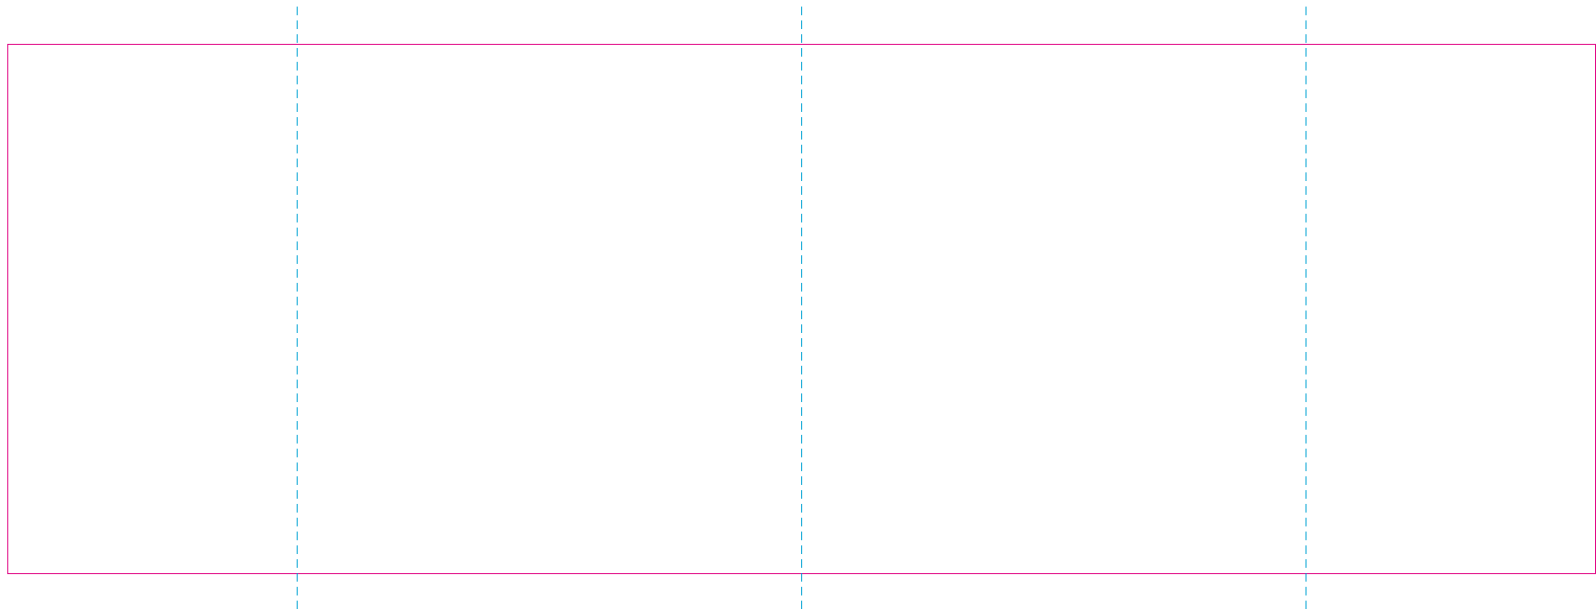

RS

— Edge of graphics

- - - centerlines

file format: vector

colours: in one color

formats: PDF, EPS, AI, CDR

The pink outline the maximum size of graphic visible on the product.

The blue dash line indicates the center line of the left, right and middle side of object.