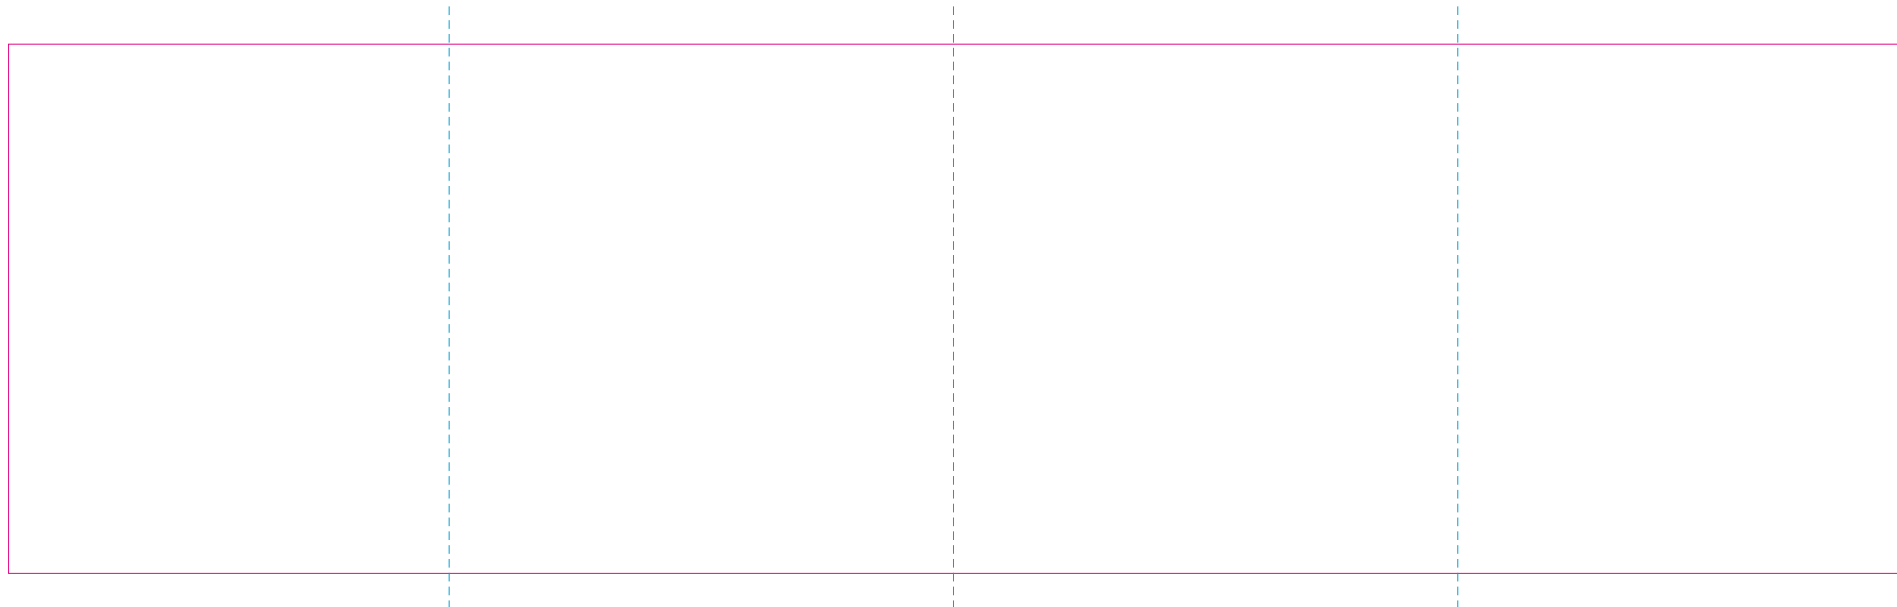

RUV

— Edge of graphics

- - - centerlines

file format: vector

colours: in one color

formats: PDF, EPS, AI, CDR

The pink outline the maximum size of graphic visible on the product.

The blue dash line indicates the center line of the left, right and middle side of object.