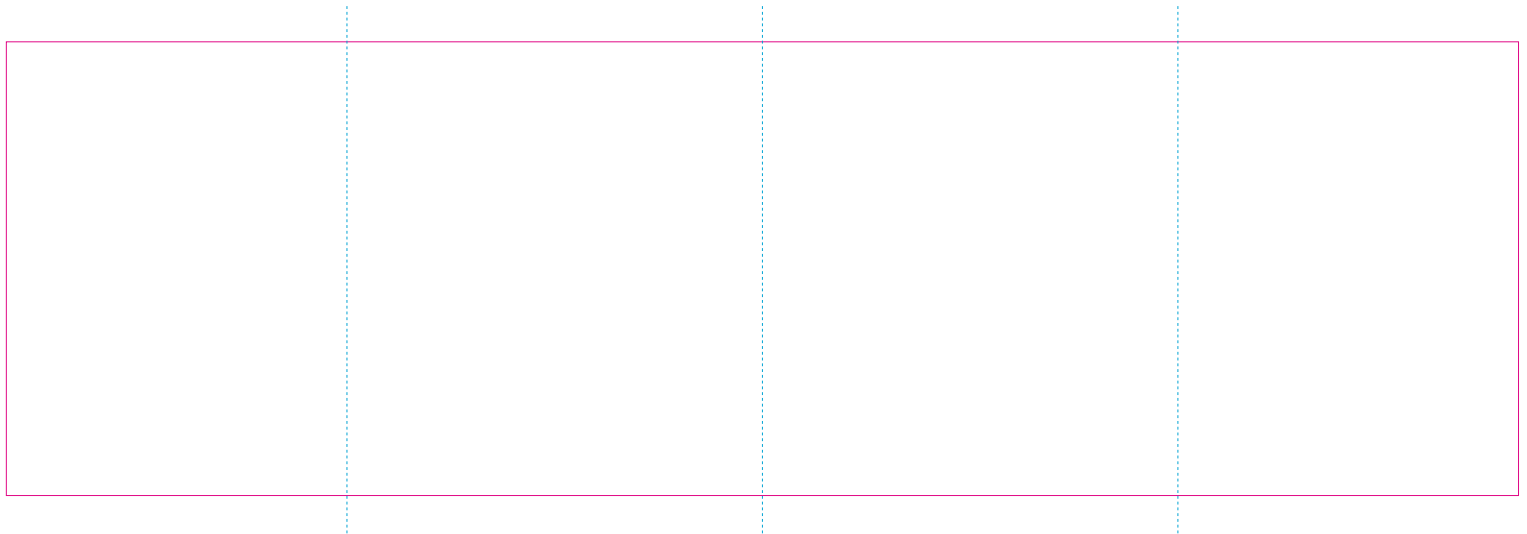

RS

—— Edge of graphics

- - - - centerlines

resolution: min. 300 DPI

colours: CMYK

formats: TIFF, PDF, EPS, AI, CDR

The pink outline the maximum size of graphic visible on the product.

The blue dash line indicates the center line of the left, right and middle side of object.