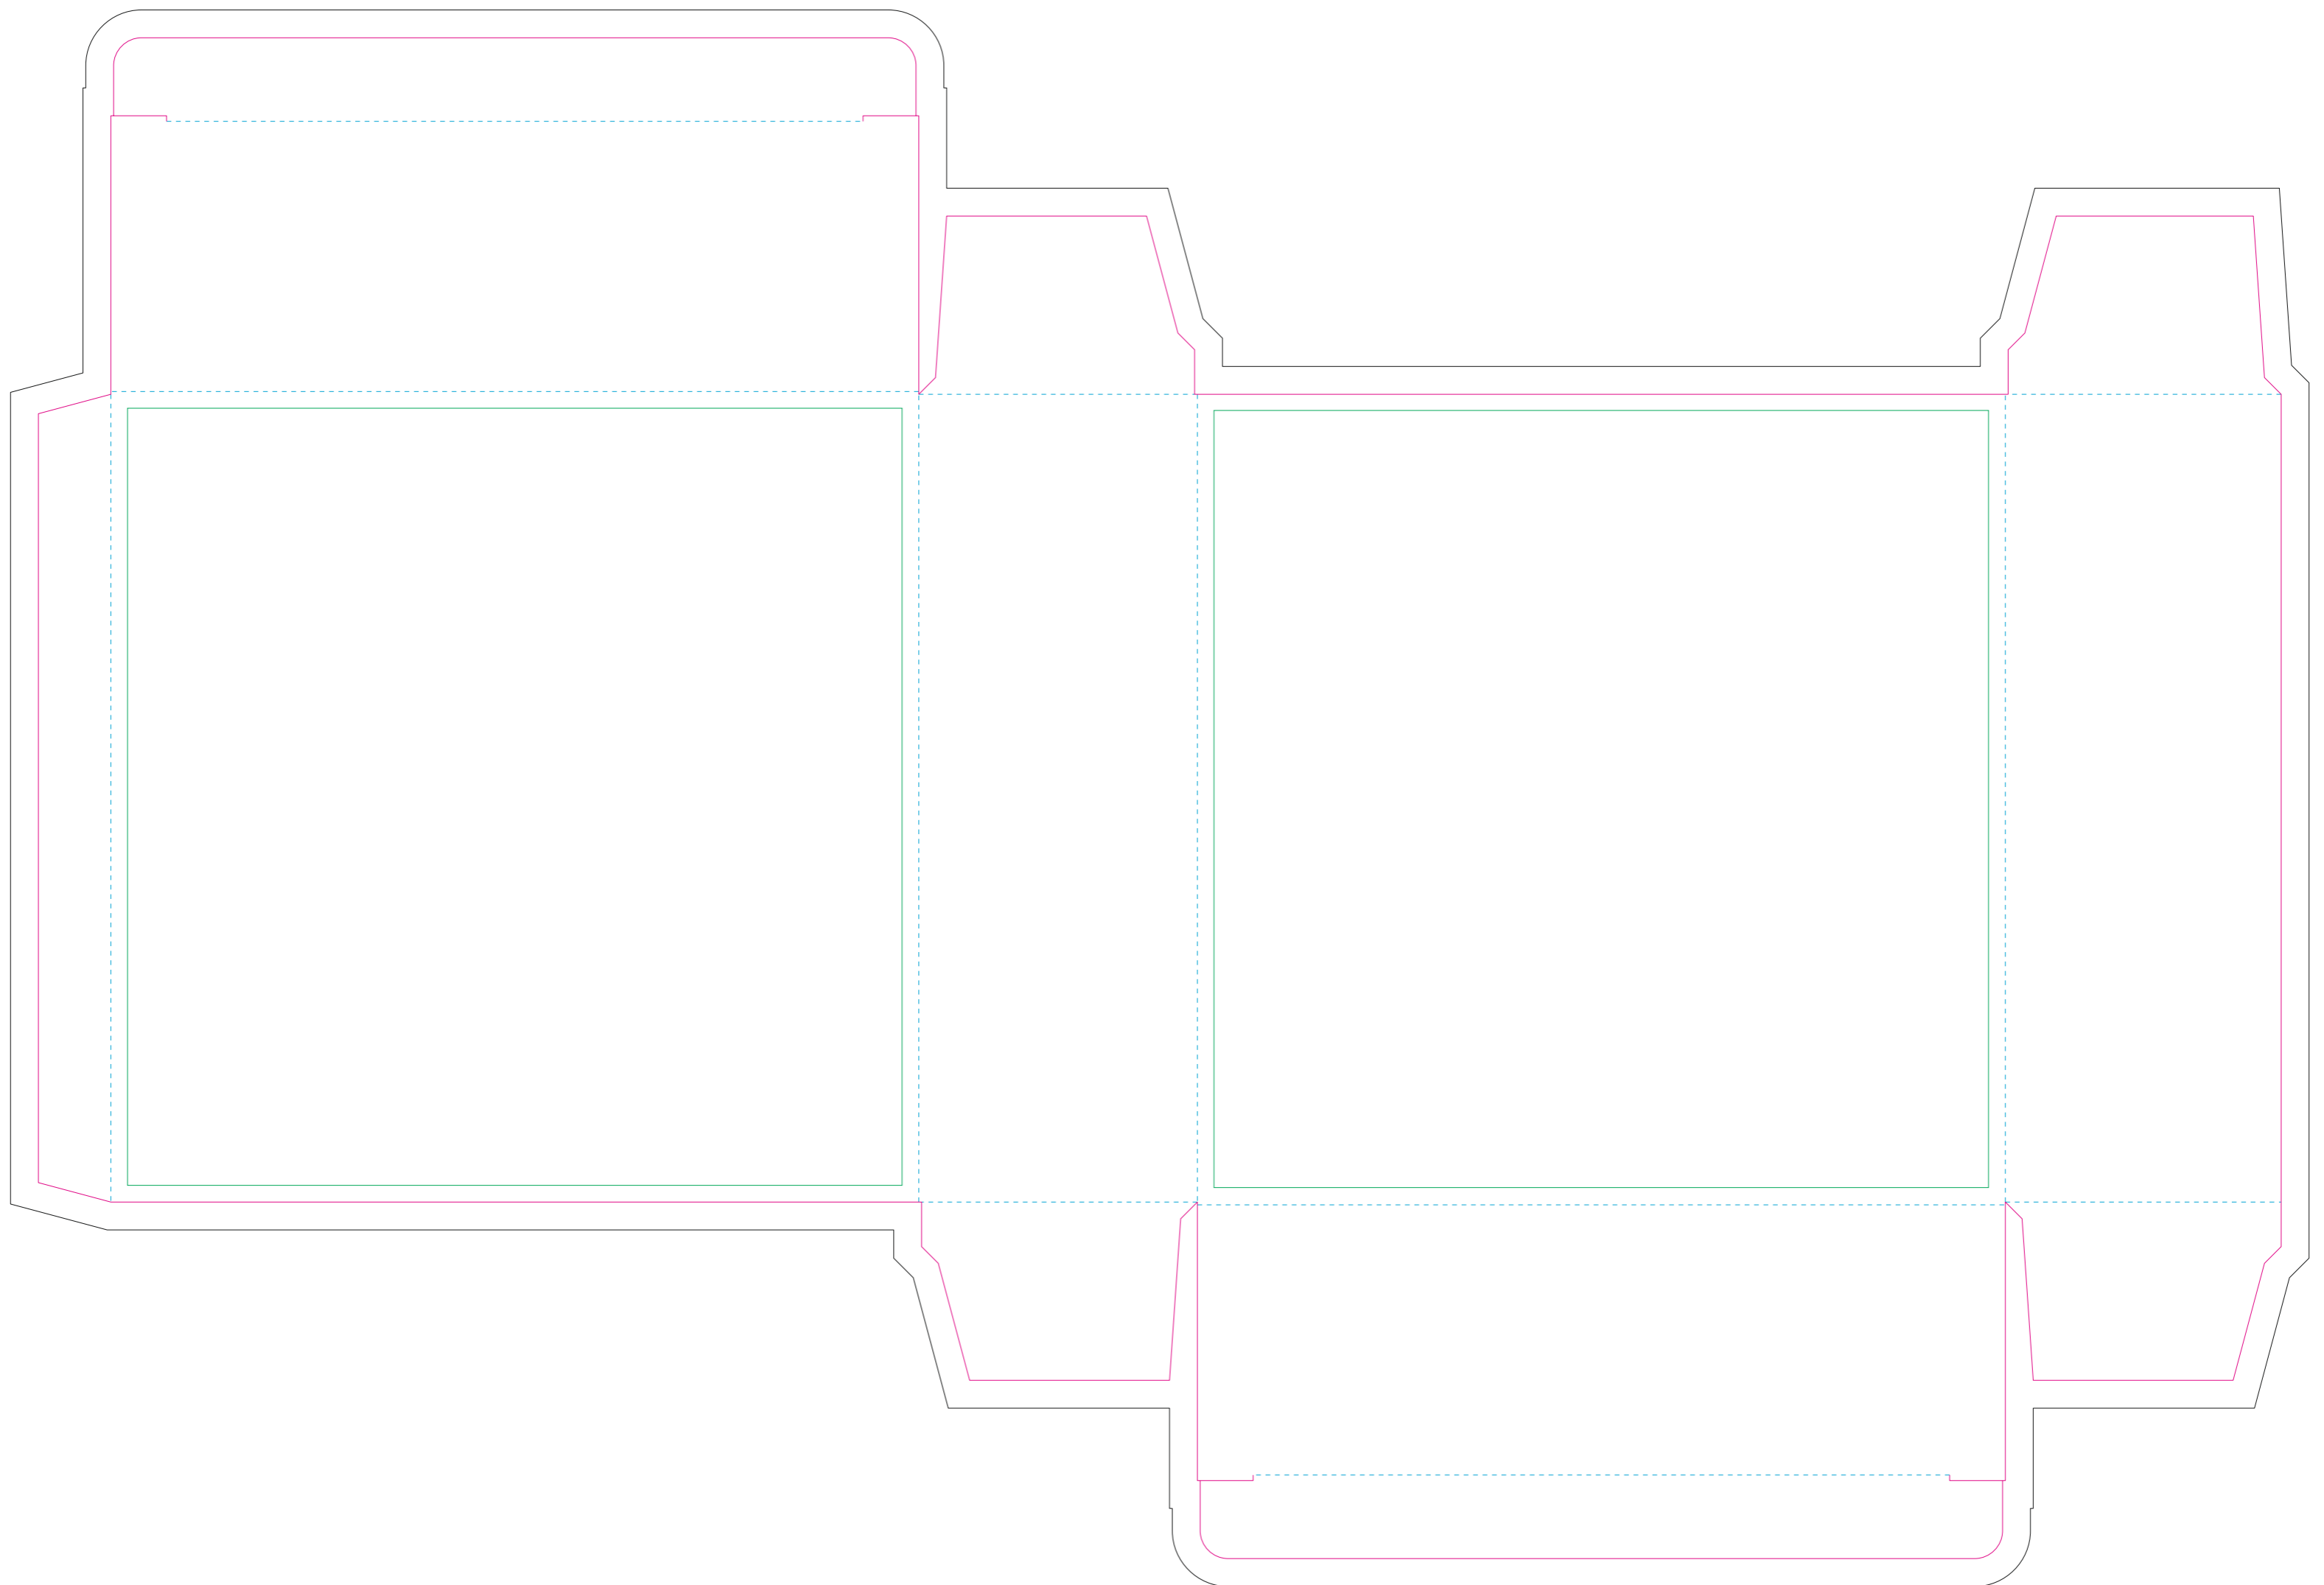

Paperboard box

- Margin
- Edge of product
- Bleed limit 5-5 mm (background must fill it)
- - - - - Fold line

resolution: min. 300DPI
colours: CMYK
formats: TIFF, PDF, EPS, AI, CDR

The green line indicates the area all non-background object - texts, logos, etc.
The pink outline the maximum size of graphic visible on the product.
The black line indicates the size of the required graphics including bleed.