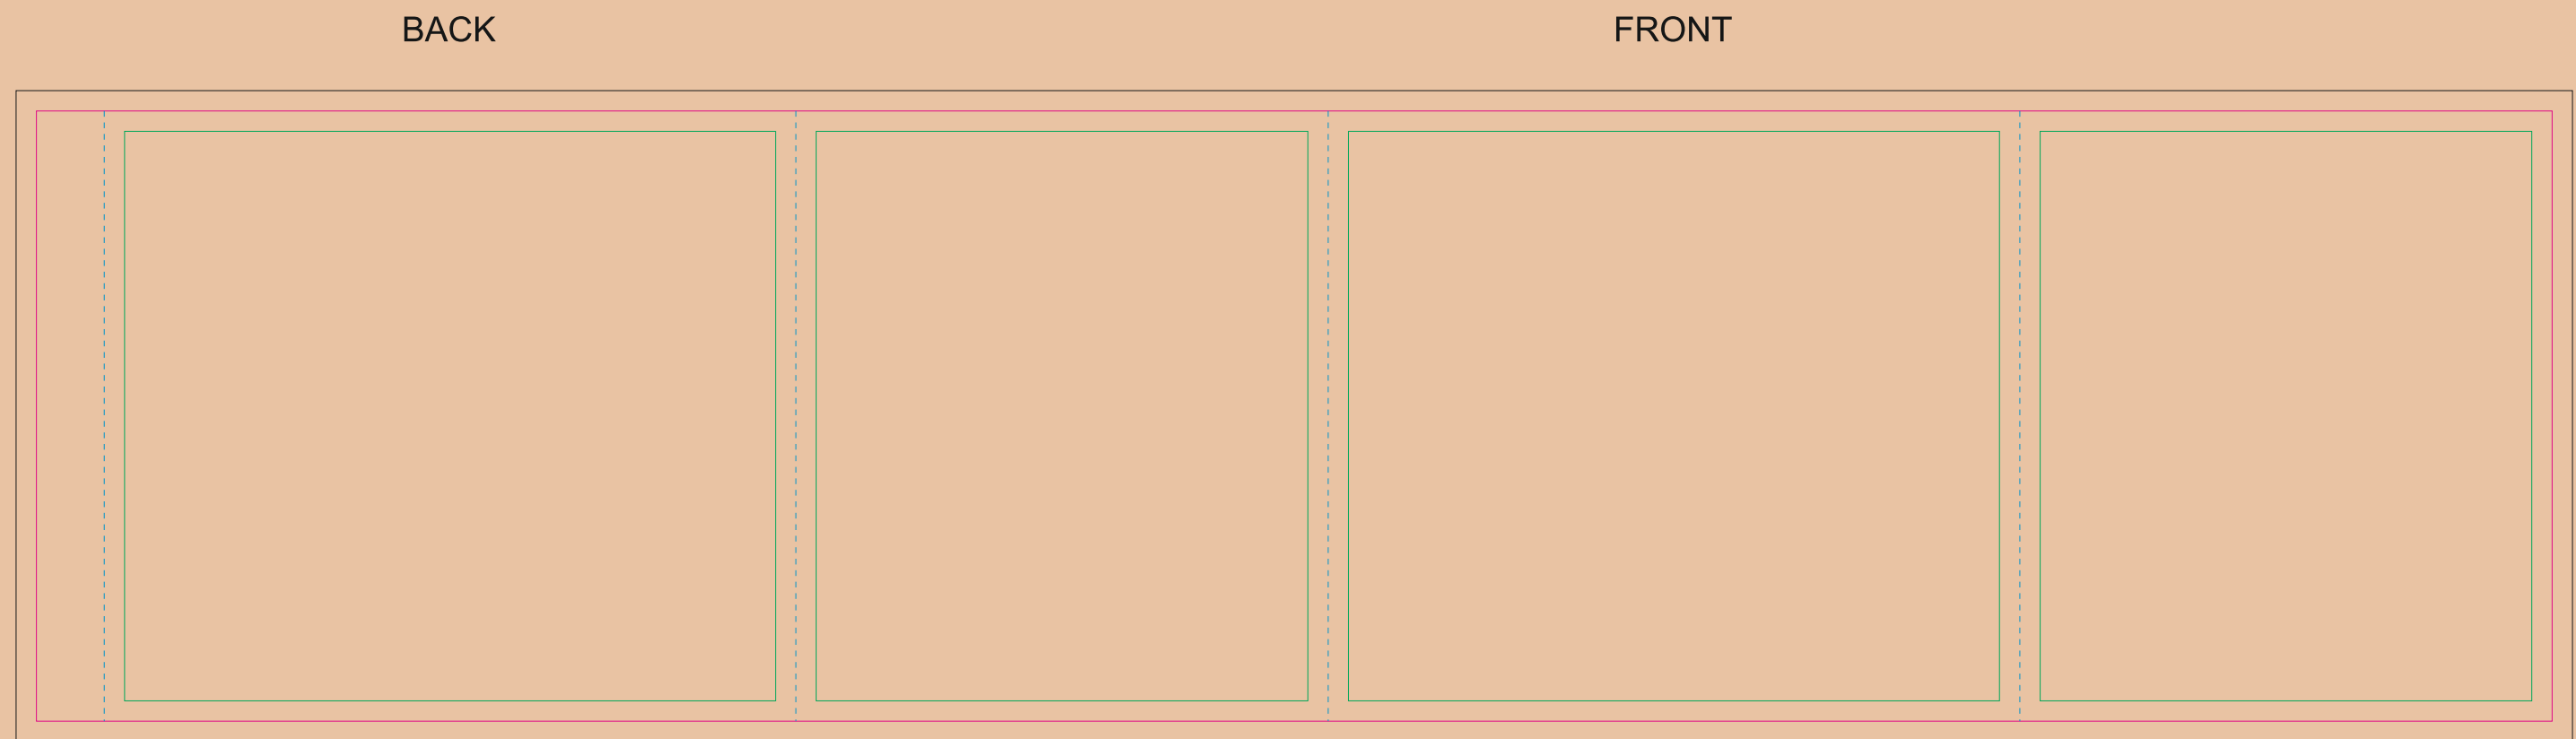

Kraft paper sleeve

The size of the paper sleeve is for reference only as product packaging size may vary.

- Margin
- Edge of product
- Bleed limit 3-3 mm (background must fill it)
- - - - - Fold line

resolution: min. 300 DPI
colours: CMYK
formats: TIFF, PDF, EPS, AI, CDR

The green line indicates the area all non-background object-texts, logos, etc.
The pink outline the maximum size of graphic visible on the product.
The black line indicates the size of the required graphics including bleed.
The blue line indicates the folding.