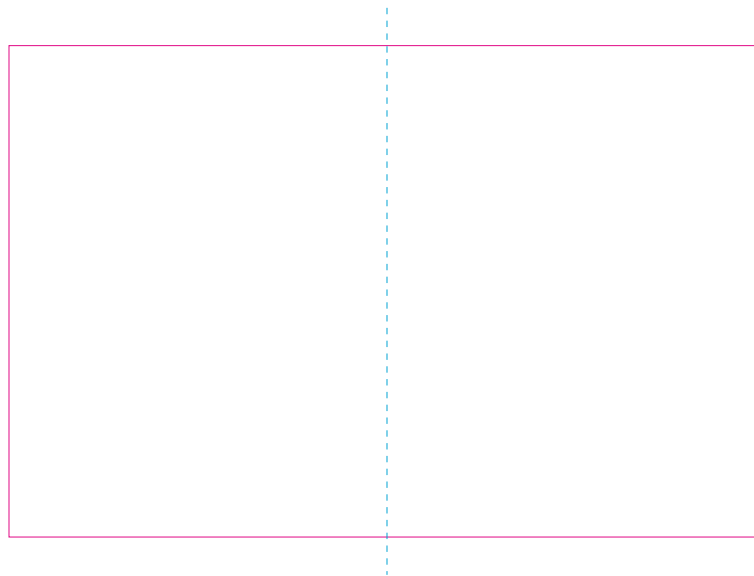

# RS

With rotary screen printing technology the product can only be printed on the opposite side of the handle, please do not position the design on the right or left handed side.

— Edge of graphics

- - - centerlines

file format: vector

colours: in one color

formats: PDF, EPS, AI, CDR

The pink outline the maximum size of graphic visible on the product.

The blue dash line indicates the center line of the left, right and middle side of object.