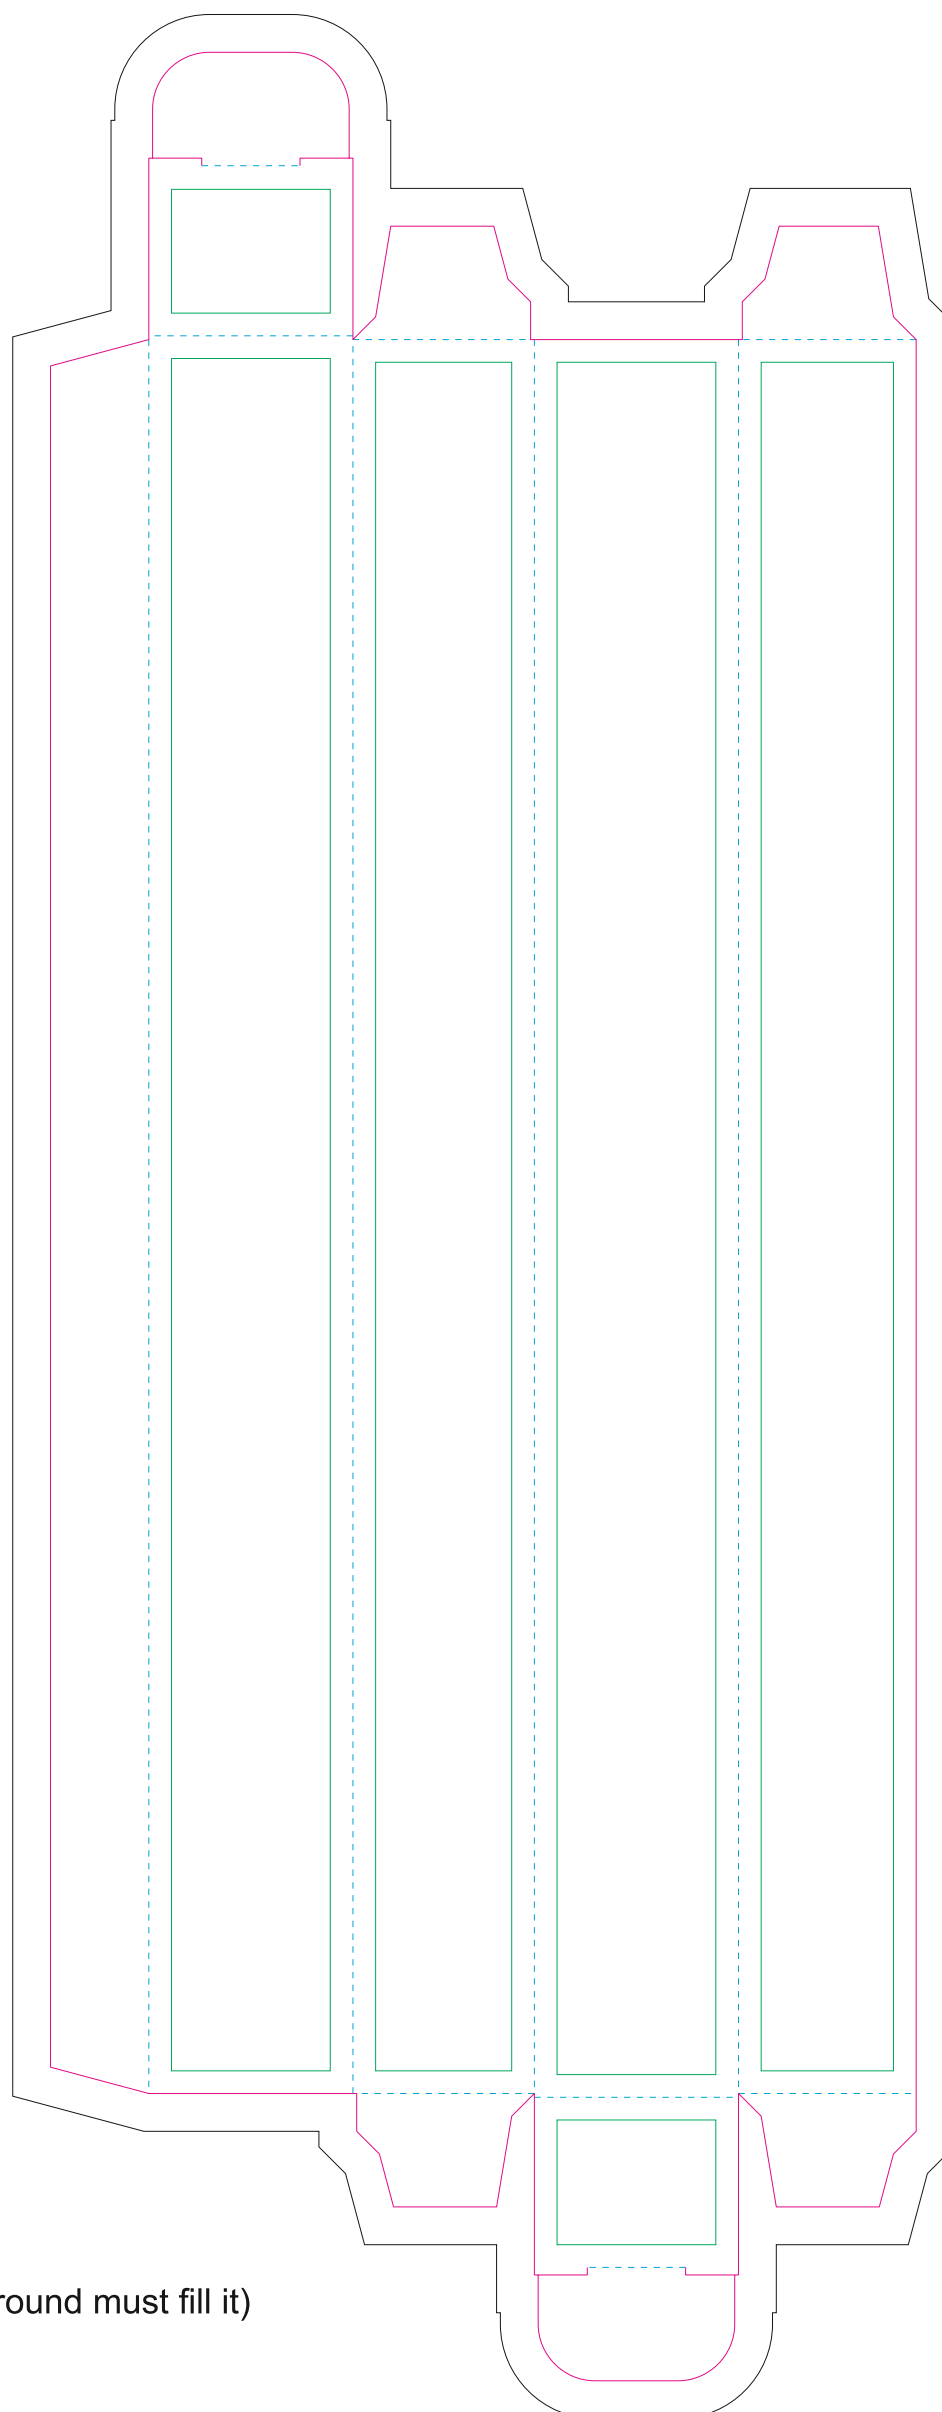

Paperboard box

- Margin
- Edge of product
- Bleed limit 5-5 mm (background must fill it)
- - - - - Fold line

resolution: min. 300DPI
colours: CMYK
formats: TIFF, PDF, EPS, AI, CDR

The green line indicates the area all non-background object - texts, logos, etc.
The pink outline the maximum size of graphic visible on the product.
The black line indicates the size of the required graphics including bleed.