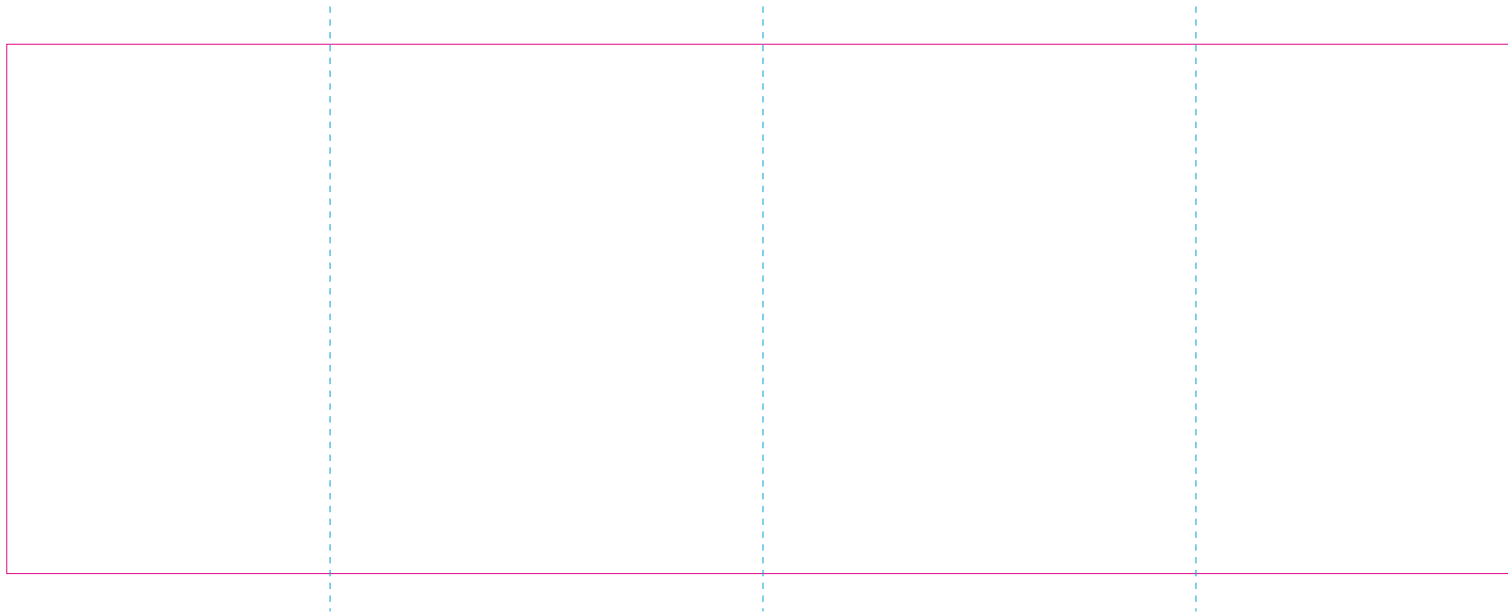

RS

— Edge of graphics
- - - centerlines

file format: vector
colours: in one color
formats: PDF, EPS, AI, CDR

The pink outline the maximum size of graphic visible on the product.
The blue dash line indicates the center line of the left, right and middle side of object.