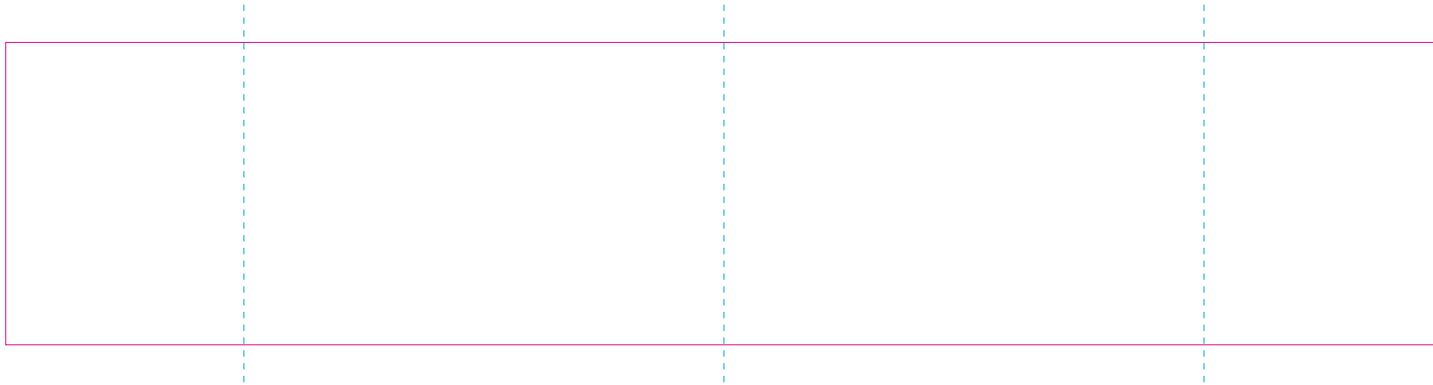

ER 2

— Edge of graphics

- - - centerlines

resolution: min. 300 DPI

colours: CMYK

formats: TIFF, PDF, EPS, AI, CDR

The pink outline the maximum size of graphic visible on the product.

The blue dash line indicates the center line of the left, right and middle side of object.