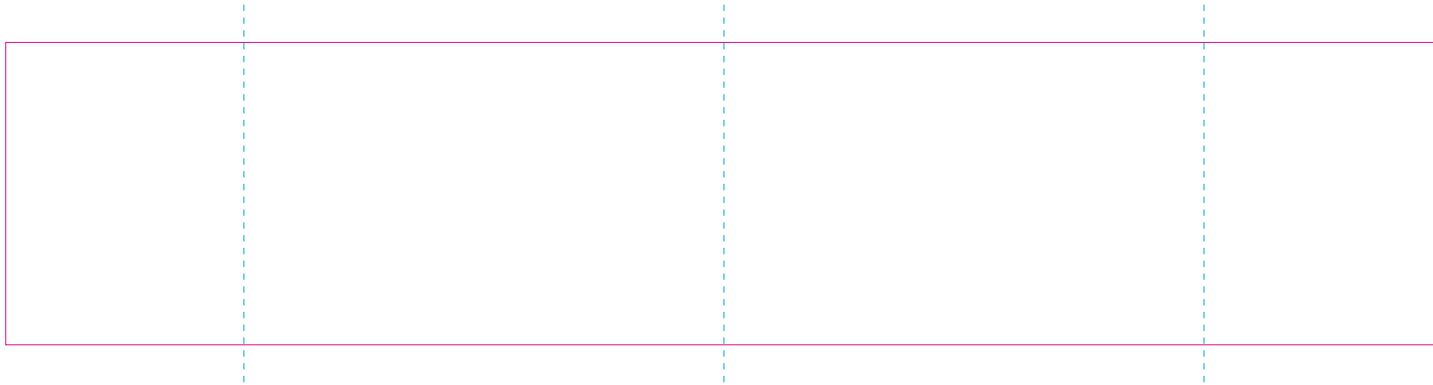

# RS

— Edge of graphics

- - - centerlines

resolution: min. 300 DPI

colours: CMYK

formats: TIFF, PDF, EPS, AI, CDR

The pink outline the maximum size of graphic visible on the product.

The blue dash line indicates the center line of the left, right and middle side of object.