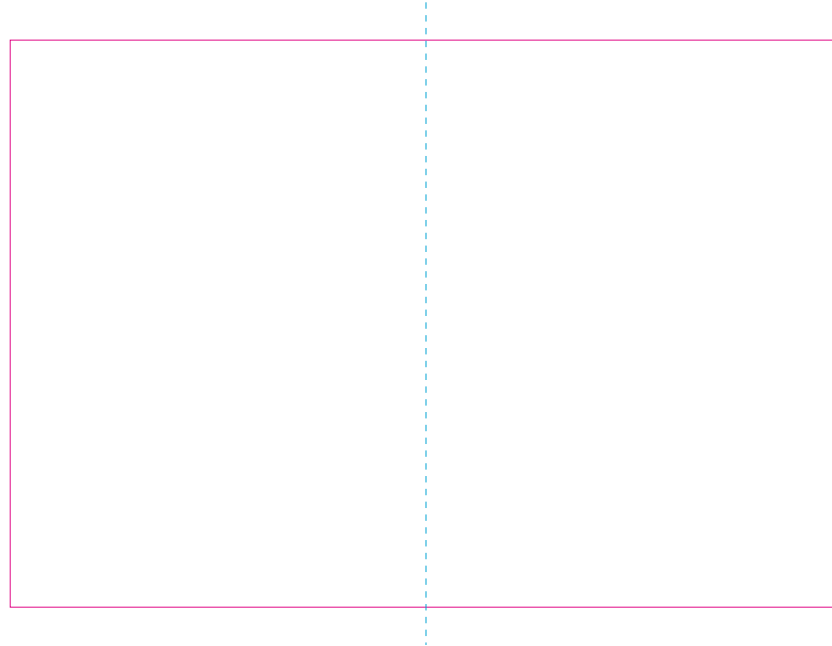

RS

With rotary screen printing technology the product can only be printed on the opposite side of the handle, please do not position the design on the right or left handed side.

——— Edge of graphics

- - - - - centerlines

file format: vector

colours: in one color

formats: PDF, EPS, AI,

CDR

The pink outline the maximum size of graphic visible on the product.

The blue dash line indicates the center line of the left, right and middle side of object.