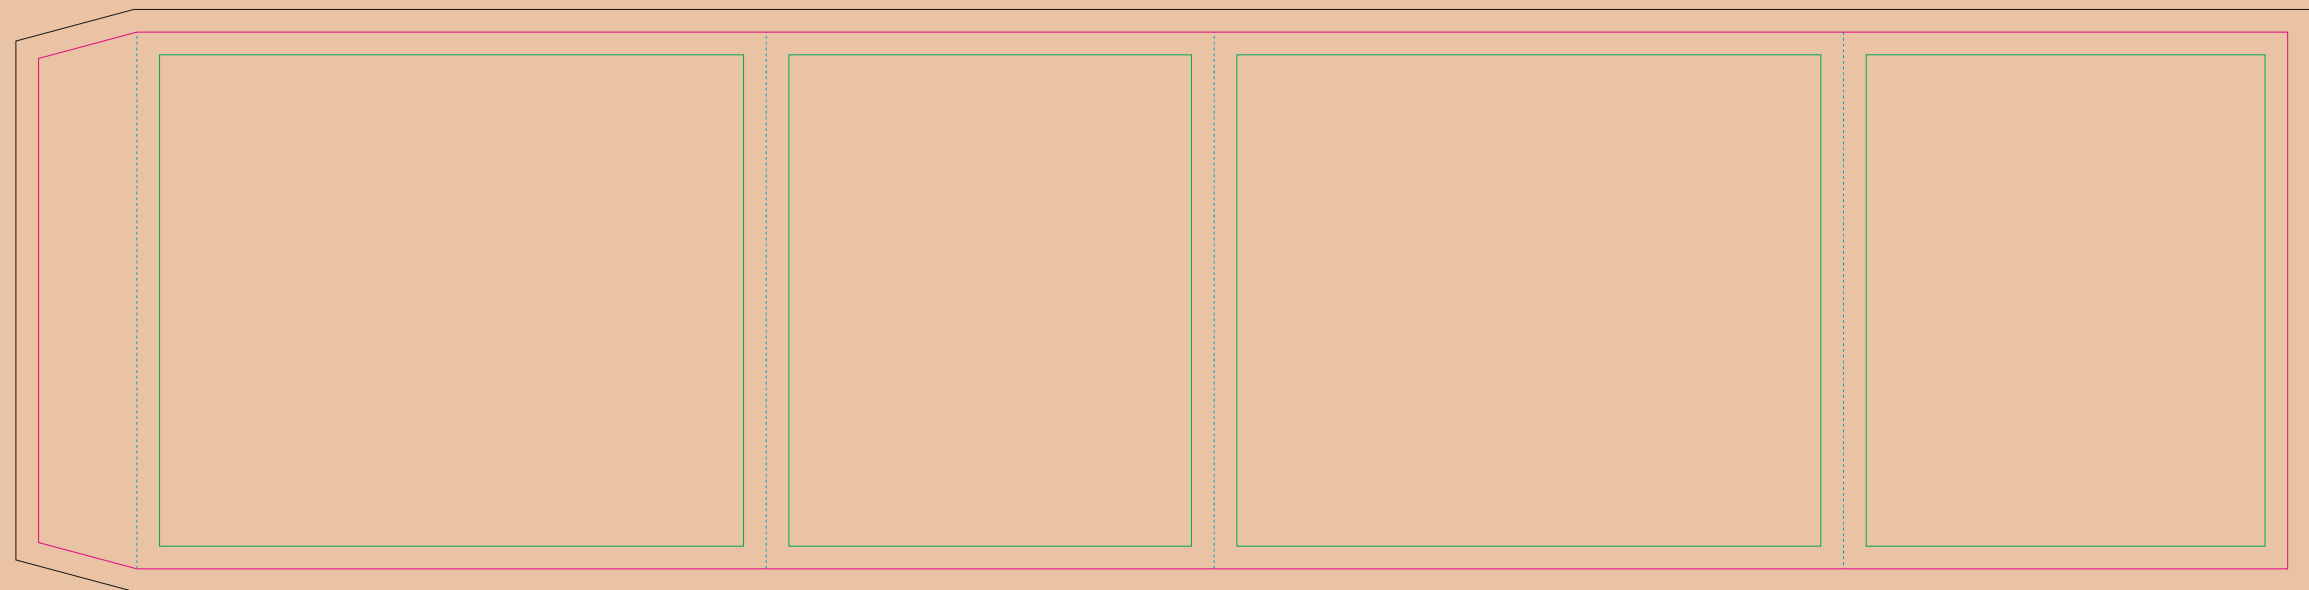

Kraft paper sleeve

The size of the paper sleeve is for reference only as product packaging size may vary.

BACK

FRONT

- Margin
- Edge of product
- Bleed limit 3-3mm (background must fill it)
- - - - - Fold line

resolution: min. 300DPI

colours: CMYK

formats: TIFF, PDF, EPS, AI, CDR

The green line indicates the area all non-background object - texts, logos, etc.

The pink outline the maximum size of graphic visible on the product.

The black line indicates the size of the required graphics including bleed.