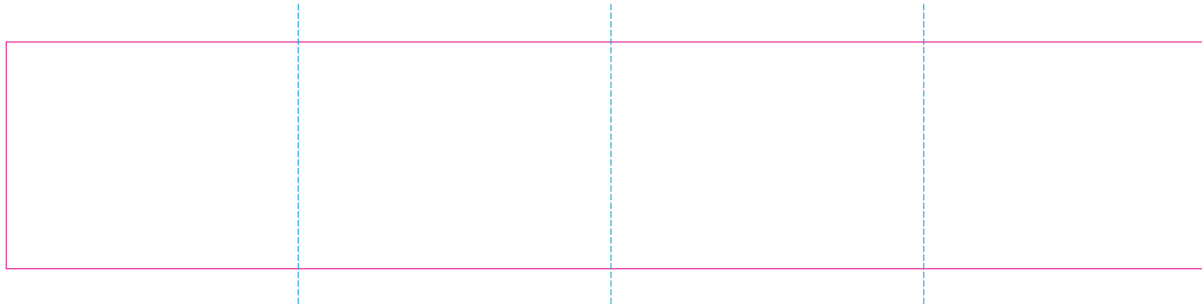

ER2

— Edge of graphics

- - - centerlines

resolution: min. 300 DPI

colours: CMYK

formats: TIFF, PDF, EPS, AI, CDR

The pink outline the maximum size of graphic visible on the product.

The blue dash line indicates the center line of the left, right and middle side of object.