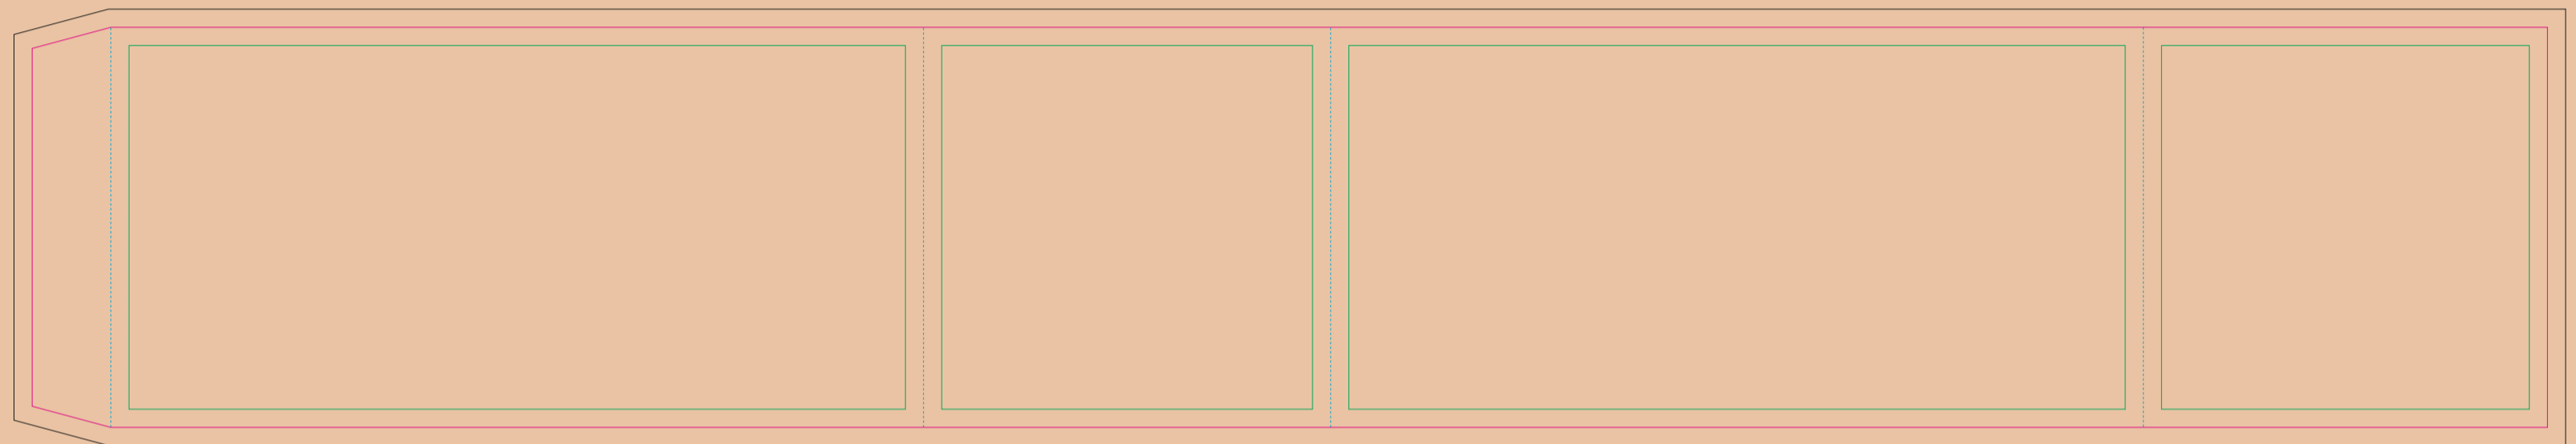

Kraft paper sleeve

The size of the paper sleeve is for reference only as product packaging size may vary.

BACK

FRONT

- Margin
- Edge of product
- Bleed limit 3-3 mm (background must fill it)
- - - - - Fold line

resolution: min. 300 DPI
colours: CMYK
formats: TIFF, PDF, EPS, AI, CDR

The green line indicates the area all non-background object-texts, logos, etc.
The pink outline the maximum size of graphic visible on the product.
The black line indicates the size of the required graphics including bleed.
The blue line indicates the folding.