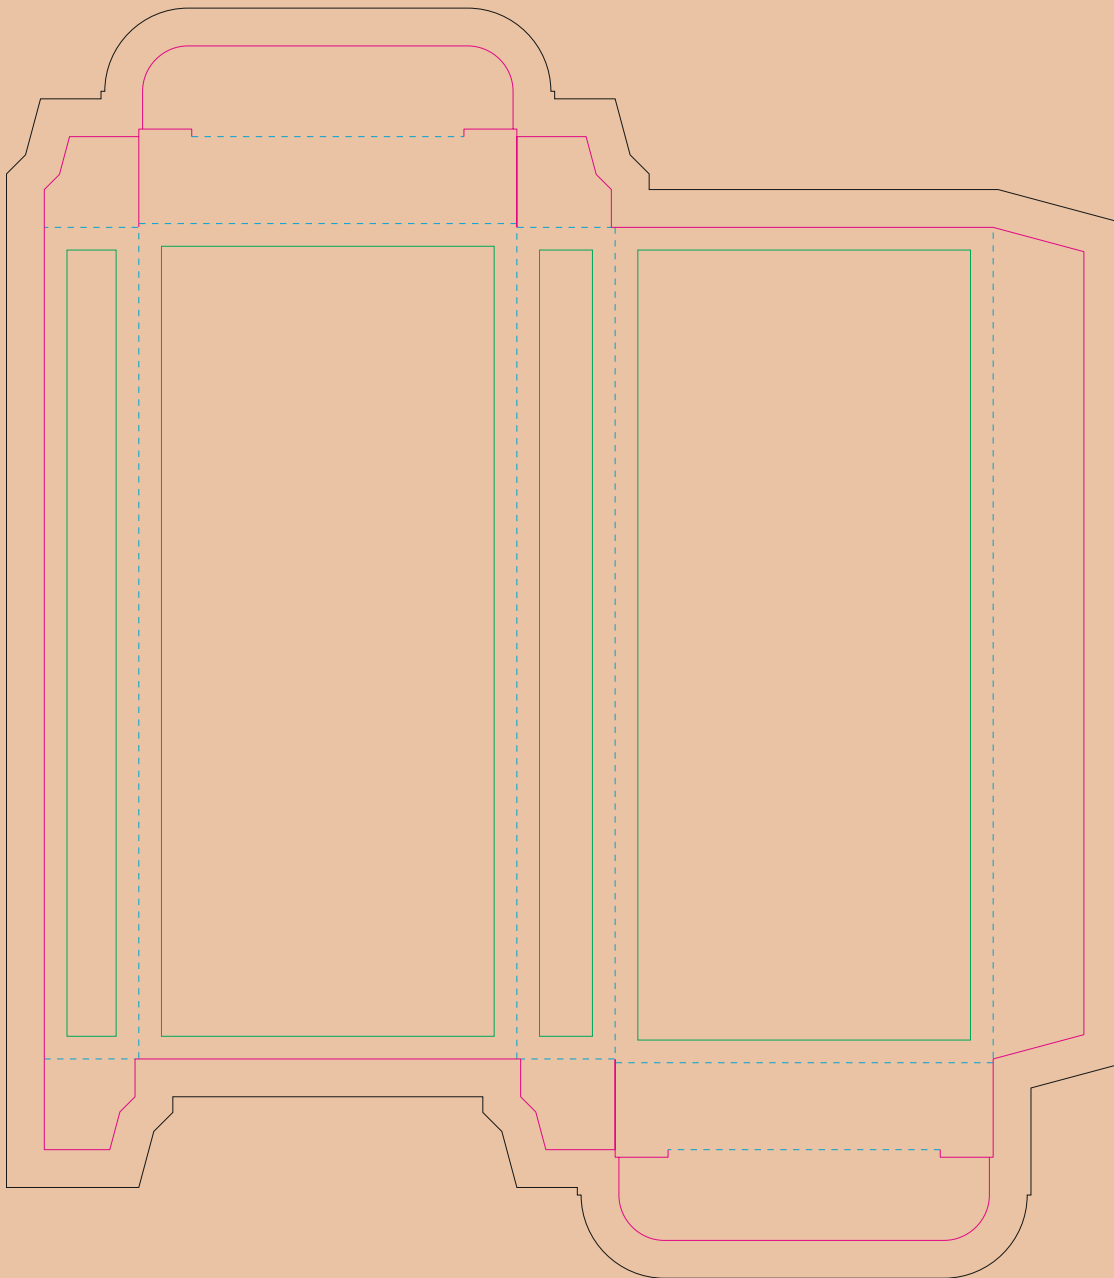

Kraft Paperboard box

- Margin
- Edge of product
- Bleed limit 5-5 mm (background must fill it)
- - - - - Fold line

resolution: min. 300DPI
colours: CMYK
formats: TIFF, PDF, EPS, AI, CDR

The green line indicates the area all non-background object - texts, logos, etc.
The pink outline the maximum size of graphic visible on the product.
The black line indicates the size of the required graphics including bleed.