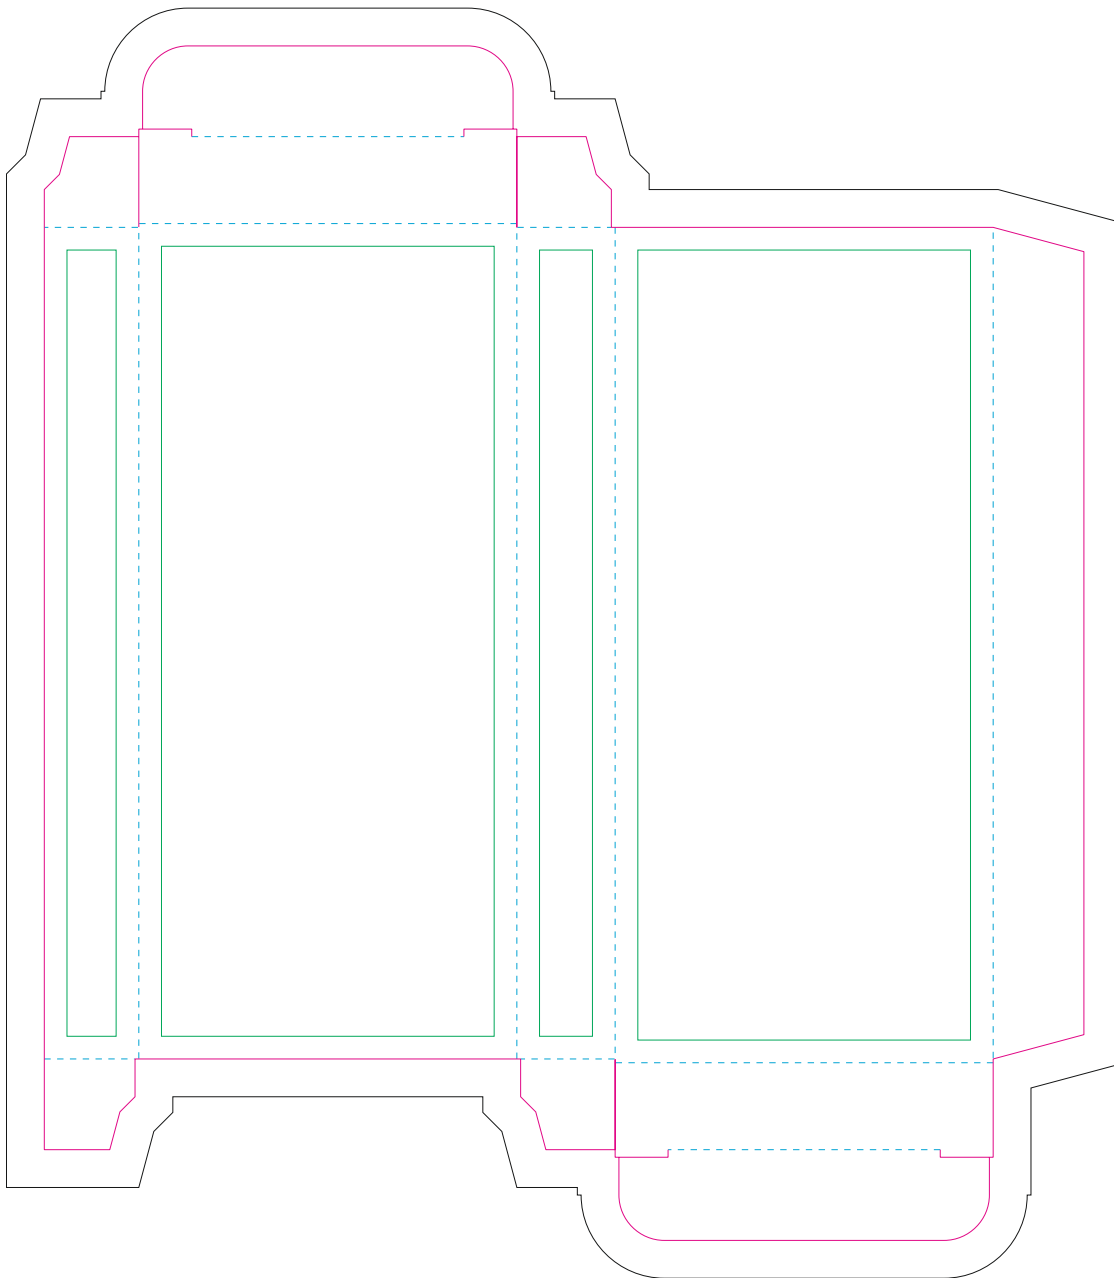

Paperboard box

- Margin
- Edge of product
- Bleed limit 5-5 mm (background must fill it)
- - - - - Fold line

resolution: min. 300DPI

colours: CMYK

formats: TIFF, PDF, EPS, AI, CDR

The green line indicates the area all non-background object - texts, logos, etc.

The pink outline the maximum size of graphic visible on the product.

The black line indicates the size of the required graphics including bleed.