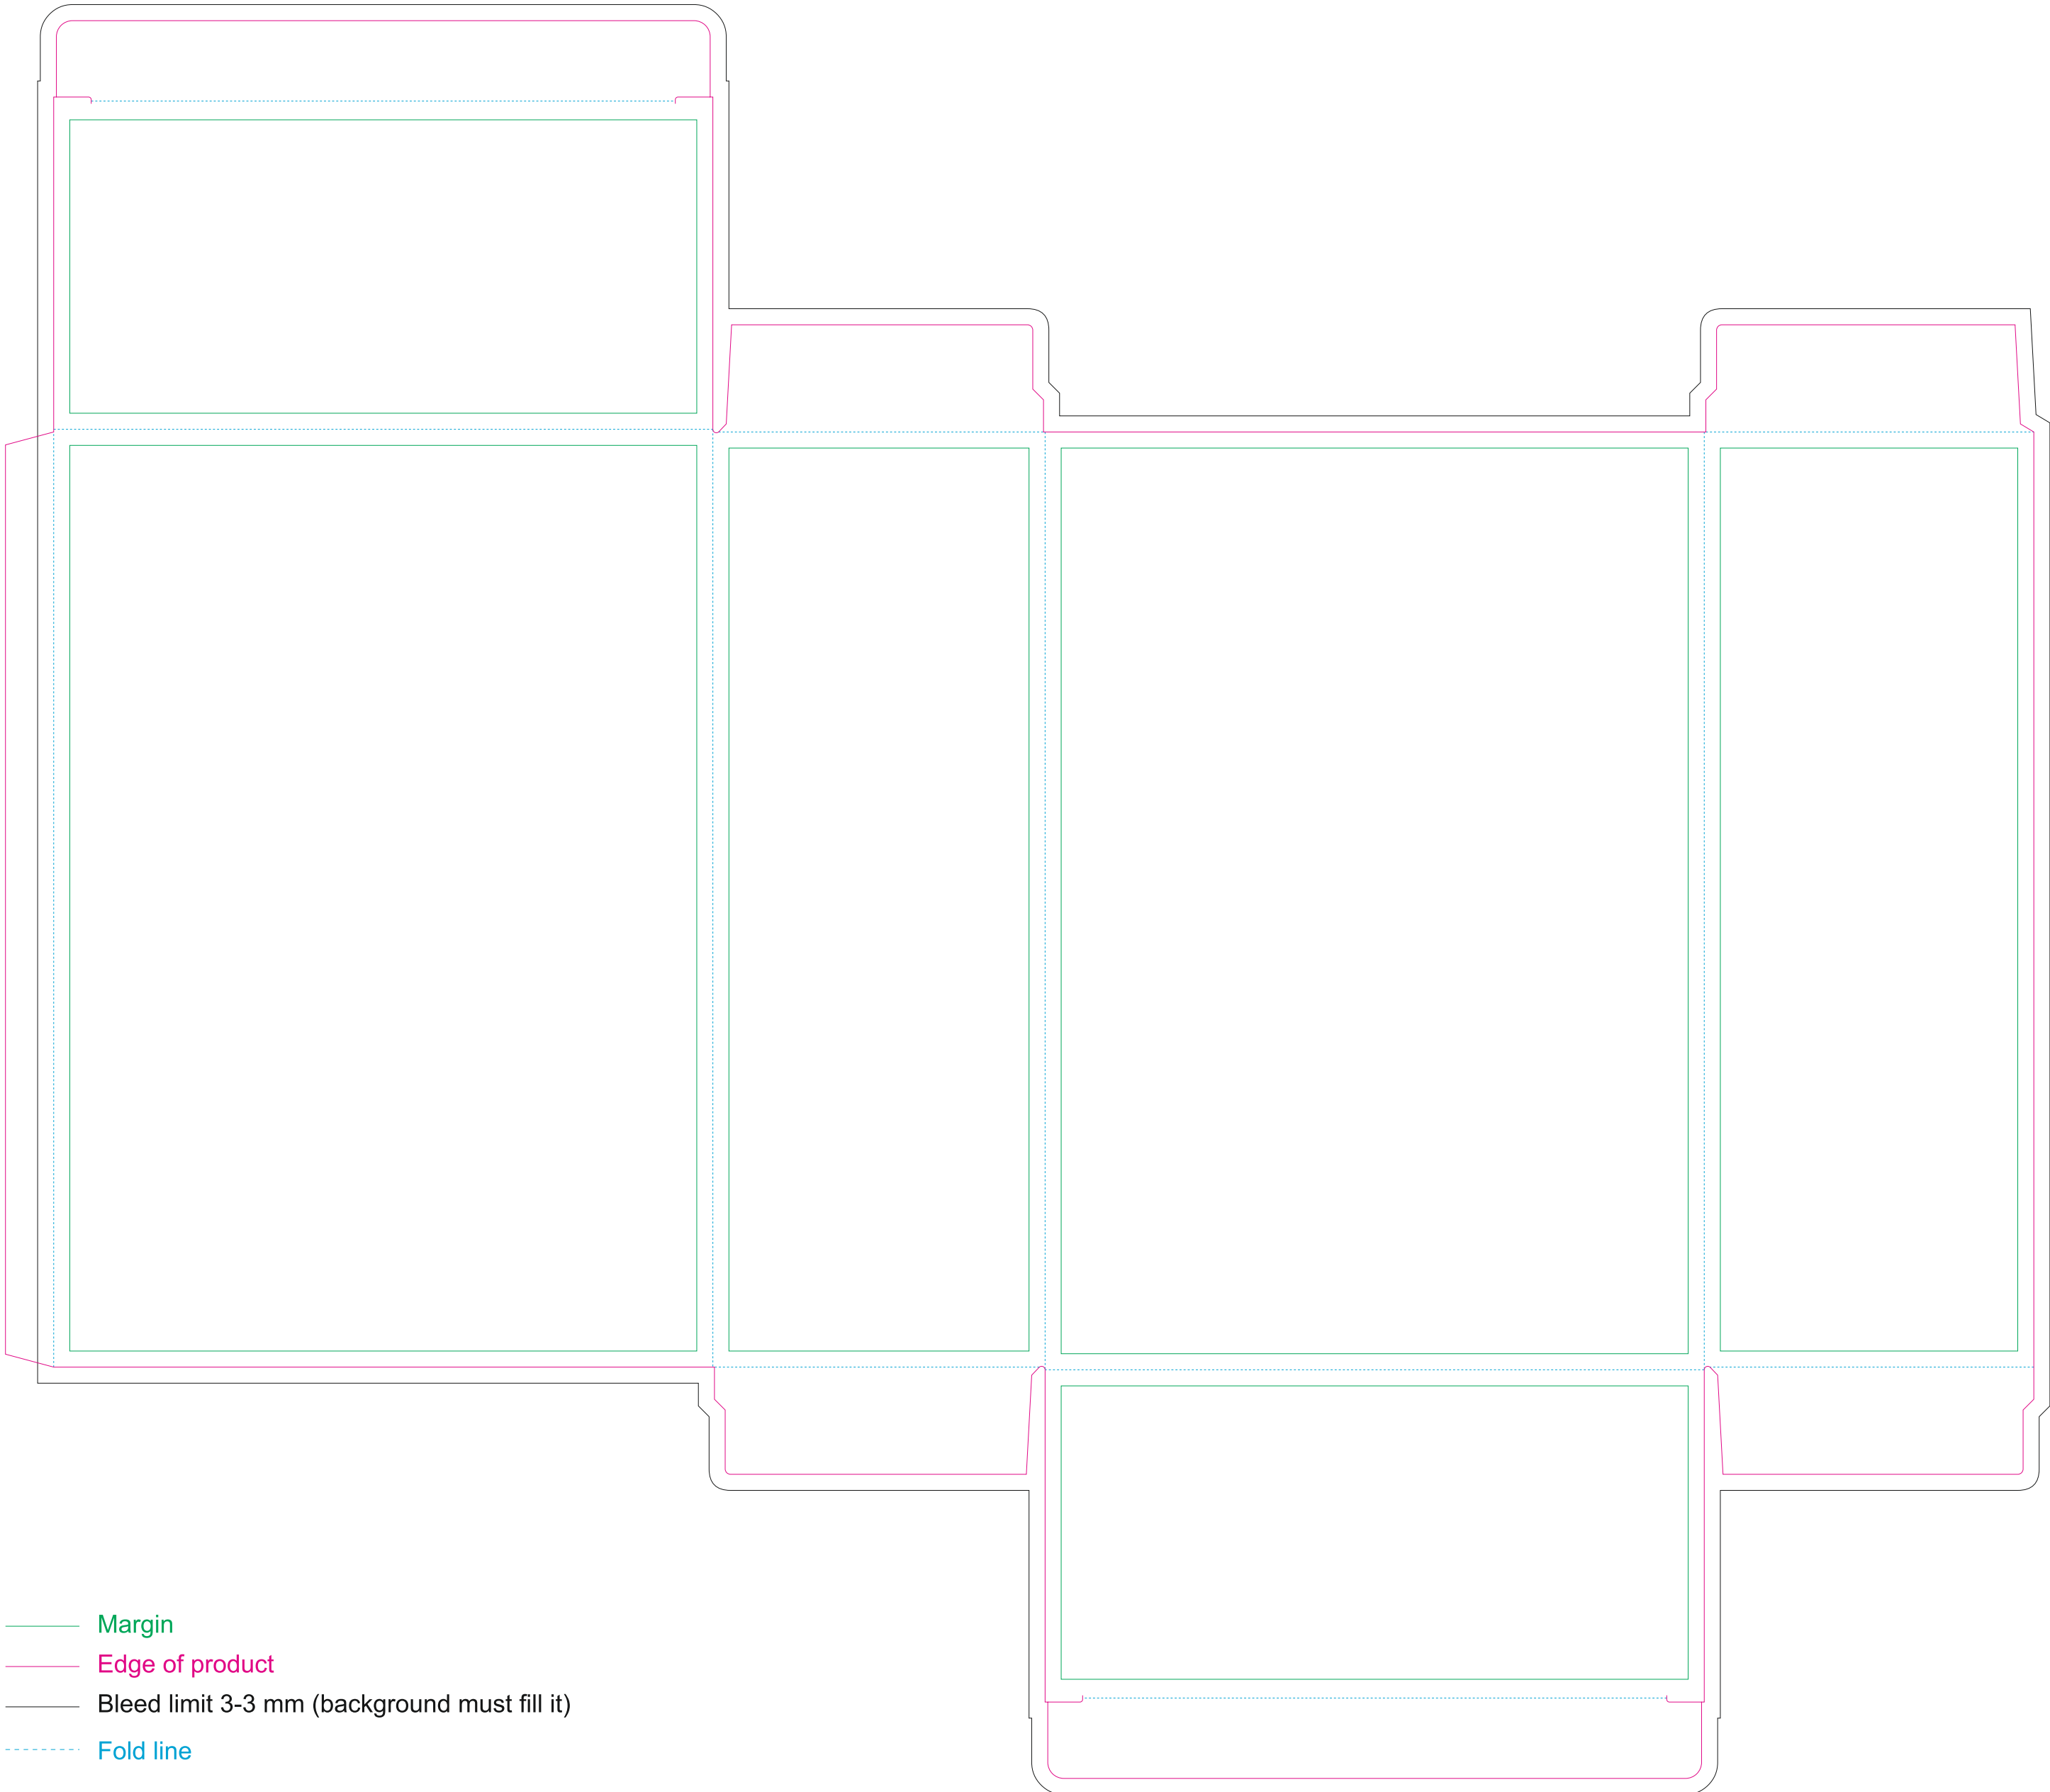

# Paperboard box

resolution: min. 300 DPI  
colours: CMYK  
formats: TIFF, PDF, EPS, AI, CDR

The green line indicates the area all non-background object-texts, logos, etc.  
The pink outline the maximum size of graphic visible on the product.  
The black line indicates the size of the required graphics including bleed.  
The blue line indicates the folding.