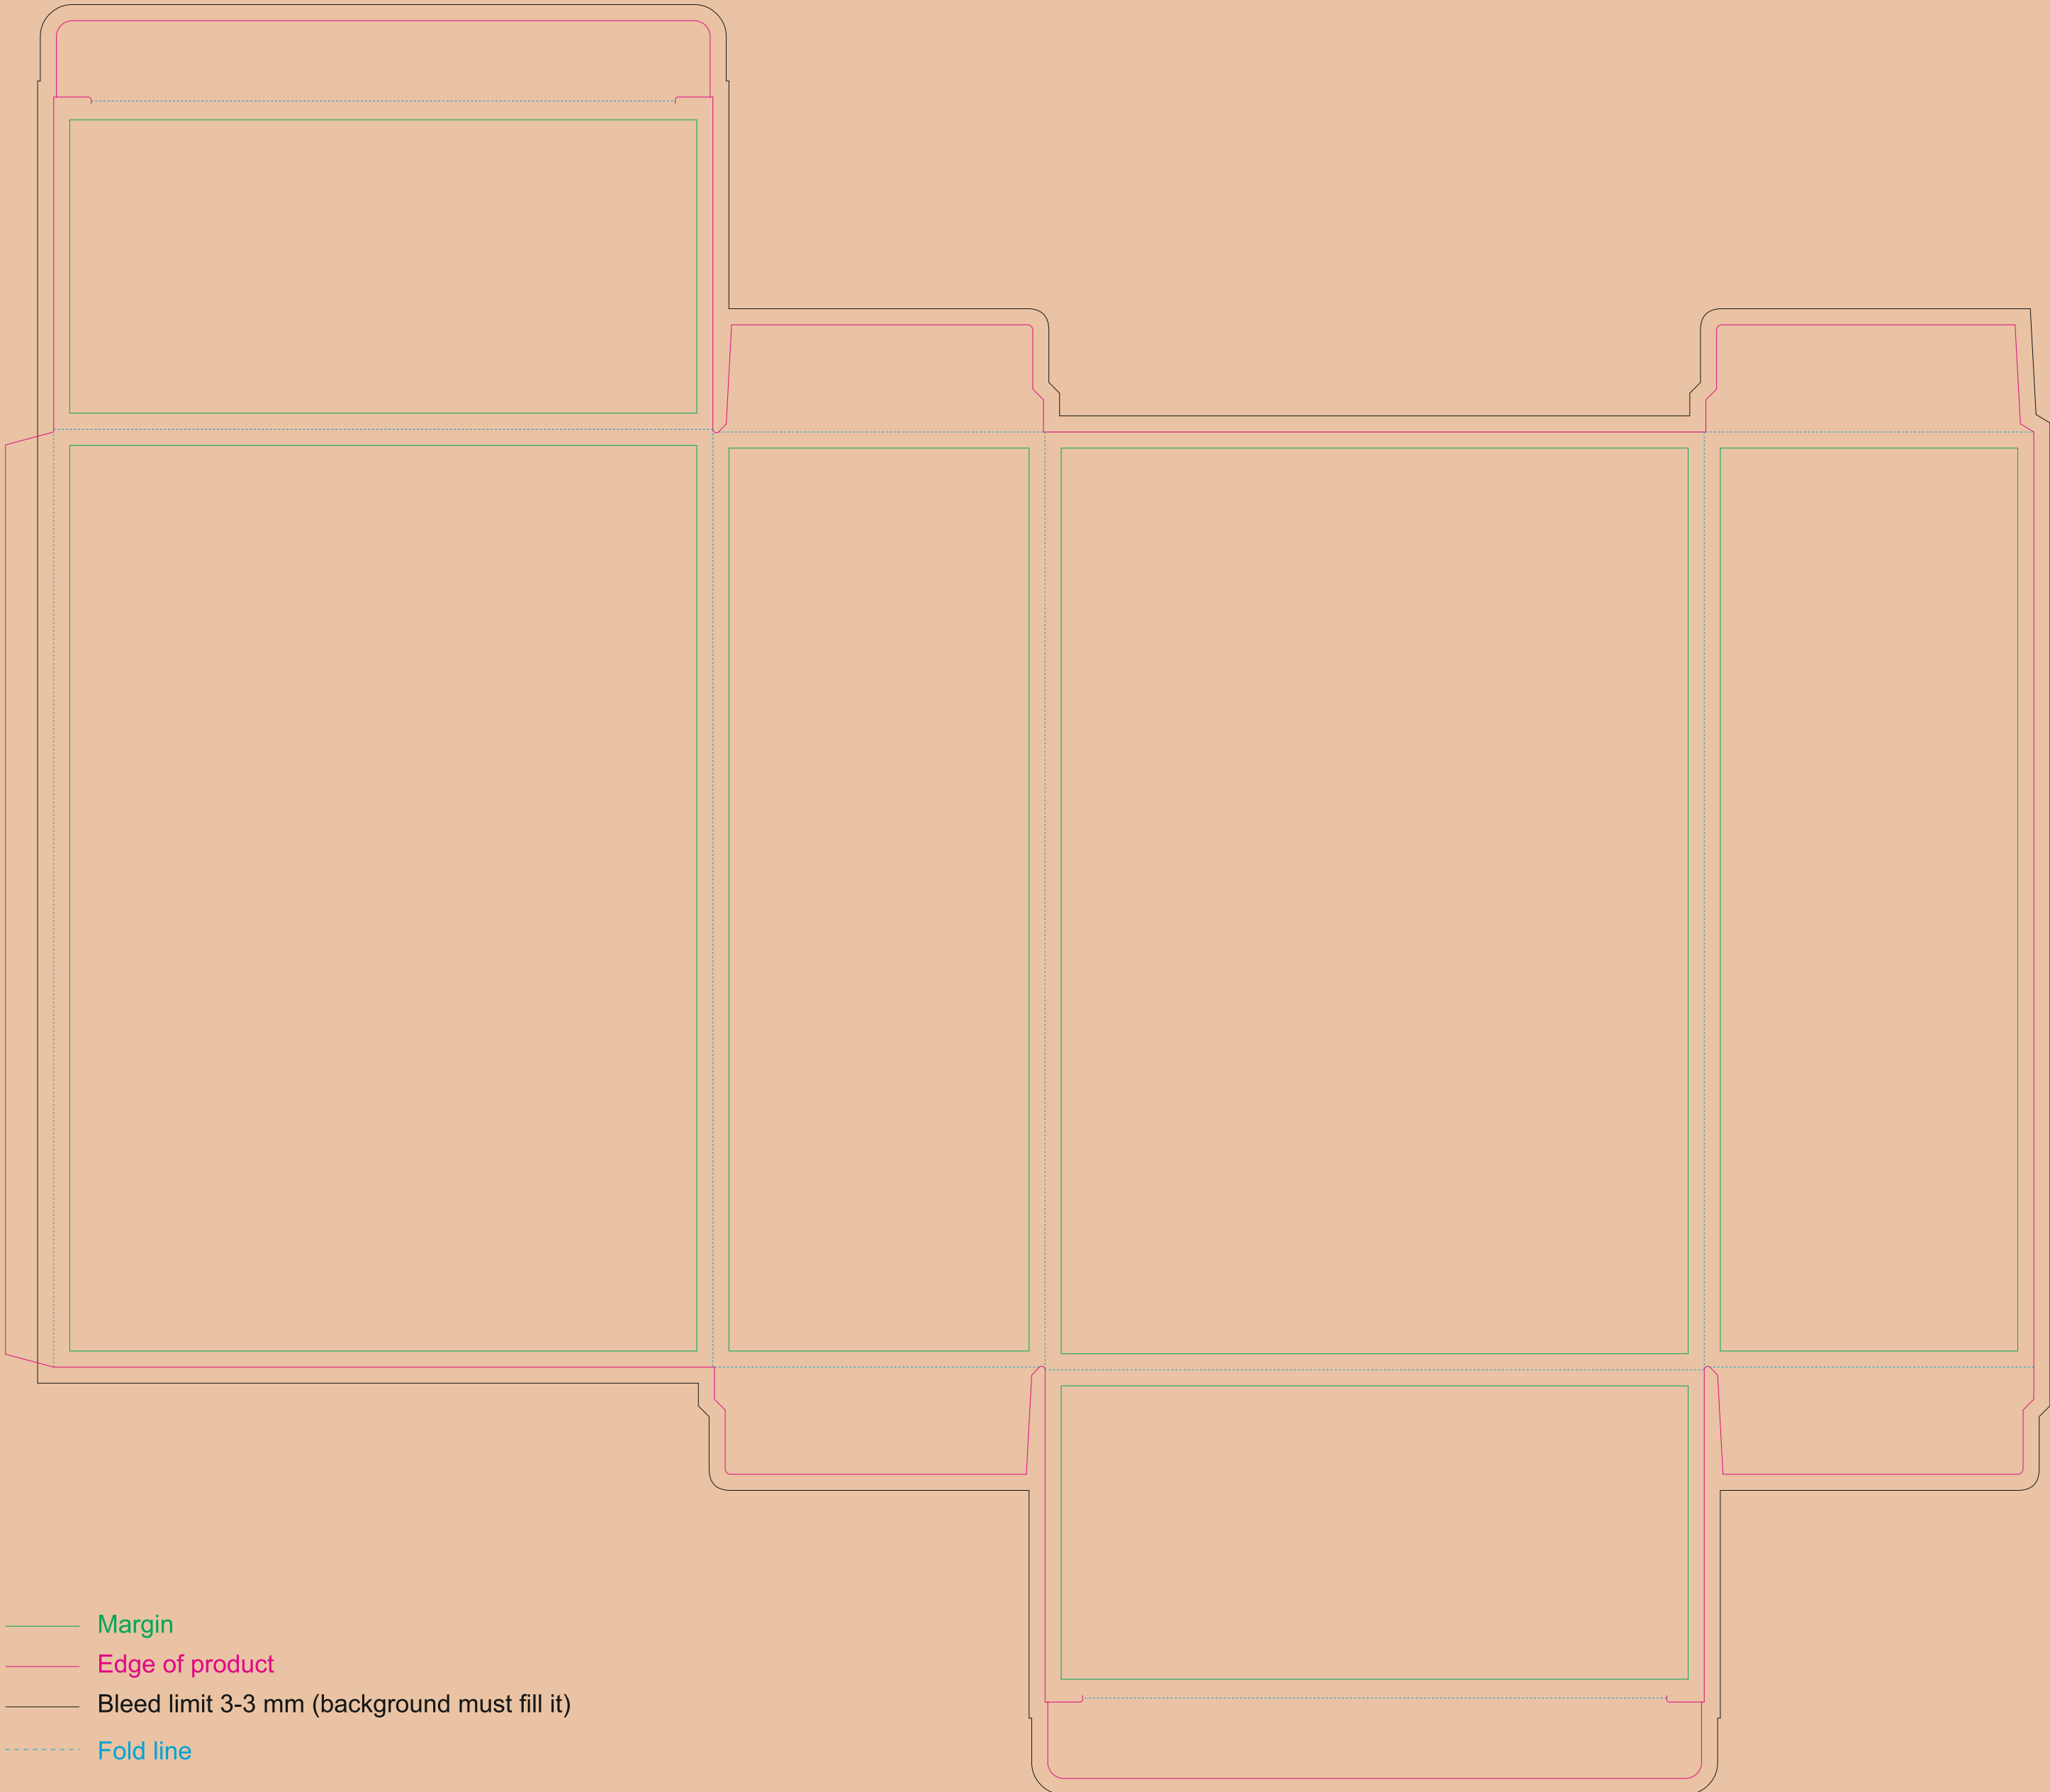

# Kraft paperboard box

- Margin
- Edge of product
- Bleed limit 3-3 mm (background must fill it)
- Fold line

resolution: min. 300 DPI  
colours: CMYK  
formats: TIFF, PDF, EPS, AI, CDR

The green line indicates the area all non-background object-texts, logos, etc.  
The pink outline the maximum size of graphic visible on the product.  
The black line indicates the size of the required graphics including bleed.  
The blue line indicates the folding.