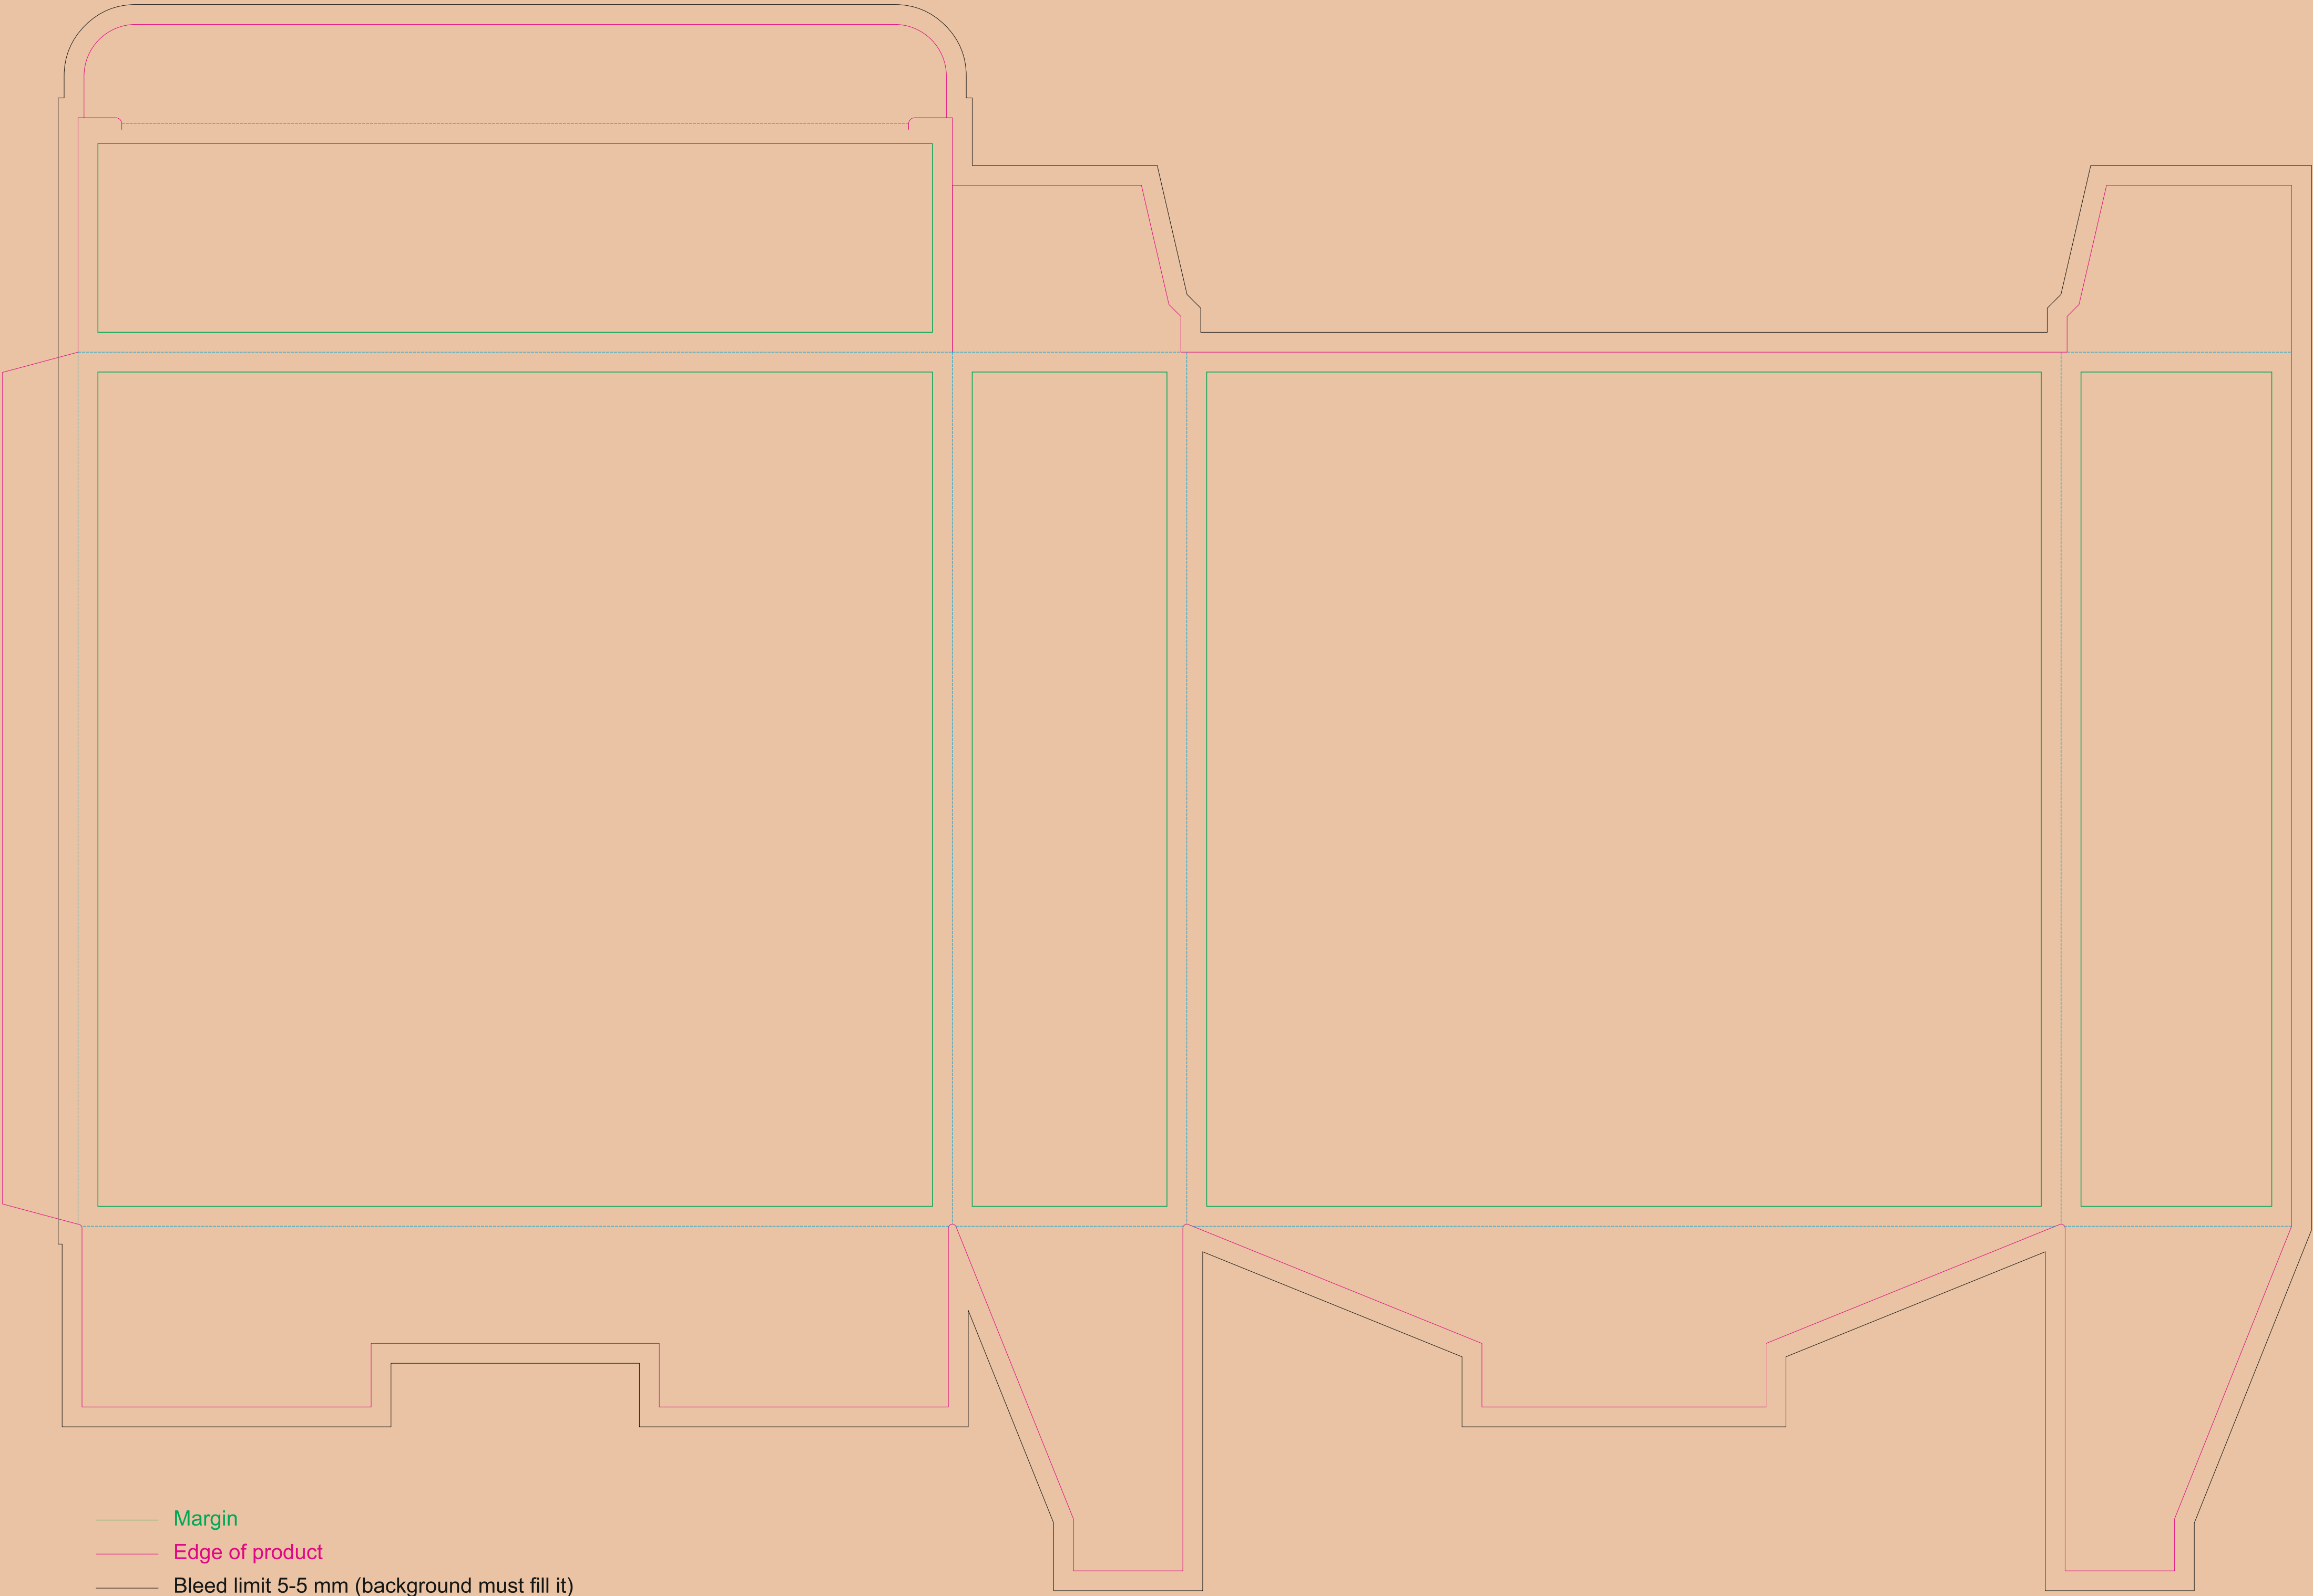

Kraft corrugated cardboard box

- Margin
- Edge of product
- Bleed limit 5-5 mm (background must fill it)
- - - - - Fold line

resolution: min. 300 DPI
colours: CMYK
formats: TIFF, PDF, EPS, AI, CDR

The green line indicates the area all non-background object-texts, logos, etc.
The pink outline the maximum size of graphic visible on the product.
The black line indicates the size of the required graphics including bleed.
The blue line indicates the folding.