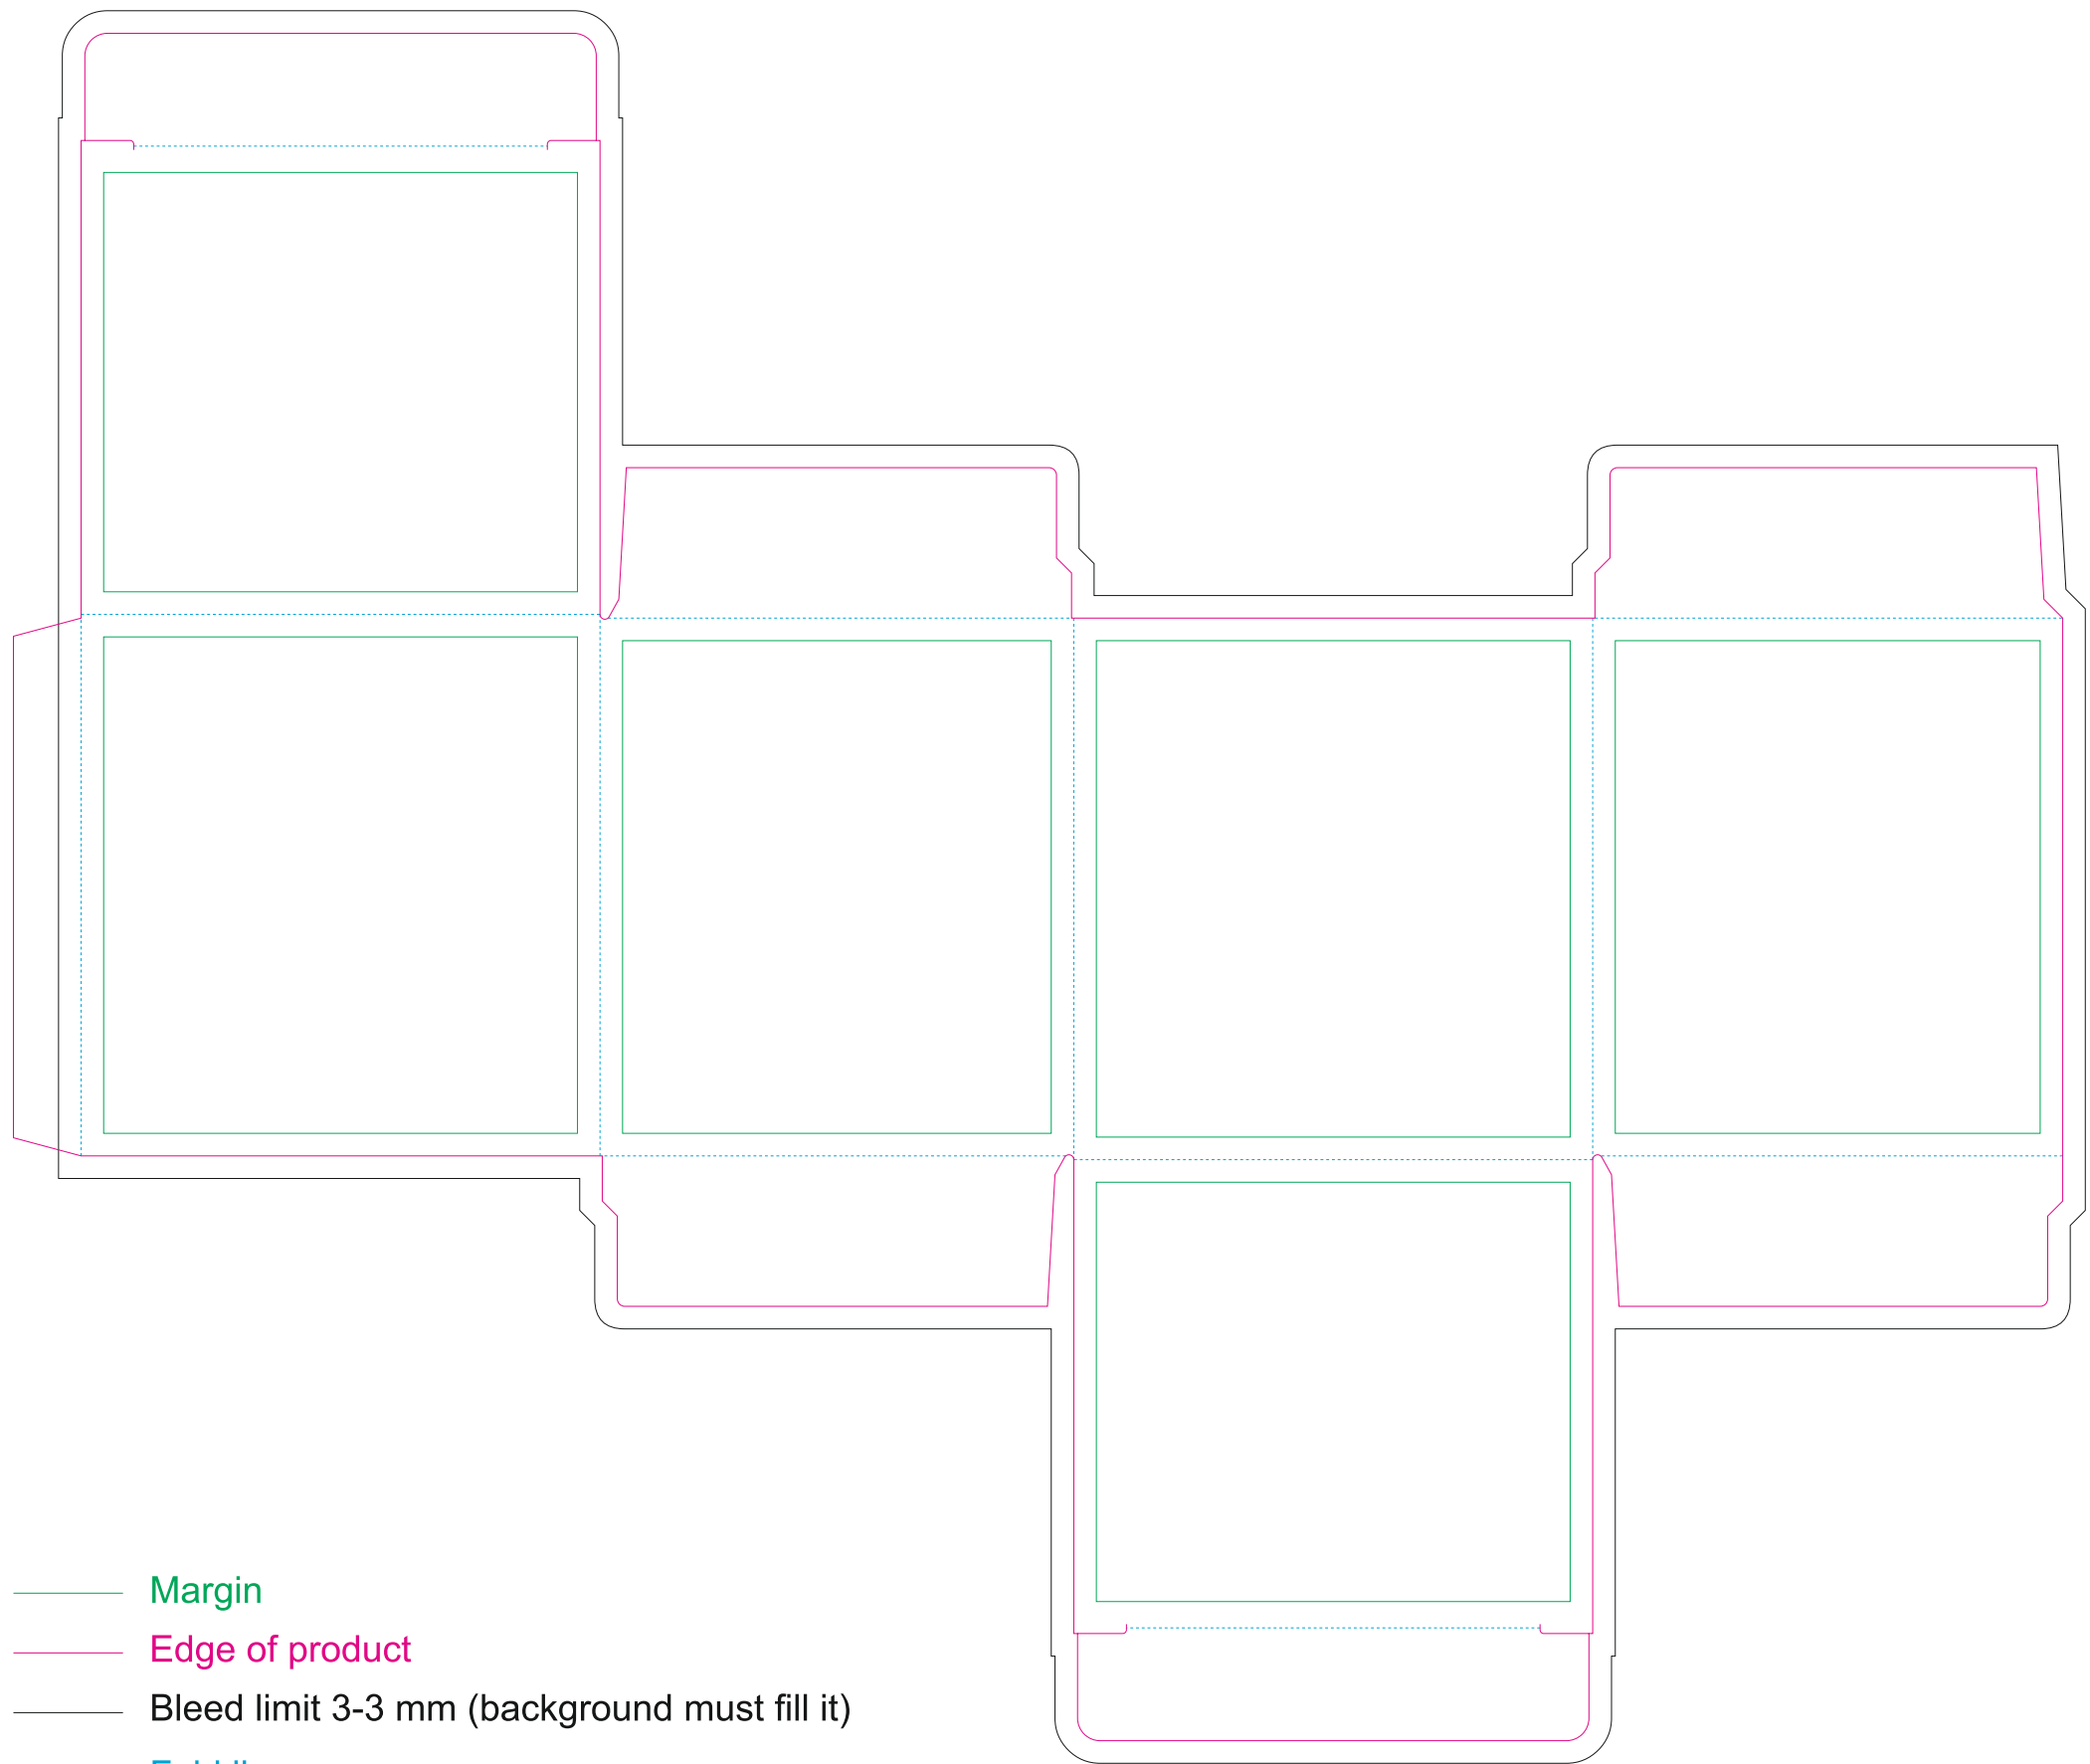

Paperboard box

- Margin
- Edge of product
- Bleed limit 3-3 mm (background must fill it)
- - - - - Fold line

resolution: min. 300 DPI
colours: CMYK
formats: TIFF, PDF, EPS, AI, CDR

The green line indicates the area all non-background object-texts, logos, etc.
The pink outline the maximum size of graphic visible on the product.
The black line indicates the size of the required graphics including bleed.
The blue line indicates the folding.