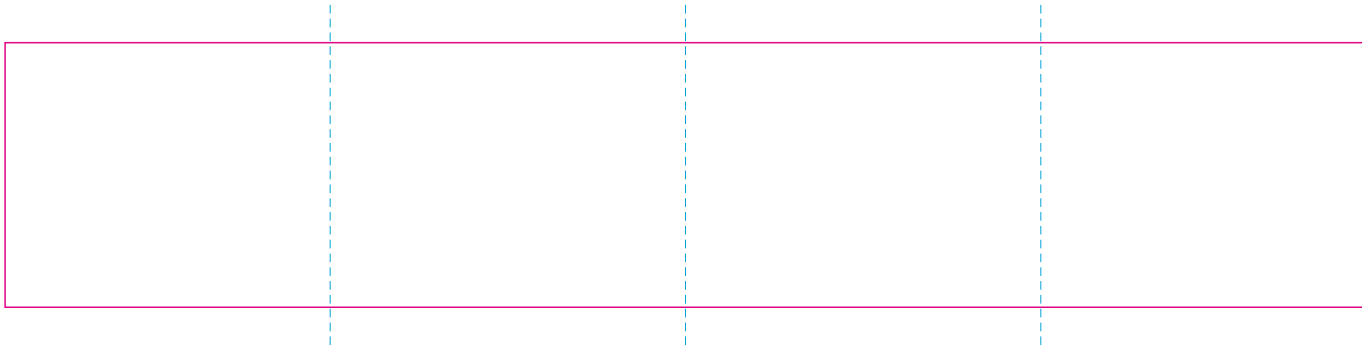

RS

— Edge of graphics

- - - centerlines

resolution: min. 300 DPI

colours: CMYK

formats: TIFF, PDF, EPS, AI, CDR

The pink outline the maximum size of graphic visible on the product.

The blue dash line indicates the center line of the left, right and middle side of object.