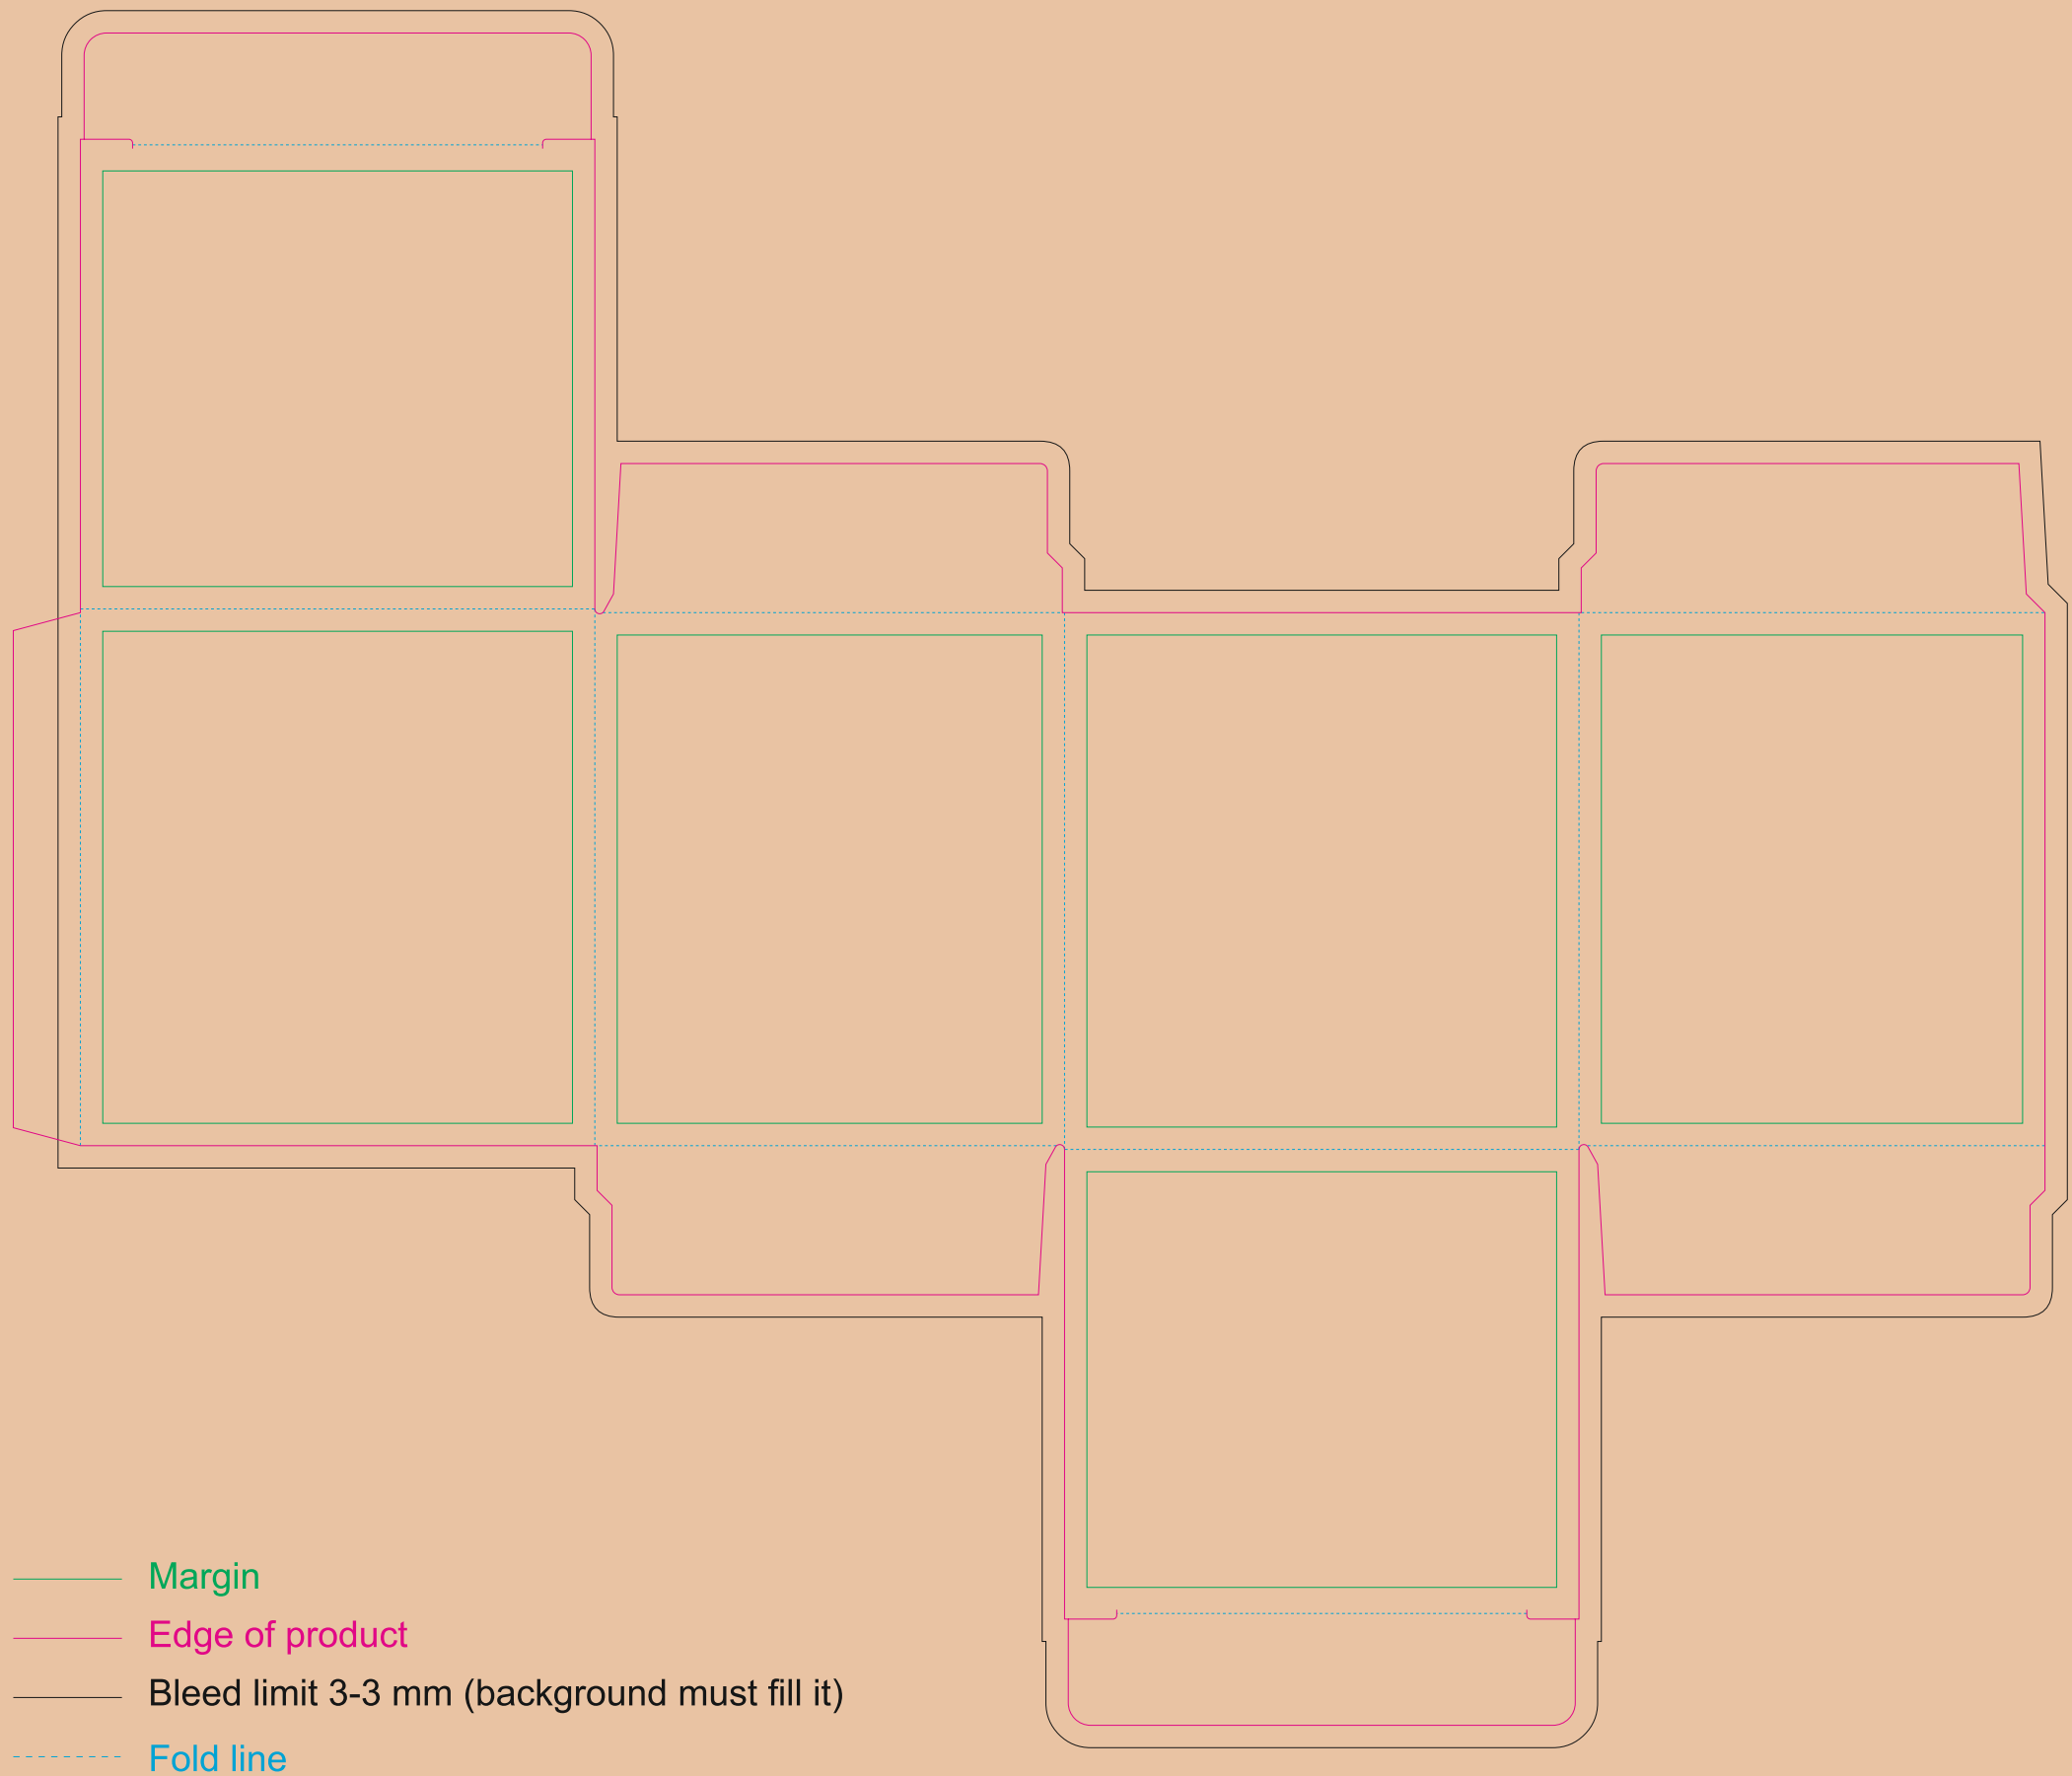

Kraft Paperboard box

- Margin
- Edge of product
- Bleed limit 3-3 mm (background must fill it)
- - - - - Fold line

resolution: min. 300 DPI
colours: CMYK
formats: TIFF, PDF, EPS, AI, CDR

The green line indicates the area all non-background object-texts, logos, etc.
The pink outline the maximum size of graphic visible on the product.
The black line indicates the size of the required graphics including bleed.
The blue line indicates the folding.