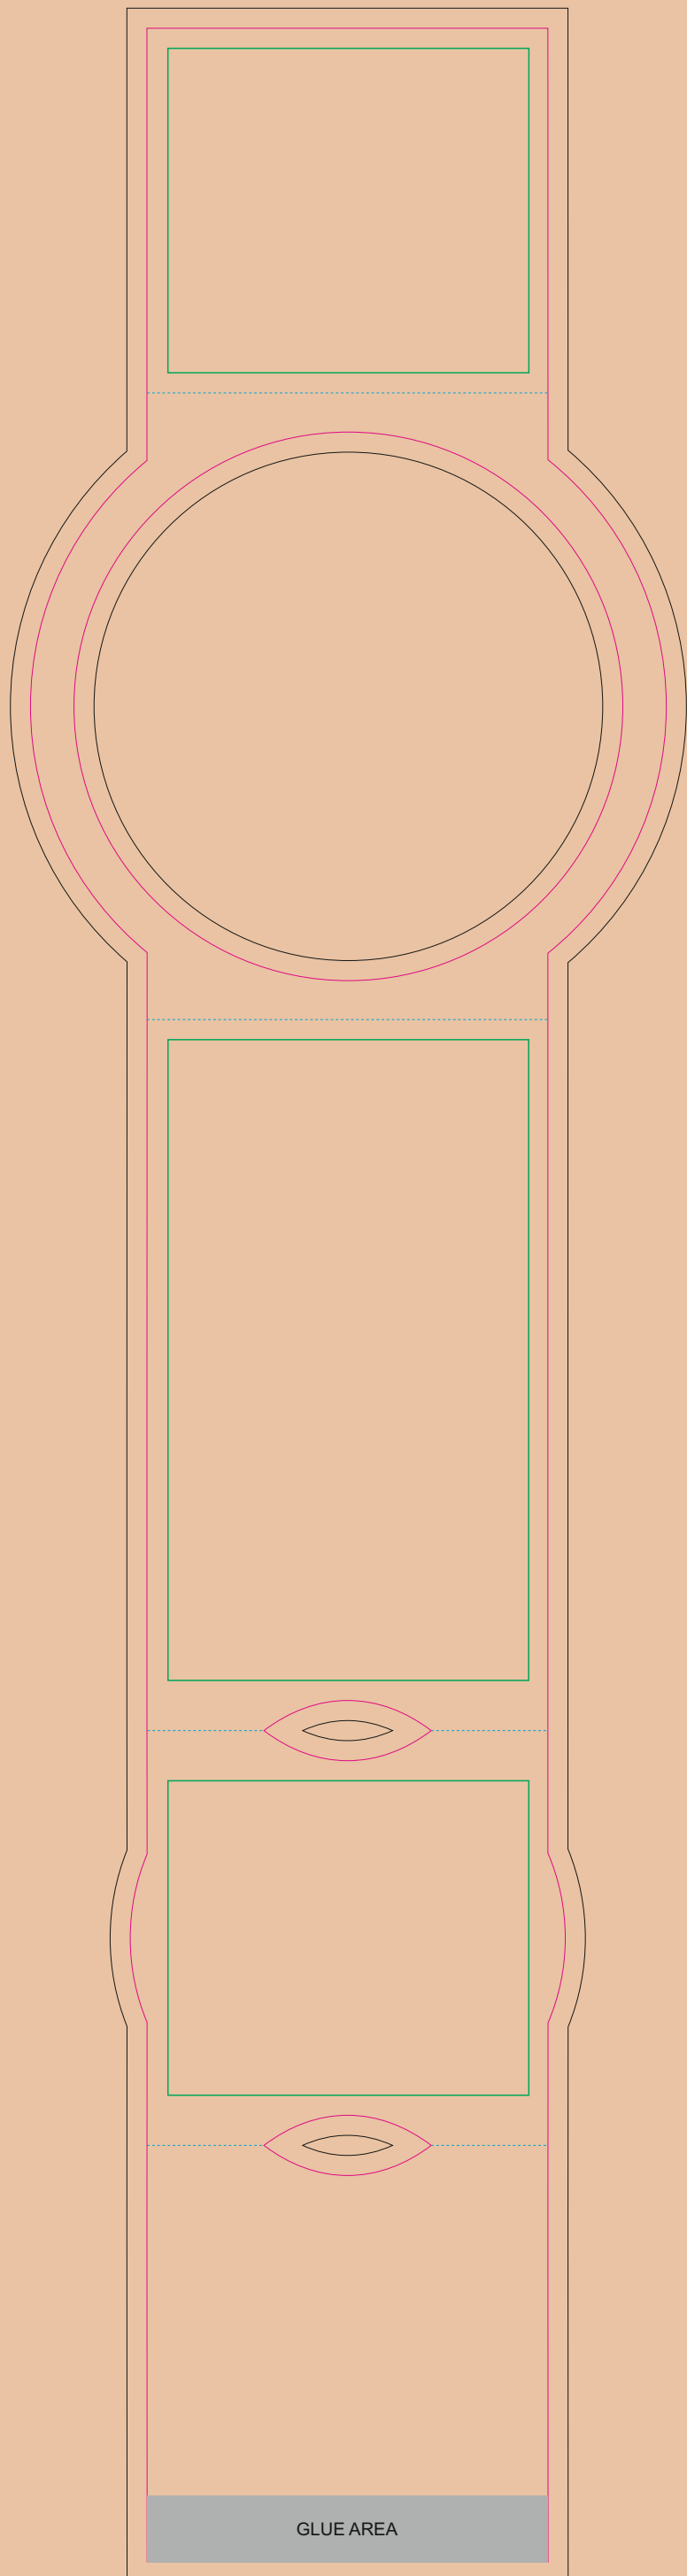

# Kraft paper sleeve

The size of the paper sleeve is for reference only as product packaging size may vary.

BACK

TOP

FRONT

BOTTOM

- Margin
- Edge of product
- Bleed limit 3-3 mm (background must fill it)
- Fold line

resolution: min. 300 DPI  
colours: CMYK  
formats: TIFF, PDF, EPS, AI, CDR

The green line indicates the area all non-background object-texts, logos, etc.  
The pink outline the maximum size of graphic visible on the product.  
The black line indicates the size of the required graphics including bleed.  
The blue line indicates the folding.