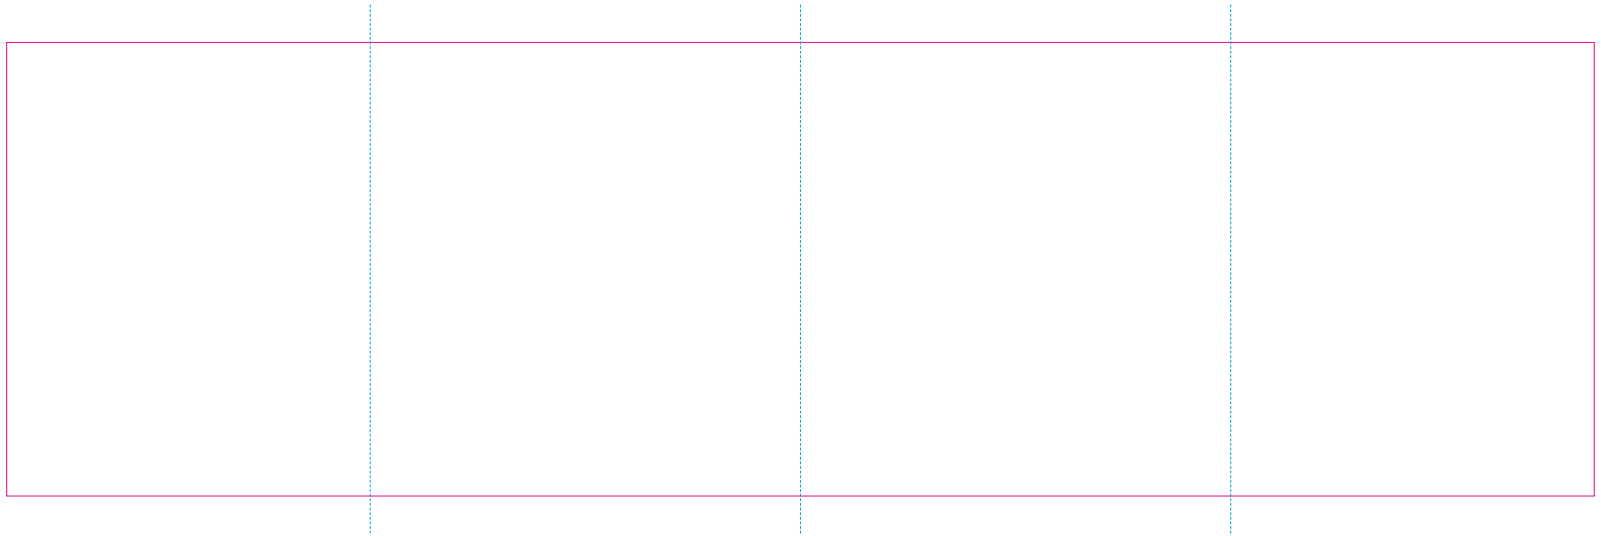

RS

— Edge of graphics

- - - centerlines

resolution: min. 300 DPI

colours: CMYK

formats: TIFF, PDF, EPS, AI, CDR

The pink outline the maximum size of graphic visible on the product.

The blue dash line indicates the center line of the left, right and middle side of object.